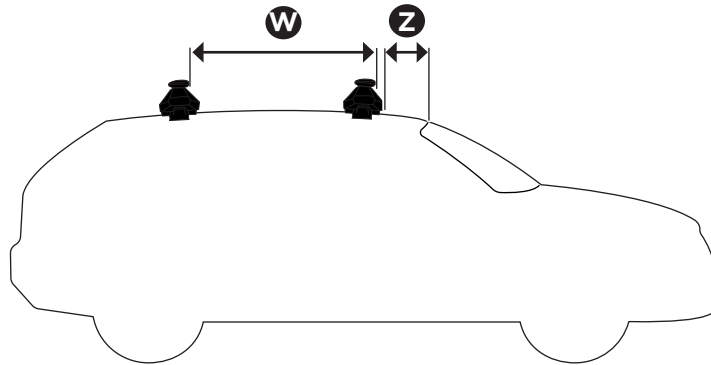

1

Kit 145114

AUDI A5 Sportback, 5-dr Hatchback, 09-16

ISO 11154-E

THULE WingBar Evo	THULE WingBar Edge	THULE WingBar	THULE SquareBar Evo	Evo X (scale)	Edge X (scale)
AUDI A5 Sportback, 5-dr Hatchback, 09-16				42,5	L

THULE ProBar Evo	THULE SlideBar Evo	X (mm/inch)		
AUDI A5 Sportback, 5-dr Hatchback, 09-16		1076 mm / 42 3/8"		

THULE WingBar Evo	THULE WingBar Edge	THULE WingBar	THULE SquareBar Evo	Evo Y (scale)	Edge Y (scale)
AUDI A5 Sportback, 5-dr Hatchback, 09-16				39,5	R

THULE ProBar Evo	THULE SlideBar Evo	Y (mm/inch)		
AUDI A5 Sportback, 5-dr Hatchback, 09-16		1046 mm / 41 1/8"		

	W (mm/inch)	Z (mm/inch)
AUDI A5 Sportback, 5-dr Hatchback, 09-16	710 mm / 28"	125 mm / 4 7/8"