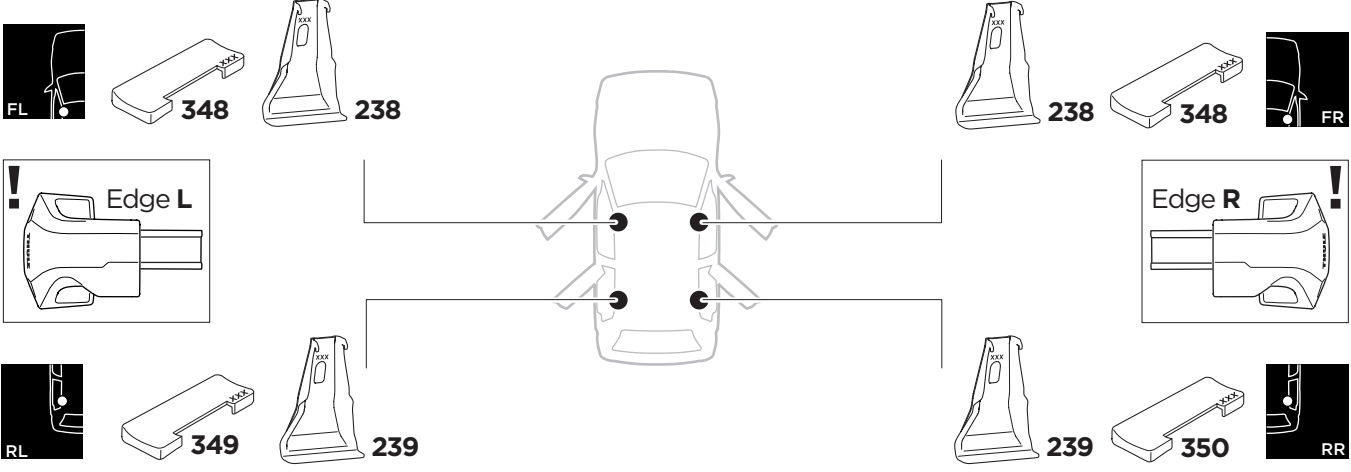

## Kit 145112

HYUNDAI i30, 5-dr Hatchback, 17-

HYUNDAI i30 Fastback, 5-dr Hatchback, 18- (with glassroof)

ISO 11154-E

THULE WingBar Evo	THULE WingBar Edge	THULE WingBar	THULE SquareBar Evo	Evo X (scale)	Edge X (scale)
HYUNDAI i30, 5-dr Hatchback, 17-				40	Q
HYUNDAI i30 Fastback, 5-dr Hatchback, 18- (with glassroof)				45	G

THULE ProBar Evo	THULE SlideBar Evo	X (mm/inch)
HYUNDAI i30, 5-dr Hatchback, 17-		1051 mm / 41 <sup>3</sup> / <sub>8</sub> "
HYUNDAI i30 Fastback, 5-dr Hatchback, 18- (with glassroof)		1101 mm / 43 <sup>3</sup> / <sub>8</sub> "

THULE WingBar Evo	THULE WingBar Edge	THULE WingBar	THULE SquareBar Evo	Evo Y (scale)	Edge Y (scale)
HYUNDAI i30, 5-dr Hatchback, 17-				36,5	F
HYUNDAI i30 Fastback, 5-dr Hatchback, 18- (with glassroof)				40	Q

THULE ProBar Evo	THULE SlideBar Evo	Y (mm/inch)
HYUNDAI i30, 5-dr Hatchback, 17-		1016 mm / 40"
HYUNDAI i30 Fastback, 5-dr Hatchback, 18- (with glassroof)		1051 mm / 41 <sup>3</sup> / <sub>8</sub> "

	W (mm/inch)	Z (mm/inch)
HYUNDAI i30, 5-dr Hatchback, 17-	710 mm / 28"	200 mm / 7 <sup>7</sup> / <sub>8</sub> "
HYUNDAI i30 Fastback, 5-dr Hatchback, 18- (with glassroof)	600 mm / 23 <sup>5</sup> / <sub>8</sub> "	225 mm / 8 <sup>7</sup> / <sub>8</sub> "