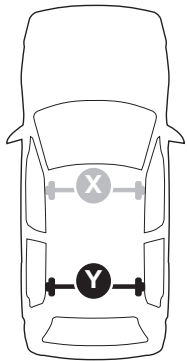

## Kit 145112

HYUNDAI i30, 5-dr Hatchback, 17-

HYUNDAI i30 Fastback, 5-dr Hatchback, 18- (with glassroof)

ISO 11154-E

THULE WingBar Evo	THULE WingBar Edge	THULE WingBar	THULE SquareBar Evo	Evo X (scale)	Edge X (scale)
HYUNDAI i30, 5-dr Hatchback, 17-				40	Q
HYUNDAI i30 Fastback, 5-dr Hatchback, 18- (with glassroof)				45	G

THULE ProBar Evo	THULE SlideBar Evo	X (mm/inch)
HYUNDAI i30, 5-dr Hatchback, 17-		1051 mm / 41 <sup>3</sup> / <sub>8</sub> "
HYUNDAI i30 Fastback, 5-dr Hatchback, 18- (with glassroof)		1101 mm / 43 <sup>3</sup> / <sub>8</sub> "