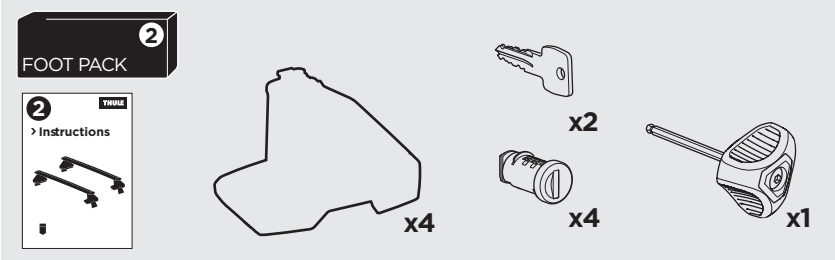

## Kit 145112

HYUNDAI i30, 5-dr Hatchback, 17-

HYUNDAI i30 Fastback, 5-dr Hatchback, 18- (with glassroof)

ISO 11154-E

THULE WingBar Evo	THULE WingBar Edge	THULE WingBar	THULE SquareBar Evo	Evo X (scale)	Edge X (scale)
HYUNDAI i30, 5-dr Hatchback, 17-				40	Q
HYUNDAI i30 Fastback, 5-dr Hatchback, 18- (with glassroof)				45	G

THULE ProBar Evo	THULE SlideBar Evo	X (mm/inch)
HYUNDAI i30, 5-dr Hatchback, 17-		1051 mm / 41 <sup>3</sup> / <sub>8</sub> "
HYUNDAI i30 Fastback, 5-dr Hatchback, 18- (with glassroof)		1101 mm / 43 <sup>3</sup> / <sub>8</sub> "

THULE WingBar Evo	THULE WingBar Edge	THULE WingBar	THULE SquareBar Evo	Evo Y (scale)	Edge Y (scale)
HYUNDAI i30, 5-dr Hatchback, 17-				36,5	F
HYUNDAI i30 Fastback, 5-dr Hatchback, 18- (with glassroof)				40	Q

THULE ProBar Evo	THULE SlideBar Evo	Y (mm/inch)
HYUNDAI i30, 5-dr Hatchback, 17-		1016 mm / 40"
HYUNDAI i30 Fastback, 5-dr Hatchback, 18- (with glassroof)		1051 mm / 41 <sup>3</sup> / <sub>8</sub> "

	W (mm/inch)	Z (mm/inch)
HYUNDAI i30, 5-dr Hatchback, 17-	710 mm / 28"	200 mm / 7 <sup>7</sup> / <sub>8</sub> "
HYUNDAI i30 Fastback, 5-dr Hatchback, 18- (with glassroof)	600 mm / 23 <sup>5</sup> / <sub>8</sub> "	225 mm / 8 <sup>7</sup> / <sub>8</sub> "