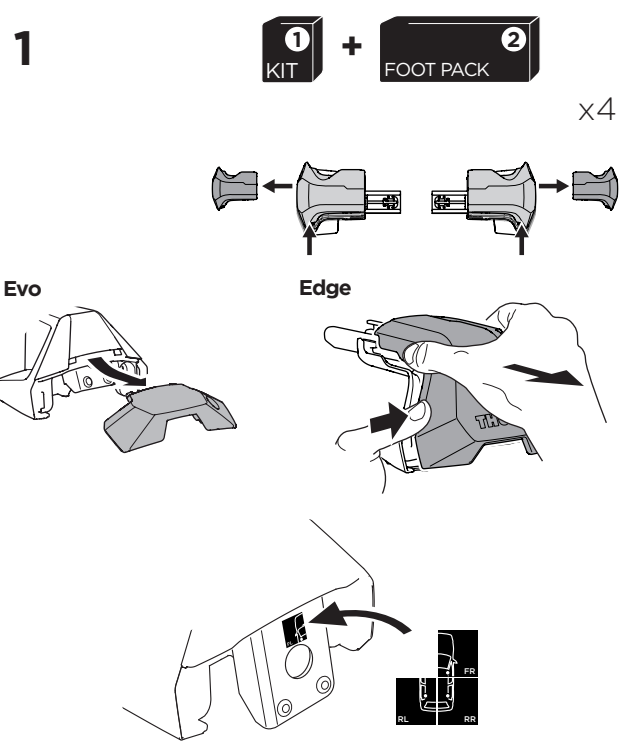

## Kit 145112

HYUNDAI i30, 5-dr Hatchback, 17-

HYUNDAI i30 Fastback, 5-dr Hatchback, 18- (with glassroof)

ISO 11154-E

THULE WingBar Evo	THULE WingBar Edge	THULE WingBar	THULE SquareBar Evo	Evo X (scale)	Edge X (scale)
HYUNDAI i30, 5-dr Hatchback, 17-				40	Q
HYUNDAI i30 Fastback, 5-dr Hatchback, 18- (with glassroof)				45	G

THULE ProBar Evo	THULE SlideBar Evo	X (mm/inch)
HYUNDAI i30, 5-dr Hatchback, 17-		1051 mm / 41 <sup>3</sup> / <sub>8</sub> "
HYUNDAI i30 Fastback, 5-dr Hatchback, 18- (with glassroof)		1101 mm / 43 <sup>3</sup> / <sub>8</sub> "