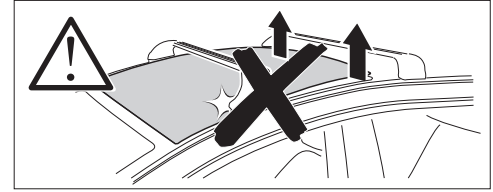

1

Kit 145112

HYUNDAI i30, 5-dr Hatchback, 17-

HYUNDAI i30 Fastback, 5-dr Hatchback, 18- (with glassroof)

ISO 11154-E