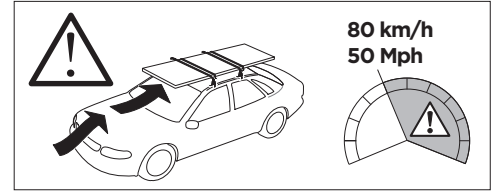

1

Kit 145112

HYUNDAI i30, 5-dr Hatchback, 17-

HYUNDAI i30 Fastback, 5-dr Hatchback, 18- (with glassroof)

ISO 11154-E