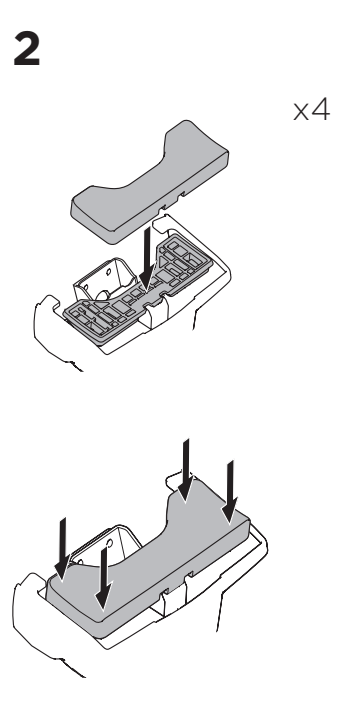

## Kit 145112

HYUNDAI i30, 5-dr Hatchback, 17-

HYUNDAI i30 Fastback, 5-dr Hatchback, 18- (with glassroof)

ISO 11154-E

THULE WingBar Evo	THULE WingBar Edge	THULE WingBar	THULE SquareBar Evo	Evo X (scale)	Edge X (scale)
HYUNDAI i30, 5-dr Hatchback, 17-				40	Q
HYUNDAI i30 Fastback, 5-dr Hatchback, 18- (with glassroof)				45	G

THULE ProBar Evo	THULE SlideBar Evo	X (mm/inch)
HYUNDAI i30, 5-dr Hatchback, 17-		1051 mm / 41 <sup>3</sup> / <sub>8</sub> "
HYUNDAI i30 Fastback, 5-dr Hatchback, 18- (with glassroof)		1101 mm / 43 <sup>3</sup> / <sub>8</sub> "

THULE ProBar Evo	THULE SlideBar Evo	Y (mm/inch)
HYUNDAI i30, 5-dr Hatchback, 17-		1016 mm / 40"
HYUNDAI i30 Fastback, 5-dr Hatchback, 18- (with glassroof)		1051 mm / 41 <sup>3</sup> / <sub>8</sub> "

	W (mm/inch)	Z (mm/inch)
HYUNDAI i30, 5-dr Hatchback, 17-	710 mm / 28"	200 mm / 7 <sup>7</sup> / <sub>8</sub> "
HYUNDAI i30 Fastback, 5-dr Hatchback, 18- (with glassroof)	600 mm / 23 <sup>5</sup> / <sub>8</sub> "	225 mm / 8 <sup>7</sup> / <sub>8</sub> "