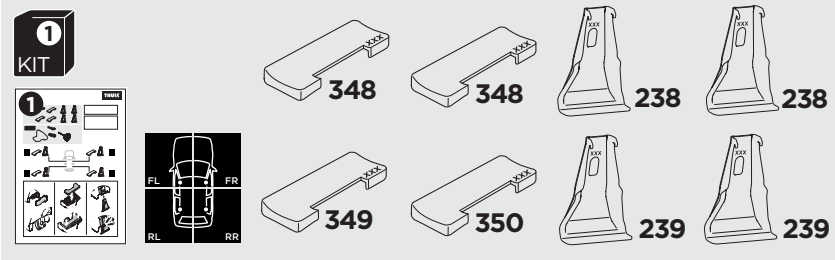

# 1

## Kit 145112

HYUNDAI i30, 5-dr Hatchback, 17-

HYUNDAI i30 Fastback, 5-dr Hatchback, 18- (with glassroof)

ISO 11154-E

THULE WingBar Evo	THULE WingBar Edge	THULE WingBar	THULE SquareBar Evo	Evo X (scale)	Edge X (scale)
HYUNDAI i30, 5-dr Hatchback, 17-				40	Q
HYUNDAI i30 Fastback, 5-dr Hatchback, 18- (with glassroof)				45	G

THULE ProBar Evo	THULE SlideBar Evo	X (mm/inch)
HYUNDAI i30, 5-dr Hatchback, 17-		1051 mm / 41 <sup>3</sup> / <sub>8</sub> "
HYUNDAI i30 Fastback, 5-dr Hatchback, 18- (with glassroof)		1101 mm / 43 <sup>3</sup> / <sub>8</sub> "

THULE ProBar Evo	THULE SlideBar Evo	Y (mm/inch)
HYUNDAI i30, 5-dr Hatchback, 17-		1016 mm / 40"
HYUNDAI i30 Fastback, 5-dr Hatchback, 18- (with glassroof)		1051 mm / 41 <sup>3</sup> / <sub>8</sub> "

	W (mm/inch)	Z (mm/inch)
HYUNDAI i30, 5-dr Hatchback, 17-	710 mm / 28"	200 mm / 7 <sup>7</sup> / <sub>8</sub> "
HYUNDAI i30 Fastback, 5-dr Hatchback, 18- (with glassroof)	600 mm / 23 <sup>5</sup> / <sub>8</sub> "	225 mm / 8 <sup>7</sup> / <sub>8</sub> "