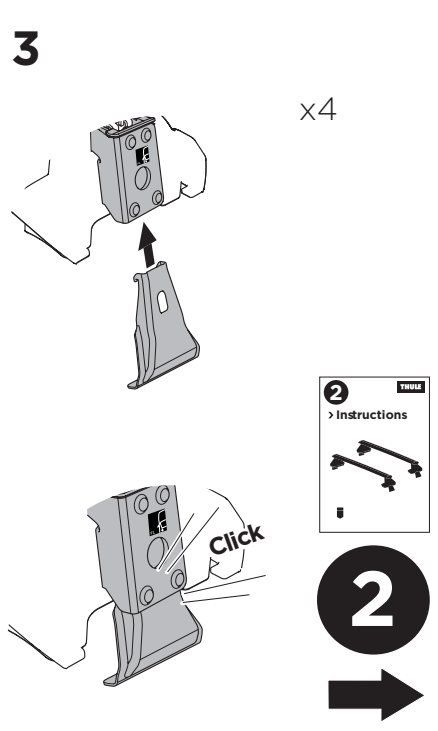

## Kit 145112

HYUNDAI i30, 5-dr Hatchback, 17-

HYUNDAI i30 Fastback, 5-dr Hatchback, 18- (with glassroof)

ISO 11154-E

THULE WingBar Evo	THULE WingBar Edge	THULE WingBar	THULE SquareBar Evo	Evo X (scale)	Edge X (scale)
HYUNDAI i30, 5-dr Hatchback, 17-				40	Q
HYUNDAI i30 Fastback, 5-dr Hatchback, 18- (with glassroof)				45	G

THULE ProBar Evo	THULE SlideBar Evo	X (mm/inch)
HYUNDAI i30, 5-dr Hatchback, 17-		1051 mm / 41 <sup>3</sup> / <sub>8</sub> "
HYUNDAI i30 Fastback, 5-dr Hatchback, 18- (with glassroof)		1101 mm / 43 <sup>3</sup> / <sub>8</sub> "

THULE ProBar Evo	THULE SlideBar Evo	Y (mm/inch)
HYUNDAI i30, 5-dr Hatchback, 17-		1016 mm / 40"
HYUNDAI i30 Fastback, 5-dr Hatchback, 18- (with glassroof)		1051 mm / 41 <sup>3</sup> / <sub>8</sub> "

	W (mm/inch)	Z (mm/inch)
HYUNDAI i30, 5-dr Hatchback, 17-	710 mm / 28"	200 mm / 7 <sup>7</sup> / <sub>8</sub> "
HYUNDAI i30 Fastback, 5-dr Hatchback, 18- (with glassroof)	600 mm / 23 <sup>5</sup> / <sub>8</sub> "	225 mm / 8 <sup>7</sup> / <sub>8</sub> "