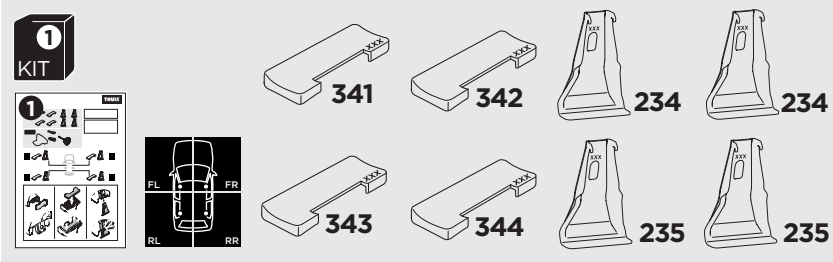

1

Kit 145109

TOYOTA Auris, 5-dr Hatchback, 06-12

TOYOTA Corolla, 5-dr Hatchback, 06-12 (Australia)

ISO 11154-E

THULE WingBar Evo	THULE WingBar Edge	THULE WingBar	THULE SquareBar Evo	Evo X (scale)	Edge X (scale)
TOYOTA Auris, 5-dr Hatchback, 06-12				38	C
TOYOTA Corolla, 5-dr Hatchback, 06-12 (Australia)				38	C

THULE ProBar Evo	THULE SlideBar Evo	X (mm/inch)
TOYOTA Auris, 5-dr Hatchback, 06-12		1031 mm / 40 5/8"
TOYOTA Corolla, 5-dr Hatchback, 06-12 (Australia)		1031 mm / 40 5/8"

THULE WingBar Evo	THULE WingBar Edge	THULE WingBar	THULE SquareBar Evo	Evo Y (scale)	Edge Y (scale)
TOYOTA Auris, 5-dr Hatchback, 06-12				35,5	H
TOYOTA Corolla, 5-dr Hatchback, 06-12 (Australia)				35,5	H

THULE ProBar Evo	THULE SlideBar Evo	Y (mm/inch)
TOYOTA Auris, 5-dr Hatchback, 06-12		1006 mm / 39 5/8"
TOYOTA Corolla, 5-dr Hatchback, 06-12 (Australia)		1006 mm / 39 5/8"

	W (mm/inch)	Z (mm/inch)
TOYOTA Auris, 5-dr Hatchback, 06-12	700 mm / 27 1/2"	240 mm / 9 1/2"
TOYOTA Corolla, 5-dr Hatchback, 06-12 (Australia)	700 mm / 27 1/2"	240 mm / 9 1/2"