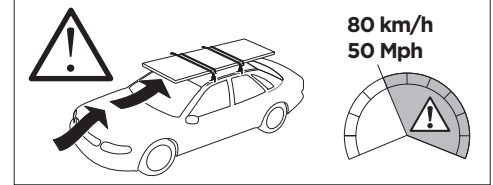

ISO 11154-E