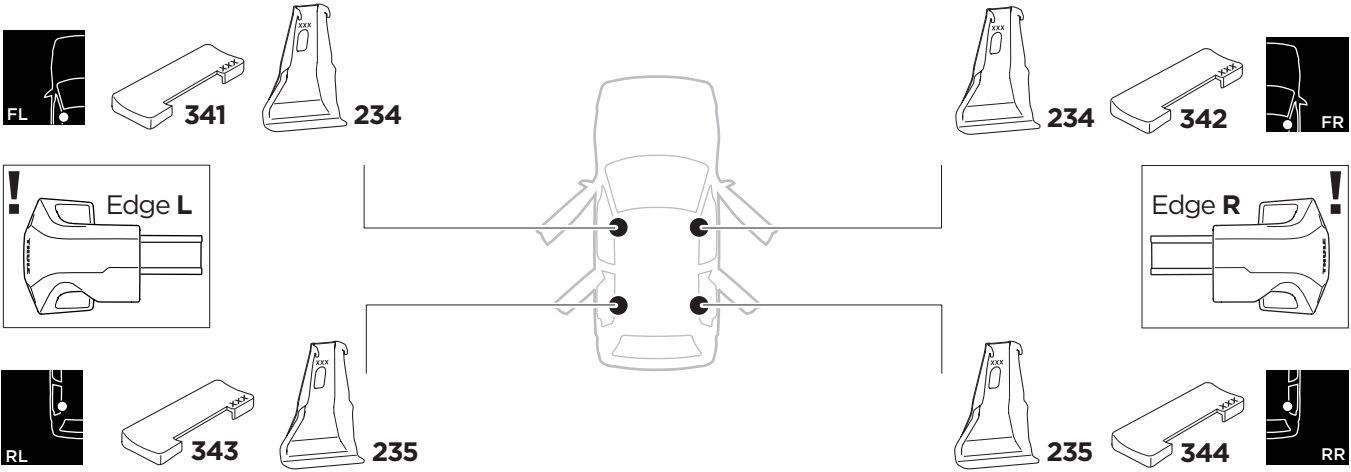

1

Kit 145109

TOYOTA Auris, 5-dr Hatchback, 06-12

TOYOTA Corolla, 5-dr Hatchback, 06-12 (Australia)

ISO 11154-E

THULE WingBar Evo	THULE WingBar Edge	THULE WingBar	THULE SquareBar Evo	Evo X (scale)	Edge X (scale)
TOYOTA Auris, 5-dr Hatchback, 06-12				38	C
TOYOTA Corolla, 5-dr Hatchback, 06-12 (Australia)				38	C

THULE ProBar Evo	THULE SlideBar Evo	X (mm/inch)
TOYOTA Auris, 5-dr Hatchback, 06-12		1031 mm / 40 5/8"
TOYOTA Corolla, 5-dr Hatchback, 06-12 (Australia)		1031 mm / 40 5/8"

THULE WingBar Evo	THULE WingBar Edge	THULE WingBar	THULE SquareBar Evo	Evo Y (scale)	Edge Y (scale)
TOYOTA Auris, 5-dr Hatchback, 06-12				35,5	H
TOYOTA Corolla, 5-dr Hatchback, 06-12 (Australia)				35,5	H

THULE ProBar Evo	THULE SlideBar Evo	Y (mm/inch)
TOYOTA Auris, 5-dr Hatchback, 06-12		1006 mm / 39 5/8"
TOYOTA Corolla, 5-dr Hatchback, 06-12 (Australia)		1006 mm / 39 5/8"

	W (mm/inch)	Z (mm/inch)
TOYOTA Auris, 5-dr Hatchback, 06-12	700 mm / 27 1/2"	240 mm / 9 1/2"
TOYOTA Corolla, 5-dr Hatchback, 06-12 (Australia)	700 mm / 27 1/2"	240 mm / 9 1/2"