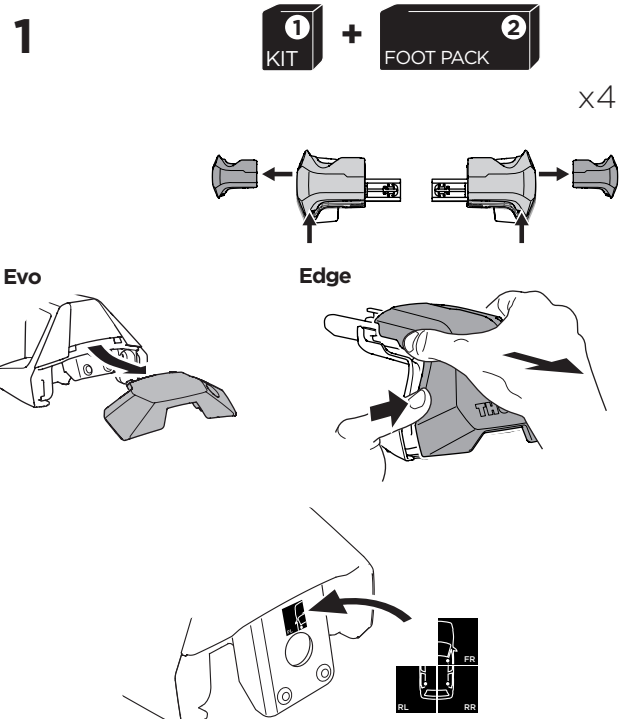

1

Kit 145109

TOYOTA Auris, 5-dr Hatchback, 06-12

TOYOTA Corolla, 5-dr Hatchback, 06-12 (Australia)

ISO 11154-E