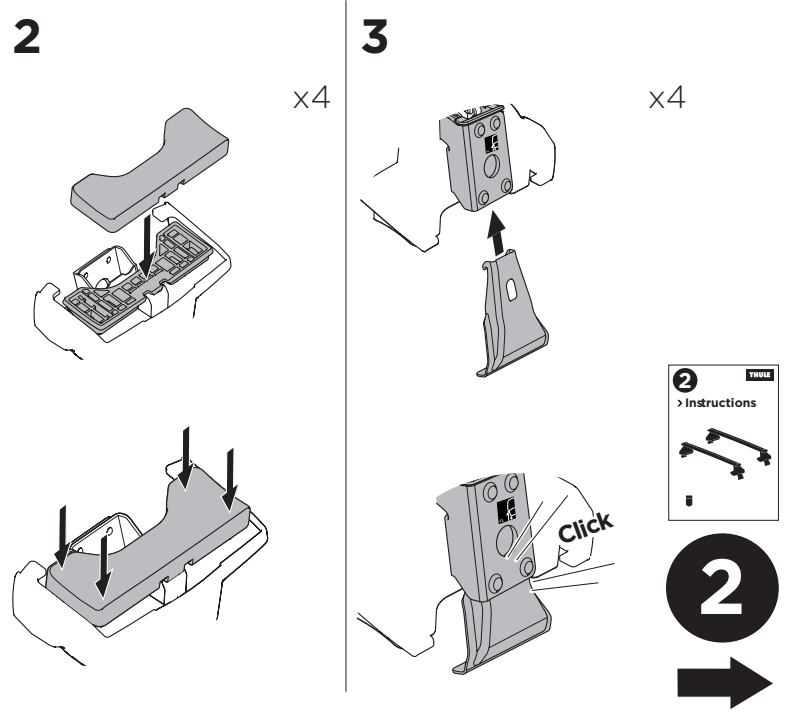

1

Kit 145109

TOYOTA Auris, 5-dr Hatchback, 06-12

TOYOTA Corolla, 5-dr Hatchback, 06-12 (Australia)

ISO 11154-E

THULE WingBar Evo	THULE WingBar Edge	THULE WingBar	THULE SquareBar Evo	Evo X (scale)	Edge X (scale)
TOYOTA Auris, 5-dr Hatchback, 06-12				38	C
TOYOTA Corolla, 5-dr Hatchback, 06-12 (Australia)				38	C

THULE ProBar Evo	THULE SlideBar Evo	X (mm/inch)
TOYOTA Auris, 5-dr Hatchback, 06-12		1031 mm / 40 5/8"
TOYOTA Corolla, 5-dr Hatchback, 06-12 (Australia)		1031 mm / 40 5/8"

THULE WingBar Evo	THULE WingBar Edge	THULE WingBar	THULE SquareBar Evo	Evo Y (scale)	Edge Y (scale)
TOYOTA Auris, 5-dr Hatchback, 06-12				35,5	H
TOYOTA Corolla, 5-dr Hatchback, 06-12 (Australia)				35,5	H

THULE ProBar Evo	THULE SlideBar Evo	Y (mm/inch)
TOYOTA Auris, 5-dr Hatchback, 06-12		1006 mm / 39 5/8"
TOYOTA Corolla, 5-dr Hatchback, 06-12 (Australia)		1006 mm / 39 5/8"

	W (mm/inch)	Z (mm/inch)
TOYOTA Auris, 5-dr Hatchback, 06-12	700 mm / 27 1/2"	240 mm / 9 1/2"
TOYOTA Corolla, 5-dr Hatchback, 06-12 (Australia)	700 mm / 27 1/2"	240 mm / 9 1/2"