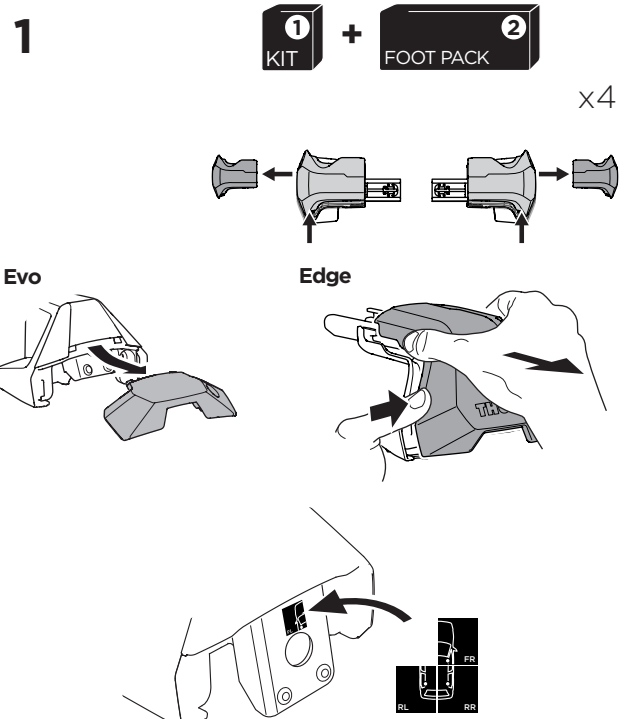

1

Kit 145108

HONDA CR-V, 5-dr SUV, 12-16* / 12-18

*North America

ISO 11154-E

THULE WingBar Evo	THULE WingBar Edge	THULE WingBar	THULE SquareBar Evo	Evo X (scale)	Edge X (scale)
HONDA CR-V, 5-dr SUV, 12-16* / 12-18				45	G
THULE ProBar Evo	THULE SlideBar Evo				X (mm/inch)
HONDA CR-V, 5-dr SUV, 12-16* / 12-18				1101 mm / 43 3/8"	

THULE WingBar Evo	THULE WingBar Edge	THULE WingBar	THULE SquareBar Evo	Evo Y (scale)	Edge Y (scale)
HONDA CR-V, 5-dr SUV, 12-16* / 12-18				42	M
THULE ProBar Evo	THULE SlideBar Evo				Y (mm/inch)
HONDA CR-V, 5-dr SUV, 12-16* / 12-18				1071 mm / 42 1/8"	

	W (mm/inch)	Z (mm/inch)
HONDA CR-V, 5-dr SUV, 12-16* / 12-18	700 mm / 27 1/2"	400 mm / 15 3/4"