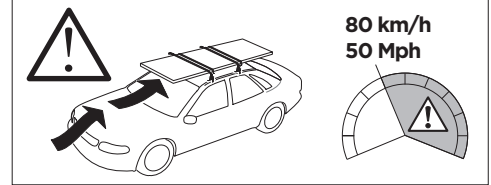

1

Kit 145108

HONDA CR-V, 5-dr SUV, 12-16* / 12-18

*North America

ISO 11154-E

THULE WingBar Evo	THULE WingBar Edge	THULE WingBar	THULE SquareBar Evo	Evo X (scale)	Edge X (scale)
HONDA CR-V, 5-dr SUV, 12-16* / 12-18				45	G
THULE ProBar Evo	THULE SlideBar Evo				X (mm/inch)
HONDA CR-V, 5-dr SUV, 12-16* / 12-18				1101 mm / 43 3/8"	

THULE WingBar Evo	THULE WingBar Edge	THULE WingBar	THULE SquareBar Evo	Evo Y (scale)	Edge Y (scale)
HONDA CR-V, 5-dr SUV, 12-16* / 12-18				42	M
THULE ProBar Evo	THULE SlideBar Evo				Y (mm/inch)
HONDA CR-V, 5-dr SUV, 12-16* / 12-18				1071 mm / 42 1/8"	

	W (mm/inch)	Z (mm/inch)
HONDA CR-V, 5-dr SUV, 12-16* / 12-18	700 mm / 27 1/2"	400 mm / 15 3/4"