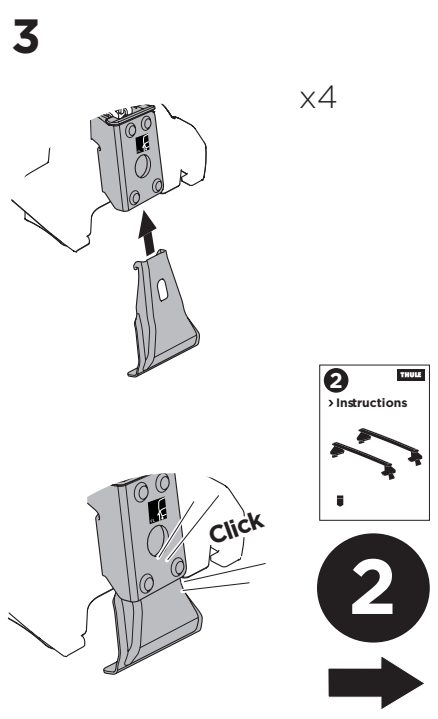

1

Kit 145108

HONDA CR-V, 5-dr SUV, 12-16* / 12-18

*North America

ISO 11154-E

THULE WingBar Evo	THULE WingBar Edge	THULE WingBar	THULE SquareBar Evo	Evo X (scale)	Edge X (scale)
HONDA CR-V, 5-dr SUV, 12-16* / 12-18				45	G
THULE ProBar Evo	THULE SlideBar Evo				X (mm/inch)
HONDA CR-V, 5-dr SUV, 12-16* / 12-18				1101 mm / 43 3/8"	

THULE WingBar Evo	THULE WingBar Edge	THULE WingBar	THULE SquareBar Evo	Evo Y (scale)	Edge Y (scale)
HONDA CR-V, 5-dr SUV, 12-16* / 12-18				42	M
THULE ProBar Evo	THULE SlideBar Evo				Y (mm/inch)
HONDA CR-V, 5-dr SUV, 12-16* / 12-18				1071 mm / 42 1/8"	

	W (mm/inch)	Z (mm/inch)
HONDA CR-V, 5-dr SUV, 12-16* / 12-18	700 mm / 27 1/2"	400 mm / 15 3/4"