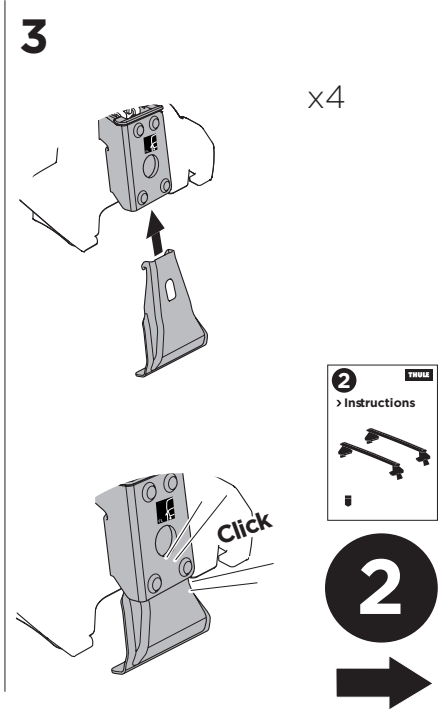

1

Kit 145102

AUDI A7, 5-dr Hatchback, 10-14, 15-18

ISO 11154-E