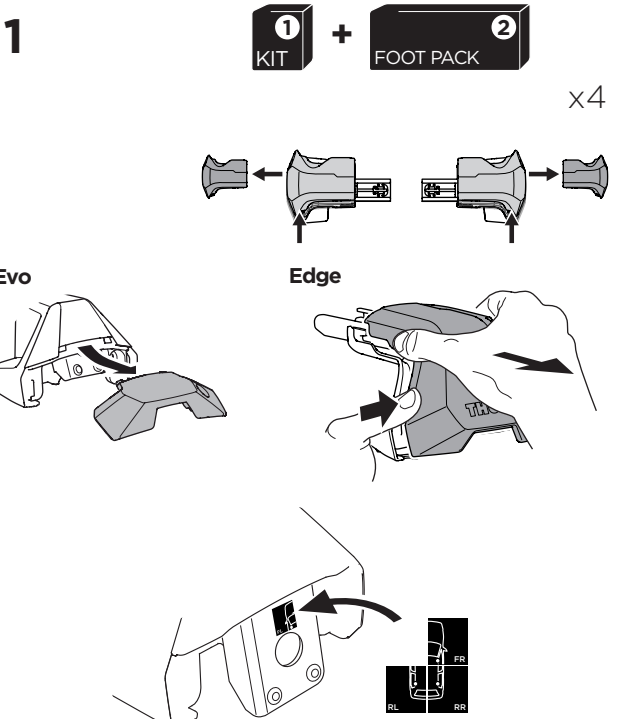

1

Kit 145102

AUDI A7, 5-dr Hatchback, 10-14, 15-18

ISO 11154-E