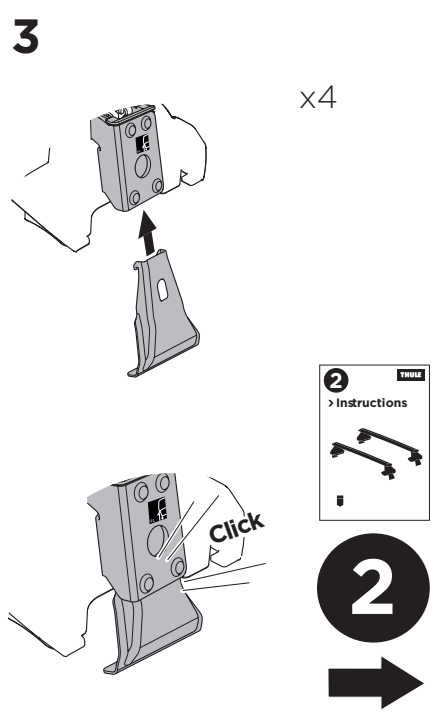

## Kit 145100

SEAT León, 5-dr Hatchback, 13-20

ISO 11154-E

5560231001

Bring your life  
thule.com

THULE WingBar Evo	THULE WingBar Edge	THULE WingBar	THULE SquareBar Evo	<b>Evo X (scale)</b>	<b>Edge X (scale)</b>
<b>SEAT León, 5-dr Hatchback, 13-20</b>				<b>40,5</b>	<b>P</b>
THULE ProBar Evo	THULE SlideBar Evo				<b>X (mm/inch)</b>
<b>SEAT León, 5-dr Hatchback, 13-20</b>				<b>1056 mm / 41 5/8"</b>	

THULE WingBar Evo	THULE WingBar Edge	THULE WingBar	THULE SquareBar Evo	<b>Evo Y (scale)</b>	<b>Edge Y (scale)</b>
<b>SEAT León, 5-dr Hatchback, 13-20</b>				<b>32</b>	<b>O</b>
THULE ProBar Evo	THULE SlideBar Evo				<b>Y (mm/inch)</b>
<b>SEAT León, 5-dr Hatchback, 13-20</b>				<b>971 mm / 38 1/4"</b>	

	<b>W (mm/inch)</b>	<b>Z (mm/inch)</b>
<b>SEAT León, 5-dr Hatchback, 13-20</b>	<b>710 mm / 28"</b>	<b>200 mm / 7 7/8"</b>