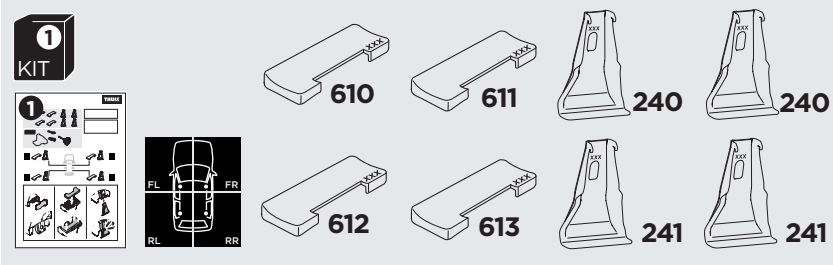

# 1

## Kit 145100

SEAT León, 5-dr Hatchback, 13-20

ISO 11154-E

5560231001

Bring your life  
thule.com

THULE WingBar Evo	THULE WingBar Edge	THULE WingBar	THULE SquareBar Evo	<b>Evo X (scale)</b>	<b>Edge X (scale)</b>
<b>SEAT León, 5-dr Hatchback, 13-20</b>				<b>40,5</b>	<b>P</b>
THULE ProBar Evo	THULE SlideBar Evo				<b>X (mm/inch)</b>
<b>SEAT León, 5-dr Hatchback, 13-20</b>				<b>1056 mm / 41 5/8"</b>	

THULE WingBar Evo	THULE WingBar Edge	THULE WingBar	THULE SquareBar Evo	<b>Evo Y (scale)</b>	<b>Edge Y (scale)</b>
<b>SEAT León, 5-dr Hatchback, 13-20</b>				<b>32</b>	<b>O</b>
THULE ProBar Evo	THULE SlideBar Evo				<b>Y (mm/inch)</b>
<b>SEAT León, 5-dr Hatchback, 13-20</b>				<b>971 mm / 38 1/4"</b>	

	<b>W (mm/inch)</b>	<b>Z (mm/inch)</b>
<b>SEAT León, 5-dr Hatchback, 13-20</b>	<b>710 mm / 28"</b>	<b>200 mm / 7 7/8"</b>