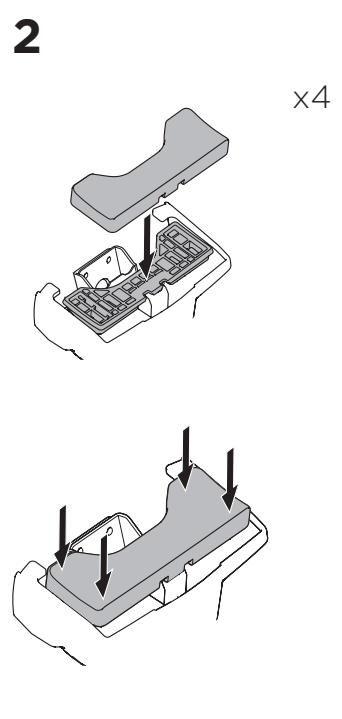

## Kit 145100

SEAT León, 5-dr Hatchback, 13-20

ISO 11154-E

5560231001

Bring your life  
thule.com

THULE WingBar Evo	THULE WingBar Edge	THULE WingBar	THULE SquareBar Evo	<b>Evo X (scale)</b>	<b>Edge X (scale)</b>
<b>SEAT León, 5-dr Hatchback, 13-20</b>				<b>40,5</b>	<b>P</b>
THULE ProBar Evo	THULE SlideBar Evo				<b>X (mm/inch)</b>
<b>SEAT León, 5-dr Hatchback, 13-20</b>				<b>1056 mm / 41 5/8"</b>	

THULE WingBar Evo	THULE WingBar Edge	THULE WingBar	THULE SquareBar Evo	<b>Evo Y (scale)</b>	<b>Edge Y (scale)</b>
<b>SEAT León, 5-dr Hatchback, 13-20</b>				<b>32</b>	<b>O</b>
THULE ProBar Evo	THULE SlideBar Evo				<b>Y (mm/inch)</b>
<b>SEAT León, 5-dr Hatchback, 13-20</b>				<b>971 mm / 38 1/4"</b>	

	<b>W (mm/inch)</b>	<b>Z (mm/inch)</b>
<b>SEAT León, 5-dr Hatchback, 13-20</b>	<b>710 mm / 28"</b>	<b>200 mm / 7 7/8"</b>