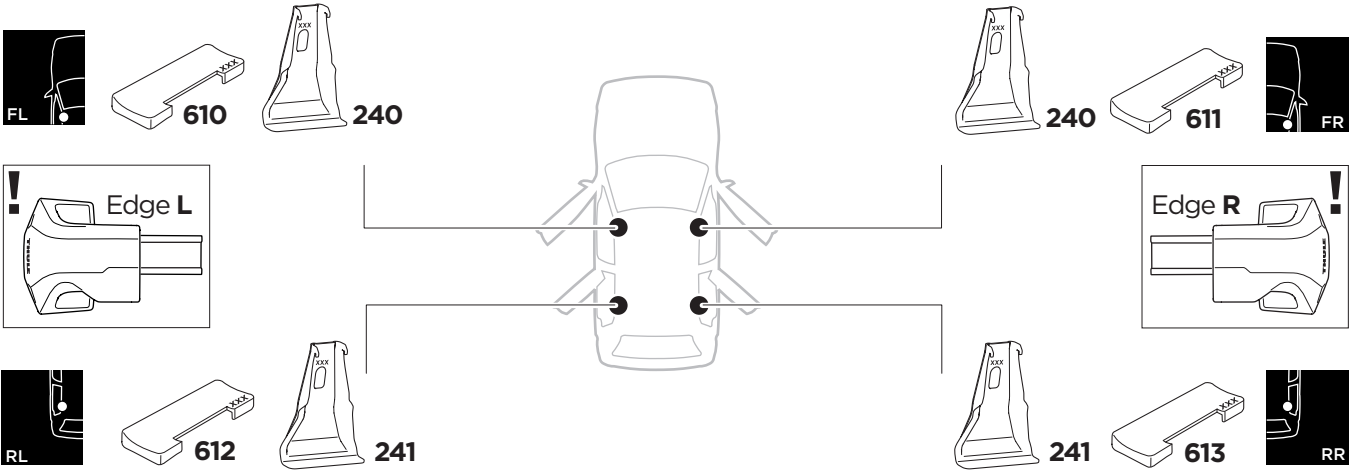

## Kit 145100

SEAT León, 5-dr Hatchback, 13-20

ISO 11154-E

5560231001

Bring your life  
thule.com

THULE WingBar Evo	THULE WingBar Edge	THULE WingBar	THULE SquareBar Evo	<b>Evo X (scale)</b>	<b>Edge X (scale)</b>
<b>SEAT León, 5-dr Hatchback, 13-20</b>				<b>40,5</b>	<b>P</b>
THULE ProBar Evo	THULE SlideBar Evo				<b>X (mm/inch)</b>
<b>SEAT León, 5-dr Hatchback, 13-20</b>				<b>1056 mm / 41 5/8"</b>	

THULE WingBar Evo	THULE WingBar Edge	THULE WingBar	THULE SquareBar Evo	<b>Evo Y (scale)</b>	<b>Edge Y (scale)</b>
<b>SEAT León, 5-dr Hatchback, 13-20</b>				<b>32</b>	<b>O</b>
THULE ProBar Evo	THULE SlideBar Evo				<b>Y (mm/inch)</b>
<b>SEAT León, 5-dr Hatchback, 13-20</b>				<b>971 mm / 38 1/4"</b>	

	<b>W (mm/inch)</b>	<b>Z (mm/inch)</b>
<b>SEAT León, 5-dr Hatchback, 13-20</b>	<b>710 mm / 28"</b>	<b>200 mm / 7 7/8"</b>