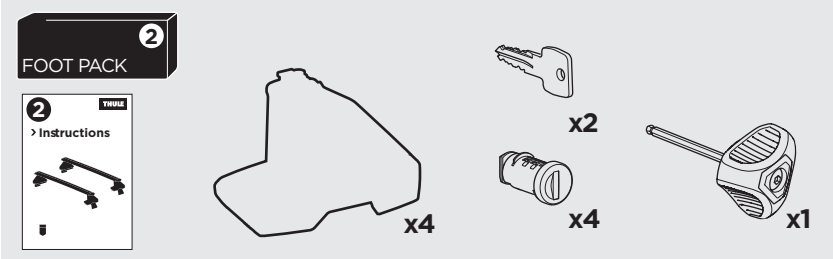

## Kit 145092

HOLDEN/OPEL/VAUXHALL Insignia, 4-dr Sedan, 08-17

HOLDEN/OPEL/VAUXHALL Insignia, 5-dr Hatchback, 08-17

ISO 11154-E

THULE WingBar Evo	THULE WingBar Edge	THULE WingBar	THULE SquareBar Evo	Evo X (scale)	Edge X (scale)
HOLDEN/OPEL/VAUXHALL Insignia, 4-dr Sedan, 08-17				45	G
HOLDEN/OPEL/VAUXHALL Insignia, 5-dr Hatchback, 08-17				45,5	F

THULE ProBar Evo	THULE SlideBar Evo	X (mm/inch)
HOLDEN/OPEL/VAUXHALL Insignia, 4-dr Sedan, 08-17		1101 mm / 43 <sup>3</sup> / <sub>8</sub> "
HOLDEN/OPEL/VAUXHALL Insignia, 5-dr Hatchback, 08-17		1106 mm / 43 <sup>1</sup> / <sub>2</sub> "

THULE ProBar Evo	THULE SlideBar Evo	Y (mm/inch)
HOLDEN/OPEL/VAUXHALL Insignia, 4-dr Sedan, 08-17		1026 mm / 40 <sup>3</sup> / <sub>8</sub> "
HOLDEN/OPEL/VAUXHALL Insignia, 5-dr Hatchback, 08-17		1036 mm / 40 <sup>3</sup> / <sub>4</sub> "

	W (mm/inch)	Z (mm/inch)
HOLDEN/OPEL/VAUXHALL Insignia, 4-dr Sedan, 08-17	740 mm / 29 <sup>1</sup> / <sub>8</sub> "	130 mm / 5 <sup>1</sup> / <sub>8</sub> "
HOLDEN/OPEL/VAUXHALL Insignia, 5-dr Hatchback, 08-17	735 mm / 28 <sup>7</sup> / <sub>8</sub> "	125 mm / 4 <sup>7</sup> / <sub>8</sub> "