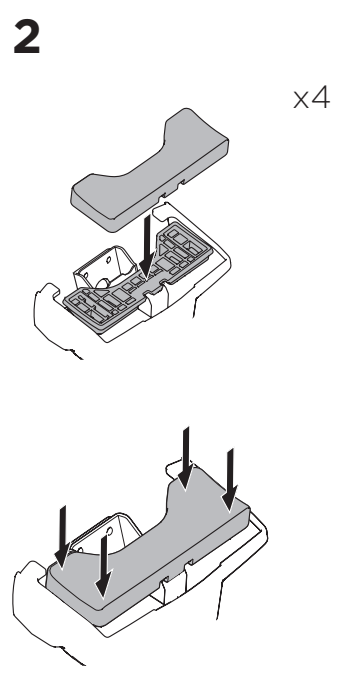

## Kit 145092

HOLDEN/OPEL/VAUXHALL Insignia, 4-dr Sedan, 08-17

HOLDEN/OPEL/VAUXHALL Insignia, 5-dr Hatchback, 08-17

ISO 11154-E

THULE WingBar Evo	THULE WingBar Edge	THULE WingBar	THULE SquareBar Evo	Evo X (scale)	Edge X (scale)
HOLDEN/OPEL/VAUXHALL Insignia, 4-dr Sedan, 08-17				45	G
HOLDEN/OPEL/VAUXHALL Insignia, 5-dr Hatchback, 08-17				45,5	F

THULE ProBar Evo	THULE SlideBar Evo	X (mm/inch)
HOLDEN/OPEL/VAUXHALL Insignia, 4-dr Sedan, 08-17		1101 mm / 43 <sup>3</sup> / <sub>8</sub> "
HOLDEN/OPEL/VAUXHALL Insignia, 5-dr Hatchback, 08-17		1106 mm / 43 <sup>1</sup> / <sub>2</sub> "

	W (mm/inch)	Z (mm/inch)
HOLDEN/OPEL/VAUXHALL Insignia, 4-dr Sedan, 08-17	740 mm / 29 <sup>1</sup> / <sub>8</sub> "	130 mm / 5 <sup>1</sup> / <sub>8</sub> "
HOLDEN/OPEL/VAUXHALL Insignia, 5-dr Hatchback, 08-17	735 mm / 28 <sup>7</sup> / <sub>8</sub> "	125 mm / 4 <sup>7</sup> / <sub>8</sub> "