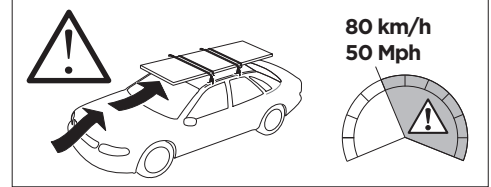

1

Kit 145092

HOLDEN/OPEL/VAUXHALL Insignia, 4-dr Sedan, 08-17

HOLDEN/OPEL/VAUXHALL Insignia, 5-dr Hatchback, 08-17

ISO 11154-E