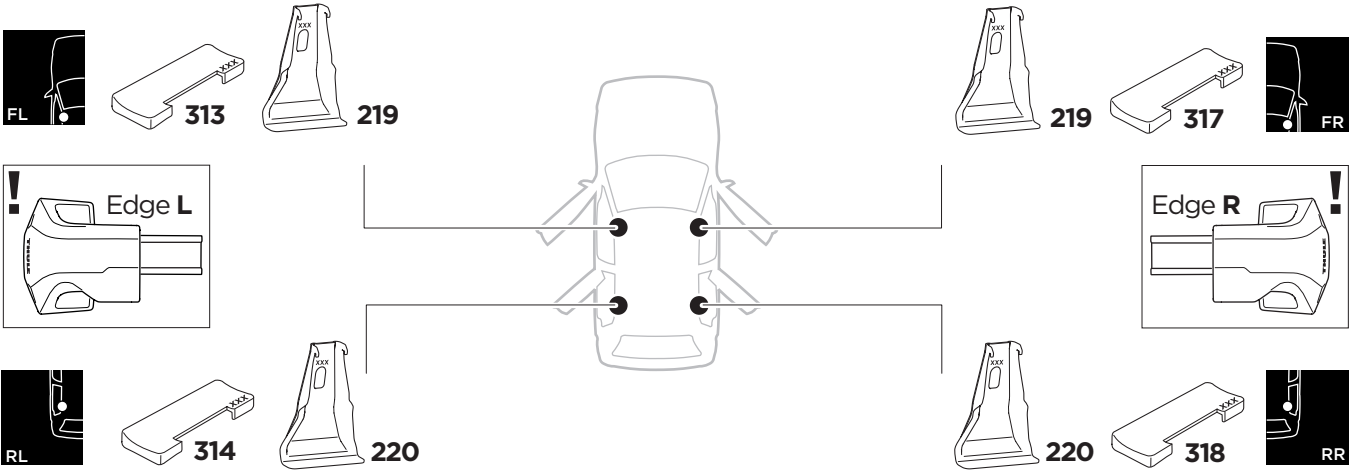

## Kit 145092

HOLDEN/OPEL/VAUXHALL Insignia, 4-dr Sedan, 08-17

HOLDEN/OPEL/VAUXHALL Insignia, 5-dr Hatchback, 08-17

ISO 11154-E

THULE WingBar Evo	THULE WingBar Edge	THULE WingBar	THULE SquareBar Evo	Evo X (scale)	Edge X (scale)
HOLDEN/OPEL/VAUXHALL Insignia, 4-dr Sedan, 08-17				45	G
HOLDEN/OPEL/VAUXHALL Insignia, 5-dr Hatchback, 08-17				45,5	F

THULE ProBar Evo	THULE SlideBar Evo	X (mm/inch)
HOLDEN/OPEL/VAUXHALL Insignia, 4-dr Sedan, 08-17		1101 mm / 43 <sup>3</sup> / <sub>8</sub> "
HOLDEN/OPEL/VAUXHALL Insignia, 5-dr Hatchback, 08-17		1106 mm / 43 <sup>1</sup> / <sub>2</sub> "

THULE ProBar Evo	THULE SlideBar Evo	Y (mm/inch)
HOLDEN/OPEL/VAUXHALL Insignia, 4-dr Sedan, 08-17		1026 mm / 40 <sup>3</sup> / <sub>8</sub> "
HOLDEN/OPEL/VAUXHALL Insignia, 5-dr Hatchback, 08-17		1036 mm / 40 <sup>3</sup> / <sub>4</sub> "

	W (mm/inch)	Z (mm/inch)
HOLDEN/OPEL/VAUXHALL Insignia, 4-dr Sedan, 08-17	740 mm / 29 <sup>1</sup> / <sub>8</sub> "	130 mm / 5 <sup>1</sup> / <sub>8</sub> "
HOLDEN/OPEL/VAUXHALL Insignia, 5-dr Hatchback, 08-17	735 mm / 28 <sup>7</sup> / <sub>8</sub> "	125 mm / 4 <sup>7</sup> / <sub>8</sub> "