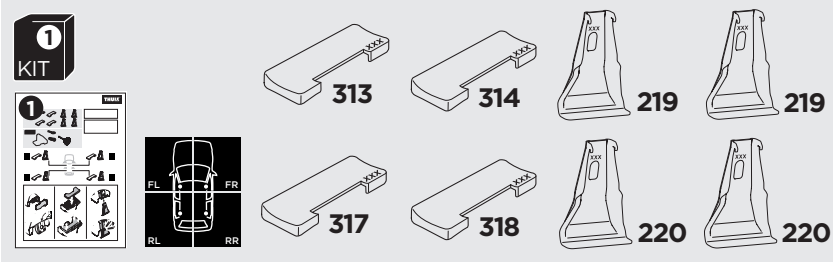

## Kit 145092

HOLDEN/OPEL/VAUXHALL Insignia, 4-dr Sedan, 08-17

HOLDEN/OPEL/VAUXHALL Insignia, 5-dr Hatchback, 08-17

ISO 11154-E

THULE WingBar Evo	THULE WingBar Edge	THULE WingBar	THULE SquareBar Evo	Evo X (scale)	Edge X (scale)
HOLDEN/OPEL/VAUXHALL Insignia, 4-dr Sedan, 08-17				45	G
HOLDEN/OPEL/VAUXHALL Insignia, 5-dr Hatchback, 08-17				45,5	F

THULE ProBar Evo	THULE SlideBar Evo	X (mm/inch)
HOLDEN/OPEL/VAUXHALL Insignia, 4-dr Sedan, 08-17		1101 mm / 43 <sup>3</sup> / <sub>8</sub> "
HOLDEN/OPEL/VAUXHALL Insignia, 5-dr Hatchback, 08-17		1106 mm / 43 <sup>1</sup> / <sub>2</sub> "

THULE ProBar Evo	THULE SlideBar Evo	Y (mm/inch)
HOLDEN/OPEL/VAUXHALL Insignia, 4-dr Sedan, 08-17		1026 mm / 40 <sup>3</sup> / <sub>8</sub> "
HOLDEN/OPEL/VAUXHALL Insignia, 5-dr Hatchback, 08-17		1036 mm / 40 <sup>3</sup> / <sub>4</sub> "

	W (mm/inch)	Z (mm/inch)
HOLDEN/OPEL/VAUXHALL Insignia, 4-dr Sedan, 08-17	740 mm / 29 <sup>1</sup> / <sub>8</sub> "	130 mm / 5 <sup>1</sup> / <sub>8</sub> "
HOLDEN/OPEL/VAUXHALL Insignia, 5-dr Hatchback, 08-17	735 mm / 28 <sup>7</sup> / <sub>8</sub> "	125 mm / 4 <sup>7</sup> / <sub>8</sub> "