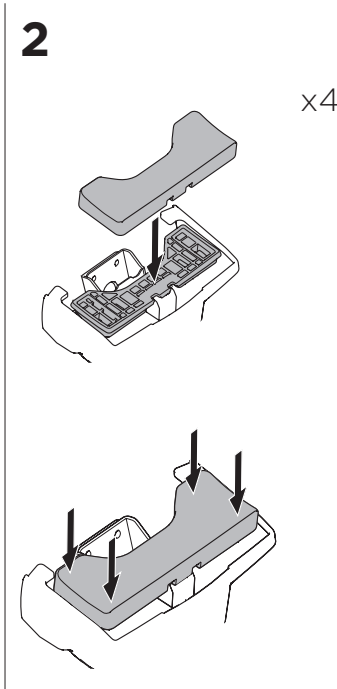

1

Kit 145090

VOLVO V40, 5-dr Hatchback, 12-

ISO 11154-E

THULE WingBar Evo	THULE WingBar Edge	THULE WingBar	THULE SquareBar Evo	Evo X (scale)	Edge X (scale)
VOLVO V40, 5-dr Hatchback, 12-				39,5	R
THULE ProBar Evo	THULE SlideBar Evo				X (mm/inch)
VOLVO V40, 5-dr Hatchback, 12-				1046 mm / 41 1/8"	

THULE WingBar Evo	THULE WingBar Edge	THULE WingBar	THULE SquareBar Evo	Evo Y (scale)	Edge Y (scale)
VOLVO V40, 5-dr Hatchback, 12-				27	G
THULE ProBar Evo	THULE SlideBar Evo				Y (mm/inch)
VOLVO V40, 5-dr Hatchback, 12-				921 mm / 36 1/4"	

	W (mm/inch)	Z (mm/inch)
VOLVO V40, 5-dr Hatchback, 12-	770 mm / 30 3/8"	225 mm / 8 7/8"