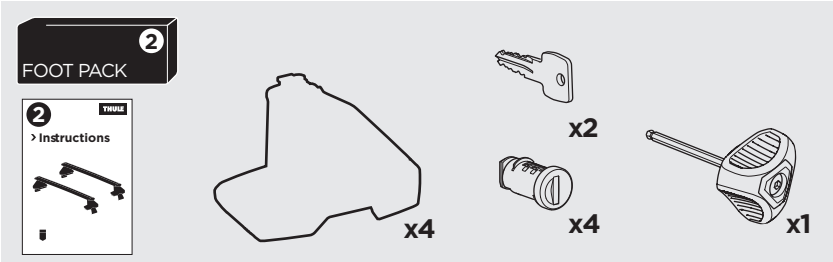

1

Kit 145090

VOLVO V40, 5-dr Hatchback, 12-

ISO 11154-E

THULE WingBar Evo	THULE WingBar Edge	THULE WingBar	THULE SquareBar Evo	Evo X (scale)	Edge X (scale)
VOLVO V40, 5-dr Hatchback, 12-				39,5	R
THULE ProBar Evo	THULE SlideBar Evo				X (mm/inch)
VOLVO V40, 5-dr Hatchback, 12-				1046 mm / 41 1/8"	

THULE WingBar Evo	THULE WingBar Edge	THULE WingBar	THULE SquareBar Evo	Evo Y (scale)	Edge Y (scale)
VOLVO V40, 5-dr Hatchback, 12-				27	G
THULE ProBar Evo	THULE SlideBar Evo				Y (mm/inch)
VOLVO V40, 5-dr Hatchback, 12-				921 mm / 36 1/4"	

	W (mm/inch)	Z (mm/inch)
VOLVO V40, 5-dr Hatchback, 12-	770 mm / 30 3/8"	225 mm / 8 7/8"