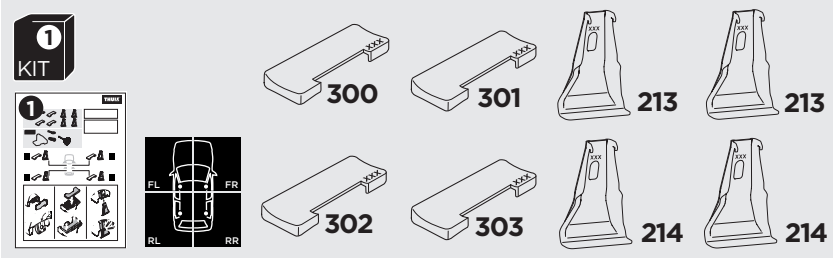

1

Kit 145090

VOLVO V40, 5-dr Hatchback, 12-

ISO 11154-E

THULE WingBar Evo	THULE WingBar Edge	THULE WingBar	THULE SquareBar Evo	Evo X (scale)	Edge X (scale)
VOLVO V40, 5-dr Hatchback, 12-				39,5	R
THULE ProBar Evo	THULE SlideBar Evo				X (mm/inch)
VOLVO V40, 5-dr Hatchback, 12-				1046 mm / 41 1/8"	

THULE WingBar Evo	THULE WingBar Edge	THULE WingBar	THULE SquareBar Evo	Evo Y (scale)	Edge Y (scale)
VOLVO V40, 5-dr Hatchback, 12-				27	G
THULE ProBar Evo	THULE SlideBar Evo				Y (mm/inch)
VOLVO V40, 5-dr Hatchback, 12-				921 mm / 36 1/4"	

	W (mm/inch)	Z (mm/inch)
VOLVO V40, 5-dr Hatchback, 12-	770 mm / 30 3/8"	225 mm / 8 7/8"