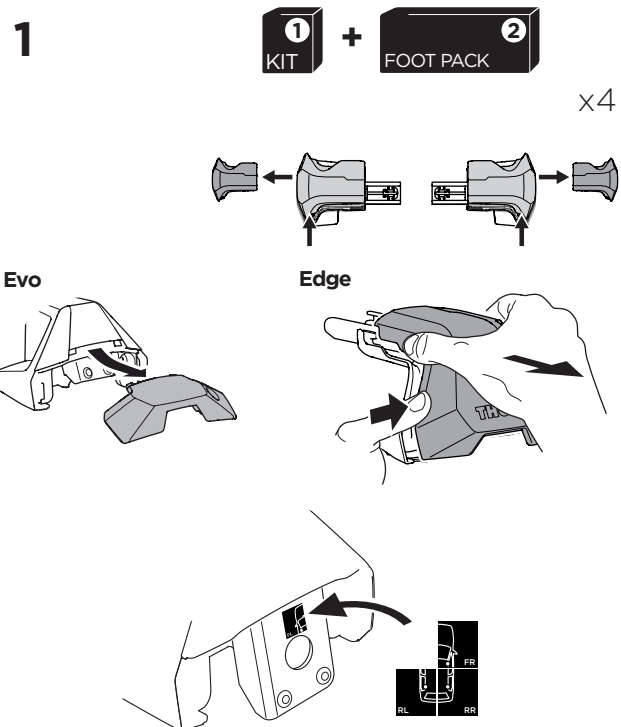

1

Kit 145090

VOLVO V40, 5-dr Hatchback, 12-

ISO 11154-E

THULE WingBar Evo	THULE WingBar Edge	THULE WingBar	THULE SquareBar Evo	Evo X (scale)	Edge X (scale)
VOLVO V40, 5-dr Hatchback, 12-				39,5	R
THULE ProBar Evo	THULE SlideBar Evo				X (mm/inch)
VOLVO V40, 5-dr Hatchback, 12-				1046 mm / 41 1/8"	

THULE WingBar Evo	THULE WingBar Edge	THULE WingBar	THULE SquareBar Evo	Evo Y (scale)	Edge Y (scale)
VOLVO V40, 5-dr Hatchback, 12-				27	G
THULE ProBar Evo	THULE SlideBar Evo				Y (mm/inch)
VOLVO V40, 5-dr Hatchback, 12-				921 mm / 36 1/4"	

	W (mm/inch)	Z (mm/inch)
VOLVO V40, 5-dr Hatchback, 12-	770 mm / 30 3/8"	225 mm / 8 7/8"