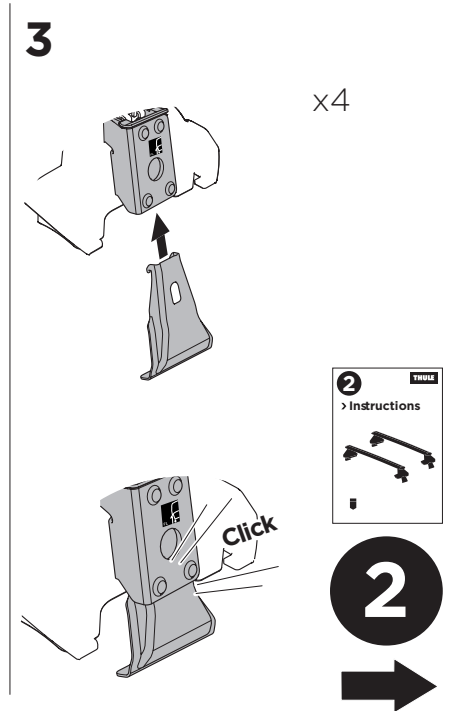

1

Kit 145090

VOLVO V40, 5-dr Hatchback, 12-

ISO 11154-E

THULE WingBar Evo	THULE WingBar Edge	THULE WingBar	THULE SquareBar Evo	Evo X (scale)	Edge X (scale)
VOLVO V40, 5-dr Hatchback, 12-				39,5	R
THULE ProBar Evo	THULE SlideBar Evo				X (mm/inch)
VOLVO V40, 5-dr Hatchback, 12-				1046 mm / 41 1/8"	

THULE WingBar Evo	THULE WingBar Edge	THULE WingBar	THULE SquareBar Evo	Evo Y (scale)	Edge Y (scale)
VOLVO V40, 5-dr Hatchback, 12-				27	G
THULE ProBar Evo	THULE SlideBar Evo				Y (mm/inch)
VOLVO V40, 5-dr Hatchback, 12-				921 mm / 36 1/4"	

	W (mm/inch)	Z (mm/inch)
VOLVO V40, 5-dr Hatchback, 12-	770 mm / 30 3/8"	225 mm / 8 7/8"