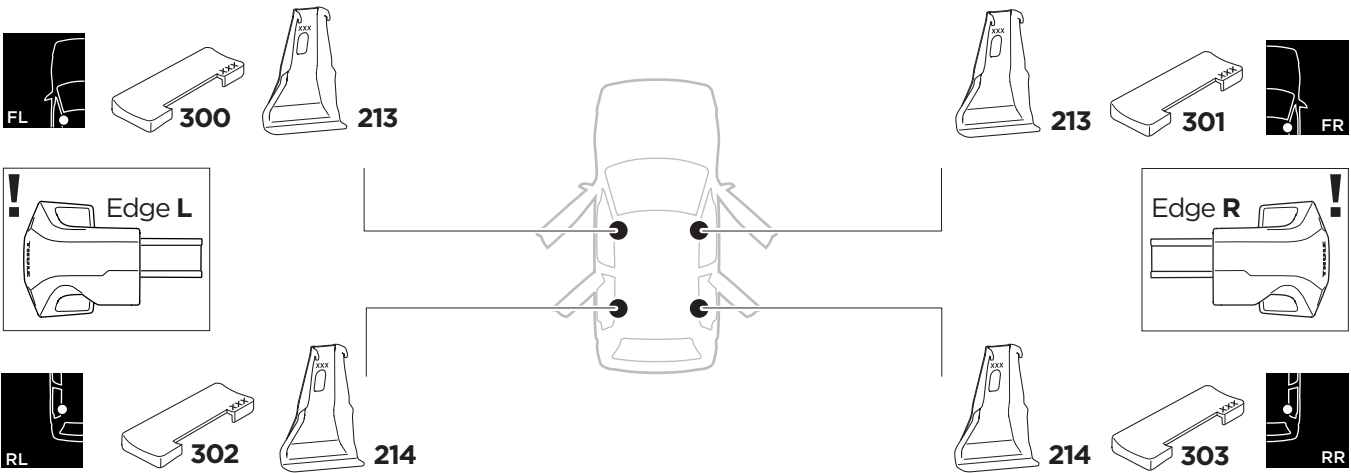

1

Kit 145090

VOLVO V40, 5-dr Hatchback, 12-

ISO 11154-E

THULE WingBar Evo	THULE WingBar Edge	THULE WingBar	THULE SquareBar Evo	Evo X (scale)	Edge X (scale)
VOLVO V40, 5-dr Hatchback, 12-				39,5	R
THULE ProBar Evo	THULE SlideBar Evo				X (mm/inch)
VOLVO V40, 5-dr Hatchback, 12-				1046 mm / 41 1/8"	

THULE WingBar Evo	THULE WingBar Edge	THULE WingBar	THULE SquareBar Evo	Evo Y (scale)	Edge Y (scale)
VOLVO V40, 5-dr Hatchback, 12-				27	G
THULE ProBar Evo	THULE SlideBar Evo				Y (mm/inch)
VOLVO V40, 5-dr Hatchback, 12-				921 mm / 36 1/4"	

	W (mm/inch)	Z (mm/inch)
VOLVO V40, 5-dr Hatchback, 12-	770 mm / 30 3/8"	225 mm / 8 7/8"