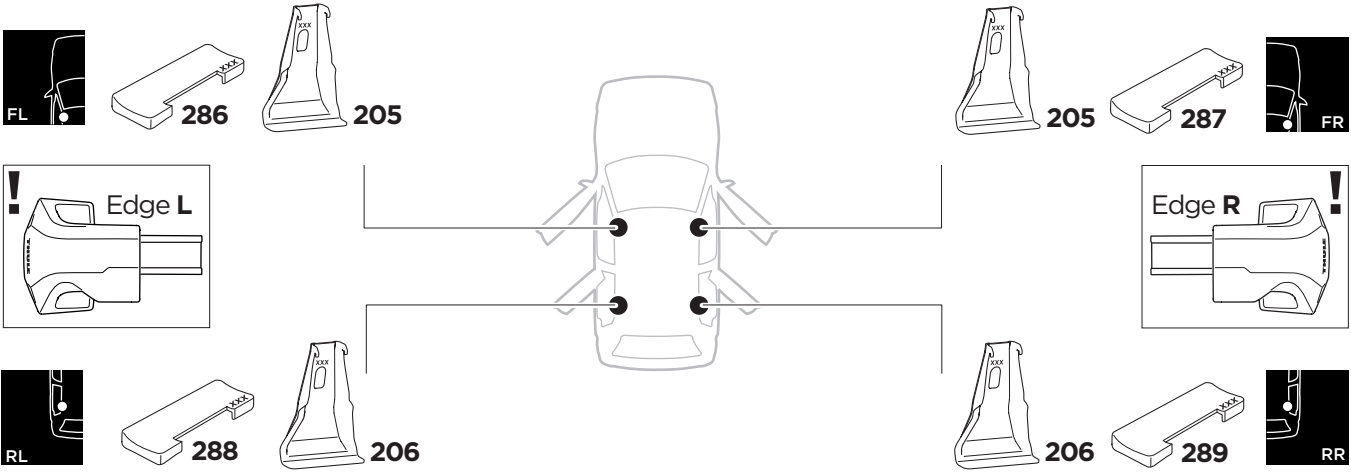

1

Kit 145089

FORD Focus (Mk. III), 5-dr Hatchback, 11-18

ISO 11154-E

THULE WingBar Evo	THULE WingBar Edge	THULE WingBar	THULE SquareBar Evo	Evo X (scale)	Edge X (scale)
FORD Focus (Mk. III), 5-dr Hatchback, 11-18				39,5	R
THULE ProBar Evo	THULE SlideBar Evo				X (mm/inch)
FORD Focus (Mk. III), 5-dr Hatchback, 11-18				1046 mm / 41 1/8"	

THULE WingBar Evo	THULE WingBar Edge	THULE WingBar	THULE SquareBar Evo	Evo Y (scale)	Edge Y (scale)
FORD Focus (Mk. III), 5-dr Hatchback, 11-18				34	K
THULE ProBar Evo	THULE SlideBar Evo				Y (mm/inch)
FORD Focus (Mk. III), 5-dr Hatchback, 11-18				991 mm / 39"	

	W (mm/inch)	Z (mm/inch)
FORD Focus (Mk. III), 5-dr Hatchback, 11-18	785 mm / 30 9/16"	250 mm / 9 7/8"