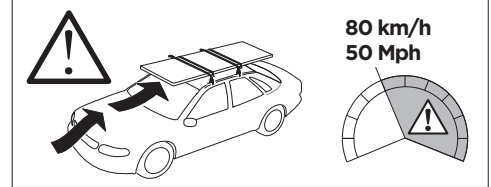

1

Kit 145089

FORD Focus (Mk. III), 5-dr Hatchback, 11-18

ISO 11154-E

THULE WingBar Evo	THULE WingBar Edge	THULE WingBar	THULE SquareBar Evo	Evo X (scale)	Edge X (scale)
FORD Focus (Mk. III), 5-dr Hatchback, 11-18				39,5	R
THULE ProBar Evo	THULE SlideBar Evo				X (mm/inch)
FORD Focus (Mk. III), 5-dr Hatchback, 11-18				1046 mm / 41 1/8"	

	W (mm/inch)	Z (mm/inch)
FORD Focus (Mk. III), 5-dr Hatchback, 11-18	785 mm / 30 9/16"	250 mm / 9 7/8"