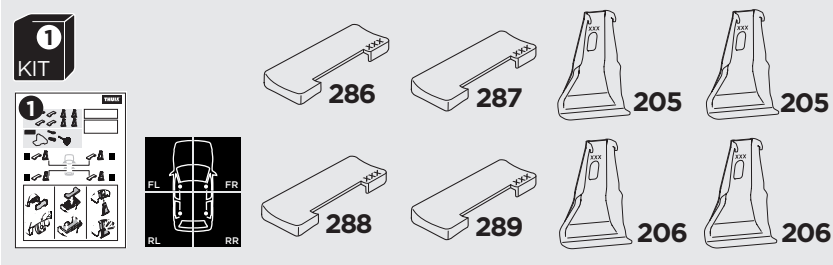

1

Kit 145089

FORD Focus (Mk. III), 5-dr Hatchback, 11-18

ISO 11154-E

THULE WingBar Evo	THULE WingBar Edge	THULE WingBar	THULE SquareBar Evo	Evo X (scale)	Edge X (scale)
FORD Focus (Mk. III), 5-dr Hatchback, 11-18				39,5	R
THULE ProBar Evo	THULE SlideBar Evo				X (mm/inch)
FORD Focus (Mk. III), 5-dr Hatchback, 11-18				1046 mm / 41 1/8"	

THULE WingBar Evo	THULE WingBar Edge	THULE WingBar	THULE SquareBar Evo	Evo Y (scale)	Edge Y (scale)
FORD Focus (Mk. III), 5-dr Hatchback, 11-18				34	K
THULE ProBar Evo	THULE SlideBar Evo				Y (mm/inch)
FORD Focus (Mk. III), 5-dr Hatchback, 11-18				991 mm / 39"	

	W (mm/inch)	Z (mm/inch)
FORD Focus (Mk. III), 5-dr Hatchback, 11-18	785 mm / 30 9/16"	250 mm / 9 7/8"