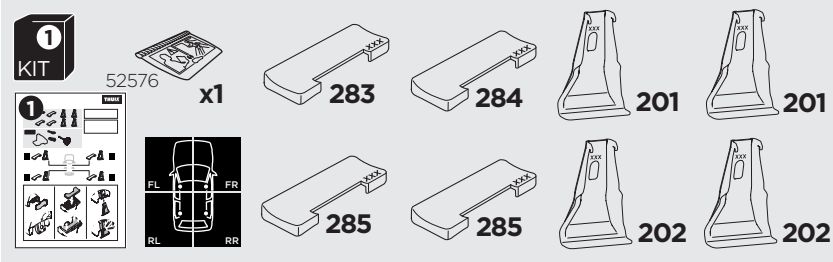

1

Kit 145085

AUDI A3, 3-dr Hatchback, 03-12

AUDI A3 Sportback, 5-dr Hatchback, 04-12 /*06-15

*North America

ISO 11154-E

THULE WingBar Evo	THULE WingBar Edge	THULE WingBar	THULE SquareBar Evo	Evo X (scale)	Edge X (scale)
AUDI A3, 3-dr Hatchback, 03-12				36,5	F
AUDI A3 Sportback, 5-dr Hatchback, 04-12 /*06-15				36,5	F

THULE ProBar Evo	THULE SlideBar Evo			X (mm/inch)	
AUDI A3, 3-dr Hatchback, 03-12				1016 mm / 40 "	
AUDI A3 Sportback, 5-dr Hatchback, 04-12 /*06-15				1016 mm / 40 "	

THULE WingBar Evo	THULE WingBar Edge	THULE WingBar	THULE SquareBar Evo	Evo Y (scale)	Edge Y (scale)
AUDI A3, 3-dr Hatchback, 03-12				32,5	N
AUDI A3 Sportback, 5-dr Hatchback, 04-12 /*06-15				32	O

THULE ProBar Evo	THULE SlideBar Evo			Y (mm/inch)	
AUDI A3, 3-dr Hatchback, 03-12				976 mm / 38 3/8"	
AUDI A3 Sportback, 5-dr Hatchback, 04-12 /*06-15				971 mm / 38 1/4"	

	W (mm/inch)	Z (mm/inch)
AUDI A3, 3-dr Hatchback, 03-12	720 mm / 28 3/8"	260 mm / 10 1/4"
AUDI A3 Sportback, 5-dr Hatchback, 04-12 /*06-15	700 mm / 27 1/2"	260 mm / 10 1/4"