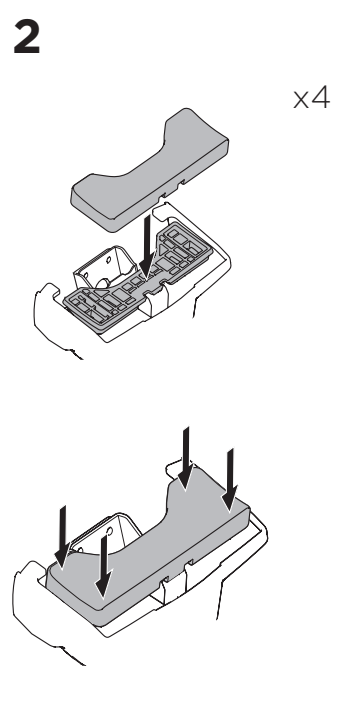

1

Kit 145085

AUDI A3, 3-dr Hatchback, 03-12

AUDI A3 Sportback, 5-dr Hatchback, 04-12 /*06-15

*North America

ISO 11154-E

THULE WingBar Evo	THULE WingBar Edge	THULE WingBar	THULE SquareBar Evo	Evo X (scale)	Edge X (scale)
AUDI A3, 3-dr Hatchback, 03-12				36,5	F
AUDI A3 Sportback, 5-dr Hatchback, 04-12 /*06-15				36,5	F

THULE ProBar Evo	THULE SlideBar Evo			X (mm/inch)	
AUDI A3, 3-dr Hatchback, 03-12				1016 mm / 40 "	
AUDI A3 Sportback, 5-dr Hatchback, 04-12 /*06-15				1016 mm / 40 "	

THULE WingBar Evo	THULE WingBar Edge	THULE WingBar	THULE SquareBar Evo	Evo Y (scale)	Edge Y (scale)
AUDI A3, 3-dr Hatchback, 03-12				32,5	N
AUDI A3 Sportback, 5-dr Hatchback, 04-12 /*06-15				32	O

THULE ProBar Evo	THULE SlideBar Evo			Y (mm/inch)	
AUDI A3, 3-dr Hatchback, 03-12				976 mm / 38 3/8"	
AUDI A3 Sportback, 5-dr Hatchback, 04-12 /*06-15				971 mm / 38 1/4"	

	W (mm/inch)	Z (mm/inch)
AUDI A3, 3-dr Hatchback, 03-12	720 mm / 28 3/8"	260 mm / 10 1/4"
AUDI A3 Sportback, 5-dr Hatchback, 04-12 /*06-15	700 mm / 27 1/2"	260 mm / 10 1/4"