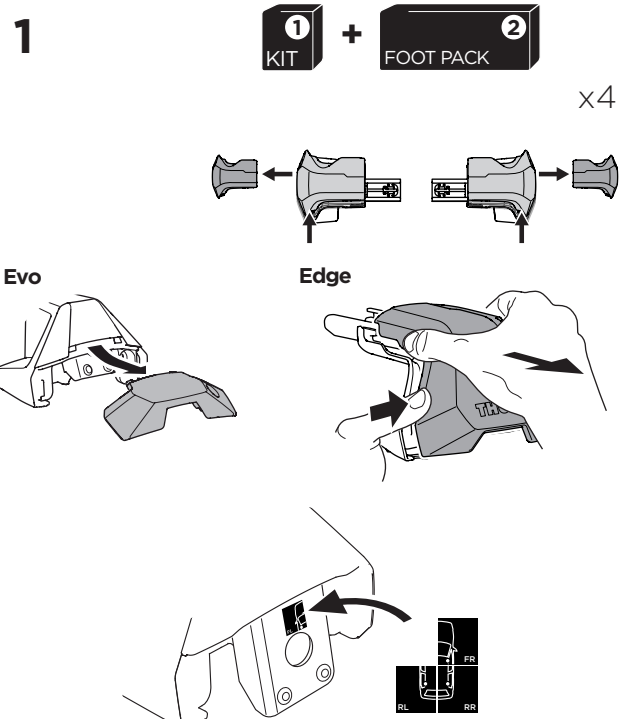

1

Kit 145085

AUDI A3, 3-dr Hatchback, 03-12

AUDI A3 Sportback, 5-dr Hatchback, 04-12 /*06-15

*North America

ISO 11154-E