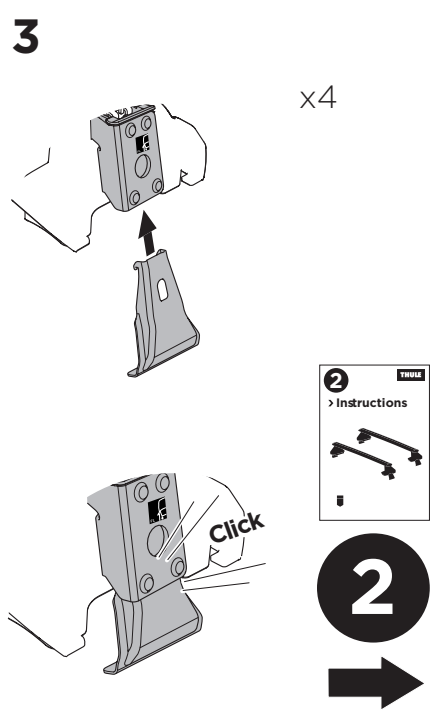

1

Kit 145085

AUDI A3, 3-dr Hatchback, 03-12

AUDI A3 Sportback, 5-dr Hatchback, 04-12 /*06-15

*North America

ISO 11154-E