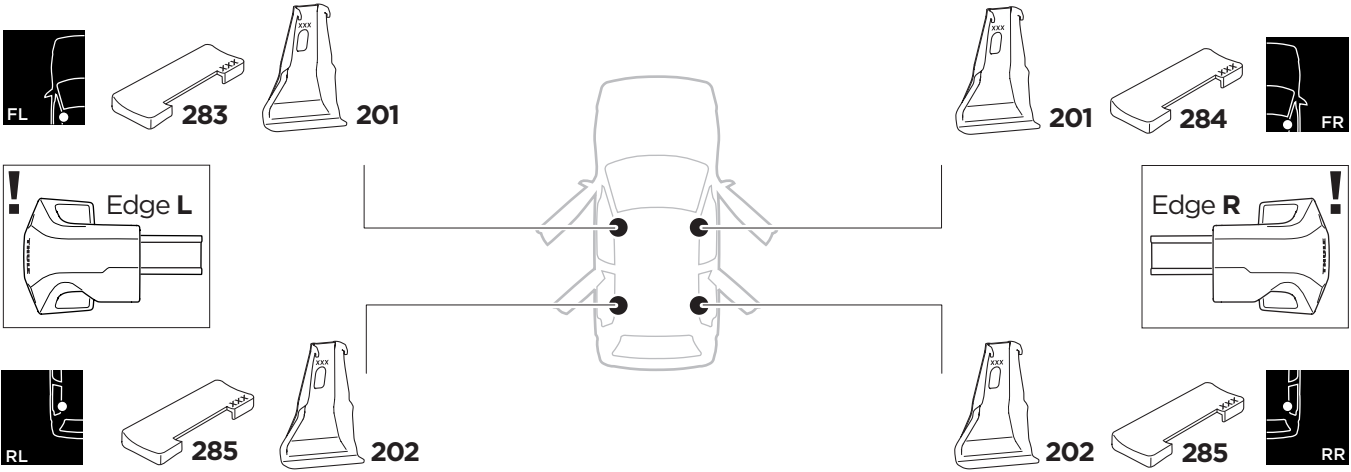

1

Kit 145085

AUDI A3, 3-dr Hatchback, 03-12

AUDI A3 Sportback, 5-dr Hatchback, 04-12 /*06-15

*North America

ISO 11154-E

THULE WingBar Evo	THULE WingBar Edge	THULE WingBar	THULE SquareBar Evo	Evo X (scale)	Edge X (scale)
AUDI A3, 3-dr Hatchback, 03-12				36,5	F
AUDI A3 Sportback, 5-dr Hatchback, 04-12 /*06-15				36,5	F

THULE ProBar Evo	THULE SlideBar Evo			X (mm/inch)	
AUDI A3, 3-dr Hatchback, 03-12				1016 mm / 40 "	
AUDI A3 Sportback, 5-dr Hatchback, 04-12 /*06-15				1016 mm / 40 "	

THULE WingBar Evo	THULE WingBar Edge	THULE WingBar	THULE SquareBar Evo	Evo Y (scale)	Edge Y (scale)
AUDI A3, 3-dr Hatchback, 03-12				32,5	N
AUDI A3 Sportback, 5-dr Hatchback, 04-12 /*06-15				32	O

THULE ProBar Evo	THULE SlideBar Evo			Y (mm/inch)	
AUDI A3, 3-dr Hatchback, 03-12				976 mm / 38 3/8"	
AUDI A3 Sportback, 5-dr Hatchback, 04-12 /*06-15				971 mm / 38 1/4"	

	W (mm/inch)	Z (mm/inch)
AUDI A3, 3-dr Hatchback, 03-12	720 mm / 28 3/8"	260 mm / 10 1/4"
AUDI A3 Sportback, 5-dr Hatchback, 04-12 /*06-15	700 mm / 27 1/2"	260 mm / 10 1/4"