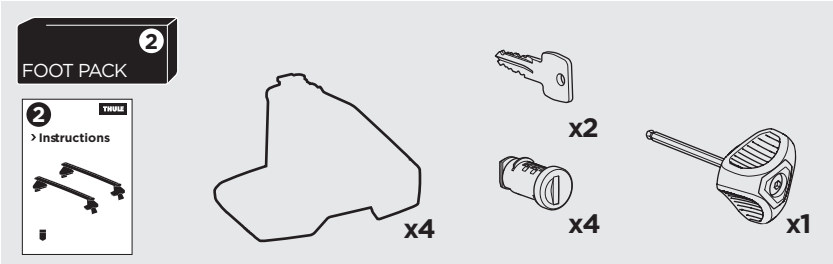

1

Kit 145085

AUDI A3, 3-dr Hatchback, 03-12

AUDI A3 Sportback, 5-dr Hatchback, 04-12 /*06-15

*North America

ISO 11154-E

THULE WingBar Evo	THULE WingBar Edge	THULE WingBar	THULE SquareBar Evo	Evo X (scale)	Edge X (scale)
AUDI A3, 3-dr Hatchback, 03-12				36,5	F
AUDI A3 Sportback, 5-dr Hatchback, 04-12 /*06-15				36,5	F

THULE ProBar Evo	THULE SlideBar Evo			X (mm/inch)	
AUDI A3, 3-dr Hatchback, 03-12				1016 mm / 40 "	
AUDI A3 Sportback, 5-dr Hatchback, 04-12 /*06-15				1016 mm / 40 "	

THULE WingBar Evo	THULE WingBar Edge	THULE WingBar	THULE SquareBar Evo	Evo Y (scale)	Edge Y (scale)
AUDI A3, 3-dr Hatchback, 03-12				32,5	N
AUDI A3 Sportback, 5-dr Hatchback, 04-12 /*06-15				32	O

THULE ProBar Evo	THULE SlideBar Evo			Y (mm/inch)	
AUDI A3, 3-dr Hatchback, 03-12				976 mm / 38 3/8"	
AUDI A3 Sportback, 5-dr Hatchback, 04-12 /*06-15				971 mm / 38 1/4"	

	W (mm/inch)	Z (mm/inch)
AUDI A3, 3-dr Hatchback, 03-12	720 mm / 28 3/8"	260 mm / 10 1/4"
AUDI A3 Sportback, 5-dr Hatchback, 04-12 /*06-15	700 mm / 27 1/2"	260 mm / 10 1/4"