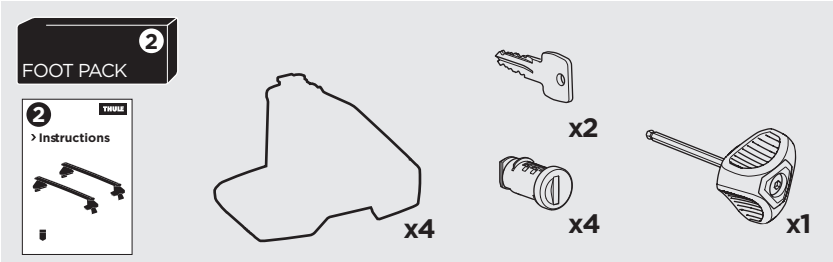

1

Kit 145084

AUDI A4, 4-dr Sedan, 08-15

ISO 11154-E

THULE WingBar Evo	THULE WingBar Edge	THULE WingBar	THULE SquareBar Evo	Evo X (scale)	Edge X (scale)
AUDI A4, 4-dr Sedan, 08-15				35,5	H

THULE ProBar Evo	THULE SlideBar Evo	X (mm/inch)		
AUDI A4, 4-dr Sedan, 08-15		1006 mm / 39 5/8"		

THULE WingBar Evo	THULE WingBar Edge	THULE WingBar	THULE SquareBar Evo	Evo Y (scale)	Edge Y (scale)
AUDI A4, 4-dr Sedan, 08-15				30	A

THULE ProBar Evo	THULE SlideBar Evo	Y (mm/inch)		
AUDI A4, 4-dr Sedan, 08-15		951 mm / 37 1/2"		

	W (mm/inch)	Z (mm/inch)
AUDI A4, 4-dr Sedan, 08-15	765 mm / 30 1/8"	205 mm / 8 1/8"