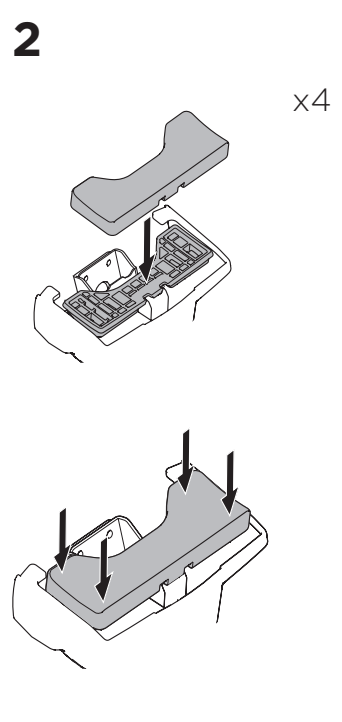

1

Kit 145084

AUDI A4, 4-dr Sedan, 08-15

ISO 11154-E

THULE WingBar Evo	THULE WingBar Edge	THULE WingBar	THULE SquareBar Evo	Evo X (scale)	Edge X (scale)
AUDI A4, 4-dr Sedan, 08-15				35,5	H

THULE ProBar Evo	THULE SlideBar Evo	X (mm/inch)		
AUDI A4, 4-dr Sedan, 08-15		1006 mm / 39 5/8"		

THULE WingBar Evo	THULE WingBar Edge	THULE WingBar	THULE SquareBar Evo	Evo Y (scale)	Edge Y (scale)
AUDI A4, 4-dr Sedan, 08-15				30	A

THULE ProBar Evo	THULE SlideBar Evo	Y (mm/inch)		
AUDI A4, 4-dr Sedan, 08-15		951 mm / 37 1/2"		

	W (mm/inch)	Z (mm/inch)
AUDI A4, 4-dr Sedan, 08-15	765 mm / 30 1/8"	205 mm / 8 1/8"