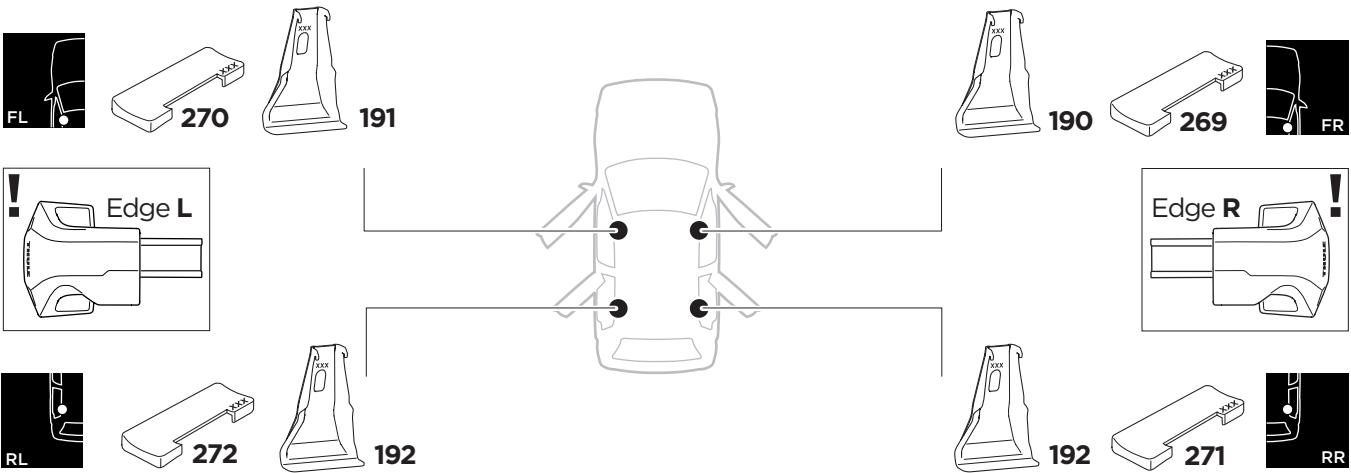

1

Kit 145084

AUDI A4, 4-dr Sedan, 08-15

ISO 11154-E

THULE WingBar Evo	THULE WingBar Edge	THULE WingBar	THULE SquareBar Evo	Evo X (scale)	Edge X (scale)
AUDI A4, 4-dr Sedan, 08-15				35,5	H

THULE ProBar Evo	THULE SlideBar Evo	X (mm/inch)		
AUDI A4, 4-dr Sedan, 08-15		1006 mm / 39 5/8"		

THULE WingBar Evo	THULE WingBar Edge	THULE WingBar	THULE SquareBar Evo	Evo Y (scale)	Edge Y (scale)
AUDI A4, 4-dr Sedan, 08-15				30	A

THULE ProBar Evo	THULE SlideBar Evo	Y (mm/inch)		
AUDI A4, 4-dr Sedan, 08-15		951 mm / 37 1/2"		

	W (mm/inch)	Z (mm/inch)
AUDI A4, 4-dr Sedan, 08-15	765 mm / 30 1/8"	205 mm / 8 1/8"