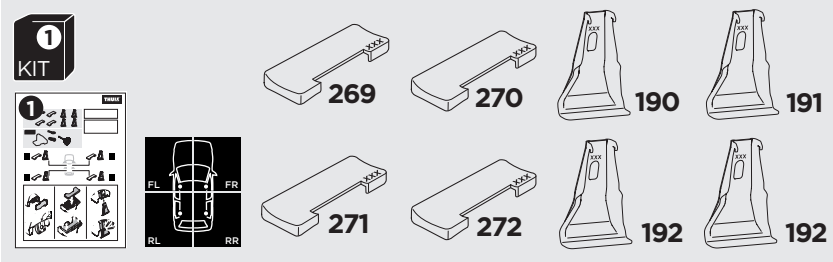

1

Kit 145084

AUDI A4, 4-dr Sedan, 08-15

ISO 11154-E

THULE WingBar Evo	THULE WingBar Edge	THULE WingBar	THULE SquareBar Evo	Evo X (scale)	Edge X (scale)
AUDI A4, 4-dr Sedan, 08-15				35,5	H

THULE ProBar Evo	THULE SlideBar Evo	X (mm/inch)		
AUDI A4, 4-dr Sedan, 08-15		1006 mm / 39 5/8"		

THULE WingBar Evo	THULE WingBar Edge	THULE WingBar	THULE SquareBar Evo	Evo Y (scale)	Edge Y (scale)
AUDI A4, 4-dr Sedan, 08-15				30	A

THULE ProBar Evo	THULE SlideBar Evo	Y (mm/inch)		
AUDI A4, 4-dr Sedan, 08-15		951 mm / 37 1/2"		

	W (mm/inch)	Z (mm/inch)
AUDI A4, 4-dr Sedan, 08-15	765 mm / 30 1/8"	205 mm / 8 1/8"