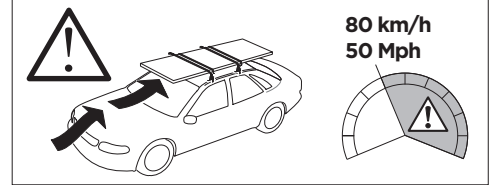

1

Kit 145084

AUDI A4, 4-dr Sedan, 08-15

ISO 11154-E