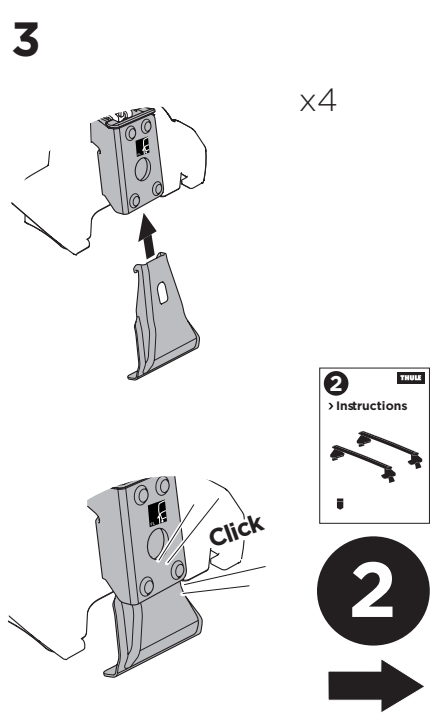

1

Kit 145084

AUDI A4, 4-dr Sedan, 08-15

ISO 11154-E

THULE WingBar Evo	THULE WingBar Edge	THULE WingBar	THULE SquareBar Evo	Evo X (scale)	Edge X (scale)
AUDI A4, 4-dr Sedan, 08-15				35,5	H

THULE ProBar Evo	THULE SlideBar Evo	X (mm/inch)		
AUDI A4, 4-dr Sedan, 08-15		1006 mm / 39 5/8"		

THULE WingBar Evo	THULE WingBar Edge	THULE WingBar	THULE SquareBar Evo	Evo Y (scale)	Edge Y (scale)
AUDI A4, 4-dr Sedan, 08-15				30	A

THULE ProBar Evo	THULE SlideBar Evo	Y (mm/inch)		
AUDI A4, 4-dr Sedan, 08-15		951 mm / 37 1/2"		

	W (mm/inch)	Z (mm/inch)
AUDI A4, 4-dr Sedan, 08-15	765 mm / 30 1/8"	205 mm / 8 1/8"