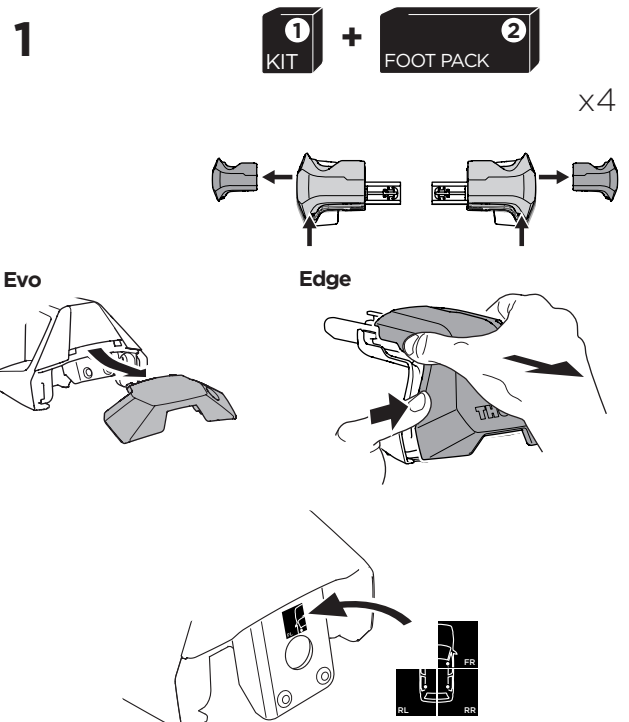

1

Kit 145084

AUDI A4, 4-dr Sedan, 08-15

ISO 11154-E

THULE WingBar Evo	THULE WingBar Edge	THULE WingBar	THULE SquareBar Evo	Evo X (scale)	Edge X (scale)
AUDI A4, 4-dr Sedan, 08-15				35,5	H

THULE ProBar Evo	THULE SlideBar Evo	X (mm/inch)		
AUDI A4, 4-dr Sedan, 08-15		1006 mm / 39 5/8"		

THULE WingBar Evo	THULE WingBar Edge	THULE WingBar	THULE SquareBar Evo	Evo Y (scale)	Edge Y (scale)
AUDI A4, 4-dr Sedan, 08-15				30	A

THULE ProBar Evo	THULE SlideBar Evo	Y (mm/inch)		
AUDI A4, 4-dr Sedan, 08-15		951 mm / 37 1/2"		

	W (mm/inch)	Z (mm/inch)
AUDI A4, 4-dr Sedan, 08-15	765 mm / 30 1/8"	205 mm / 8 1/8"