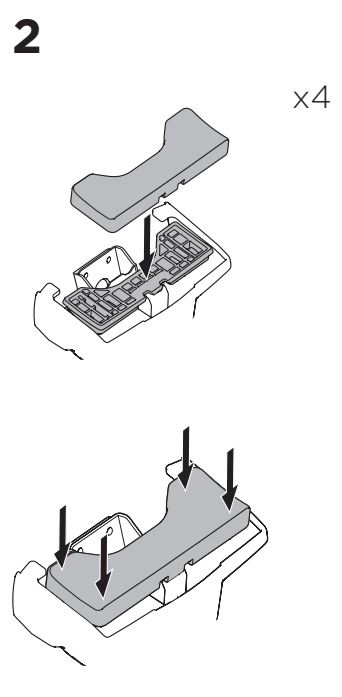

1

Kit 145079

MAZDA CX-5, 5-dr SUV, 17-

ISO 11154-E

THULE WingBar Evo	THULE WingBar Edge	THULE WingBar	THULE SquareBar Evo	Evo X (scale)	Edge X (scale)
MAZDA CX-5, 5-dr SUV, 17-				44	I
THULE ProBar Evo	THULE SlideBar Evo				X (mm/inch)
MAZDA CX-5, 5-dr SUV, 17-				1091 mm / 43"	

THULE WingBar Evo	THULE WingBar Edge	THULE WingBar	THULE SquareBar Evo	Evo Y (scale)	Edge Y (scale)
MAZDA CX-5, 5-dr SUV, 17-				38	C
THULE ProBar Evo	THULE SlideBar Evo				Y (mm/inch)
MAZDA CX-5, 5-dr SUV, 17-				1031 mm / 40 5/8"	

	W (mm/inch)	Z (mm/inch)
MAZDA CX-5, 5-dr SUV, 17-	700 mm / 27 1/2"	225 mm / 8 7/8"