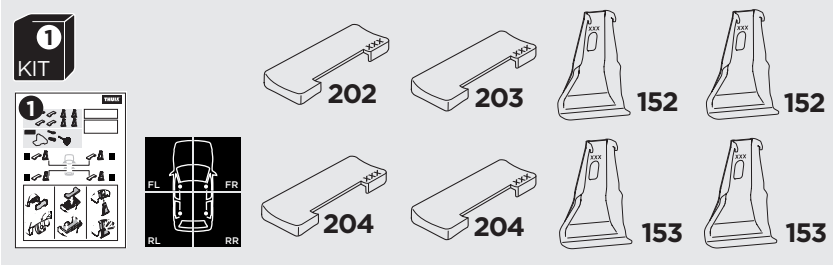

1

Kit 145079

MAZDA CX-5, 5-dr SUV, 17-

ISO 11154-E

THULE WingBar Evo	THULE WingBar Edge	THULE WingBar	THULE SquareBar Evo	Evo X (scale)	Edge X (scale)
MAZDA CX-5, 5-dr SUV, 17-				44	I
THULE ProBar Evo	THULE SlideBar Evo				X (mm/inch)
MAZDA CX-5, 5-dr SUV, 17-				1091 mm / 43"	

THULE WingBar Evo	THULE WingBar Edge	THULE WingBar	THULE SquareBar Evo	Evo Y (scale)	Edge Y (scale)
MAZDA CX-5, 5-dr SUV, 17-				38	C
THULE ProBar Evo	THULE SlideBar Evo				Y (mm/inch)
MAZDA CX-5, 5-dr SUV, 17-				1031 mm / 40 5/8"	

	W (mm/inch)	Z (mm/inch)
MAZDA CX-5, 5-dr SUV, 17-	700 mm / 27 1/2"	225 mm / 8 7/8"