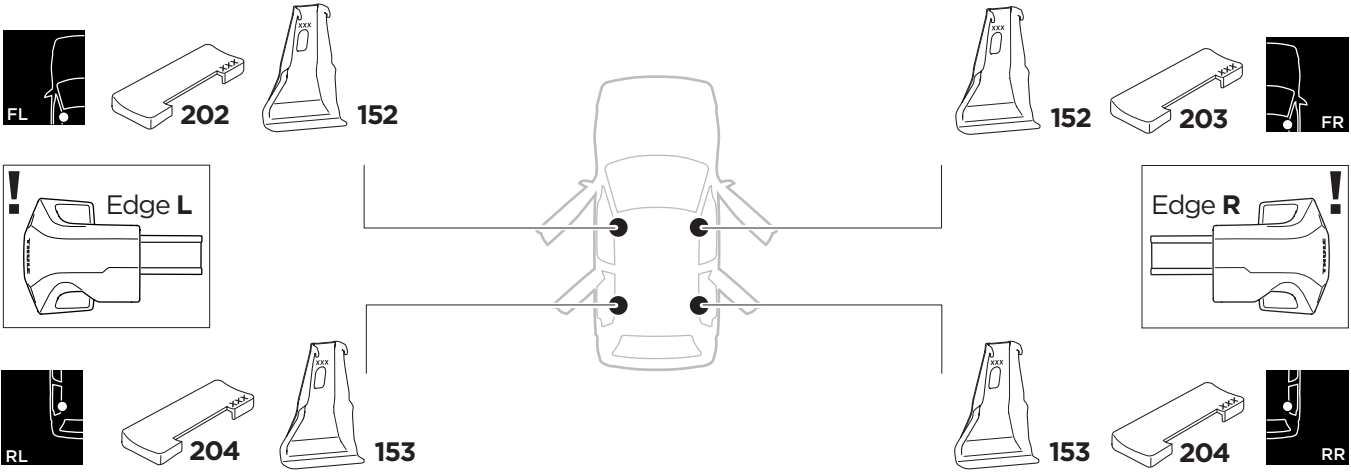

1

Kit 145079

MAZDA CX-5, 5-dr SUV, 17-

ISO 11154-E

THULE WingBar Evo	THULE WingBar Edge	THULE WingBar	THULE SquareBar Evo	Evo X (scale)	Edge X (scale)
MAZDA CX-5, 5-dr SUV, 17-				44	I
THULE ProBar Evo	THULE SlideBar Evo				X (mm/inch)
MAZDA CX-5, 5-dr SUV, 17-				1091 mm / 43"	

THULE WingBar Evo	THULE WingBar Edge	THULE WingBar	THULE SquareBar Evo	Evo Y (scale)	Edge Y (scale)
MAZDA CX-5, 5-dr SUV, 17-				38	C
THULE ProBar Evo	THULE SlideBar Evo				Y (mm/inch)
MAZDA CX-5, 5-dr SUV, 17-				1031 mm / 40 5/8"	

	W (mm/inch)	Z (mm/inch)
MAZDA CX-5, 5-dr SUV, 17-	700 mm / 27 1/2"	225 mm / 8 7/8"