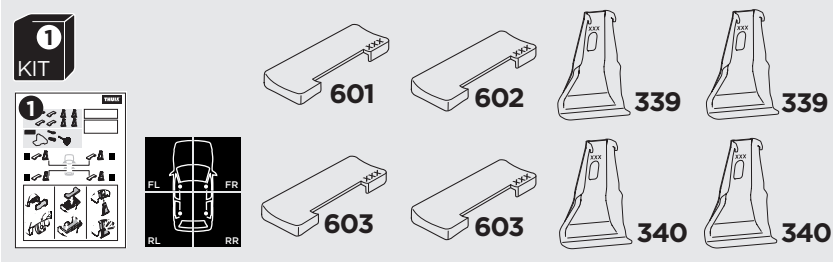

1

Kit 145068

MAZDA CX-9, 5-dr SUV, 16-

ISO 11154-E

THULE WingBar Evo	THULE WingBar Edge	THULE WingBar	THULE SquareBar Evo	Evo X (scale)	Edge X (scale)
MAZDA CX-9, 5-dr SUV, 16-				50	O
THULE ProBar Evo	THULE SlideBar Evo				X (mm/inch)
MAZDA CX-9, 5-dr SUV, 16-				1151 mm / 45 3/8"	

THULE WingBar Evo	THULE WingBar Edge	THULE WingBar	THULE SquareBar Evo	Evo Y (scale)	Edge Y (scale)
MAZDA CX-9, 5-dr SUV, 16-				45,5	F
THULE ProBar Evo	THULE SlideBar Evo				Y (mm/inch)
MAZDA CX-9, 5-dr SUV, 16-				1106 mm / 43 1/2"	

	W (mm/inch)	Z (mm/inch)
MAZDA CX-9, 5-dr SUV, 16-	720 mm / 28 3/8"	300 mm / 11 3/4"