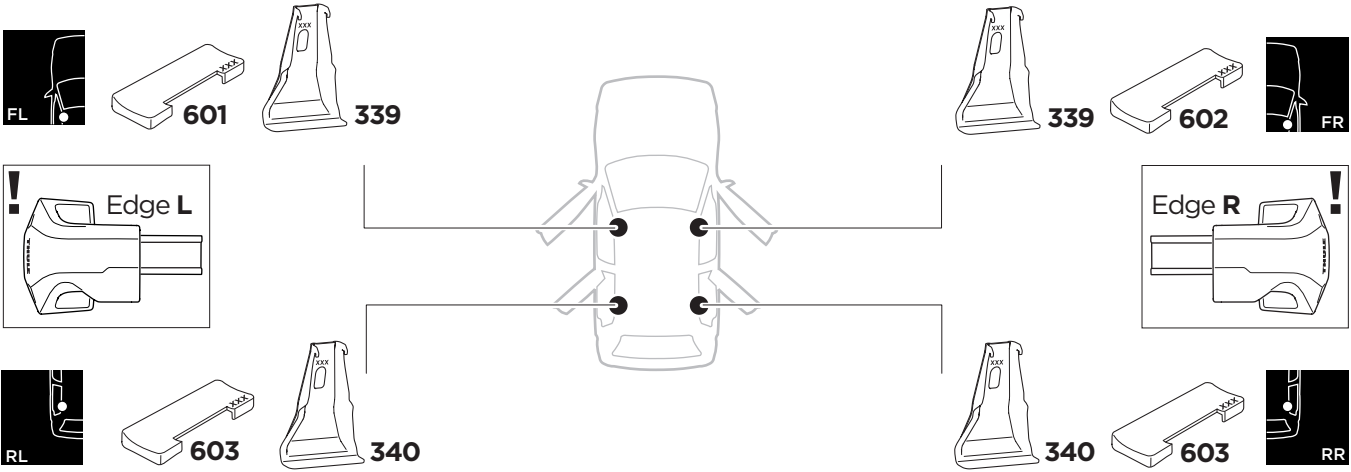

1

Kit 145068

MAZDA CX-9, 5-dr SUV, 16-

ISO 11154-E

THULE WingBar Evo	THULE WingBar Edge	THULE WingBar	THULE SquareBar Evo	Evo X (scale)	Edge X (scale)
MAZDA CX-9, 5-dr SUV, 16-				50	O
THULE ProBar Evo	THULE SlideBar Evo				X (mm/inch)
MAZDA CX-9, 5-dr SUV, 16-				1151 mm / 45 3/8"	

THULE WingBar Evo	THULE WingBar Edge	THULE WingBar	THULE SquareBar Evo	Evo Y (scale)	Edge Y (scale)
MAZDA CX-9, 5-dr SUV, 16-				45,5	F
THULE ProBar Evo	THULE SlideBar Evo				Y (mm/inch)
MAZDA CX-9, 5-dr SUV, 16-				1106 mm / 43 1/2"	

	W (mm/inch)	Z (mm/inch)
MAZDA CX-9, 5-dr SUV, 16-	720 mm / 28 3/8"	300 mm / 11 3/4"