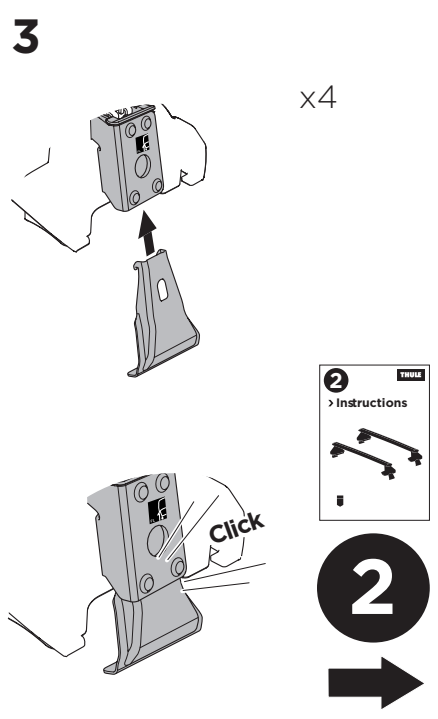

1

Kit 145065

FORD Focus, 4-dr Sedan, 12-

For cars without mounting holes in the door frame

ISO 11154-E

THULE WingBar Evo	THULE WingBar Edge	THULE WingBar	THULE SquareBar Evo	Evo X (scale)	Edge X (scale)
FORD Focus, 4-dr Sedan, 12-				39,5	R
THULE ProBar Evo	THULE SlideBar Evo				X (mm/inch)
FORD Focus, 4-dr Sedan, 12-				1046 mm / 41 1/8"	

THULE WingBar Evo	THULE WingBar Edge	THULE WingBar	THULE SquareBar Evo	Evo Y (scale)	Edge Y (scale)
FORD Focus, 4-dr Sedan, 12-				36	G
THULE ProBar Evo	THULE SlideBar Evo				Y (mm/inch)
FORD Focus, 4-dr Sedan, 12-				1011 mm / 39 3/4"	

	W (mm/inch)	Z (mm/inch)
FORD Focus, 4-dr Sedan, 12-	775 mm / 30 1/2"	250 mm / 9 7/8"