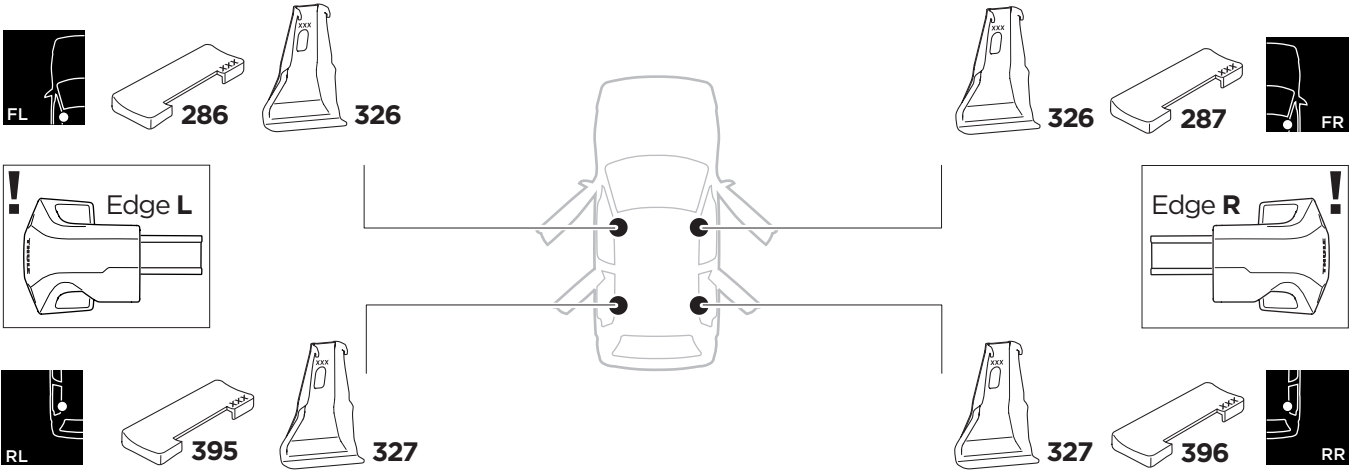

1

Kit 145065

FORD Focus, 4-dr Sedan, 12-

For cars without mounting holes in the door frame

ISO 11154-E

THULE WingBar Evo	THULE WingBar Edge	THULE WingBar	THULE SquareBar Evo	Evo X (scale)	Edge X (scale)
FORD Focus, 4-dr Sedan, 12-				39,5	R
THULE ProBar Evo	THULE SlideBar Evo				X (mm/inch)
FORD Focus, 4-dr Sedan, 12-				1046 mm / 41 1/8"	

THULE WingBar Evo	THULE WingBar Edge	THULE WingBar	THULE SquareBar Evo	Evo Y (scale)	Edge Y (scale)
FORD Focus, 4-dr Sedan, 12-				36	G
THULE ProBar Evo	THULE SlideBar Evo				Y (mm/inch)
FORD Focus, 4-dr Sedan, 12-				1011 mm / 39 3/4"	

	W (mm/inch)	Z (mm/inch)
FORD Focus, 4-dr Sedan, 12-	775 mm / 30 1/2"	250 mm / 9 7/8"