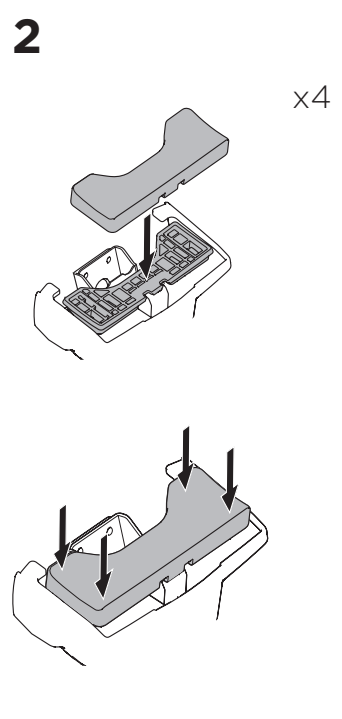

1

Kit 145065

FORD Focus, 4-dr Sedan, 12-

For cars without mounting holes in the door frame

ISO 11154-E

THULE WingBar Evo	THULE WingBar Edge	THULE WingBar	THULE SquareBar Evo	Evo X (scale)	Edge X (scale)
FORD Focus, 4-dr Sedan, 12-				39,5	R
THULE ProBar Evo	THULE SlideBar Evo				X (mm/inch)
FORD Focus, 4-dr Sedan, 12-				1046 mm / 41 1/8"	

THULE WingBar Evo	THULE WingBar Edge	THULE WingBar	THULE SquareBar Evo	Evo Y (scale)	Edge Y (scale)
FORD Focus, 4-dr Sedan, 12-				36	G
THULE ProBar Evo	THULE SlideBar Evo				Y (mm/inch)
FORD Focus, 4-dr Sedan, 12-				1011 mm / 39 3/4"	

	W (mm/inch)	Z (mm/inch)
FORD Focus, 4-dr Sedan, 12-	775 mm / 30 1/2"	250 mm / 9 7/8"