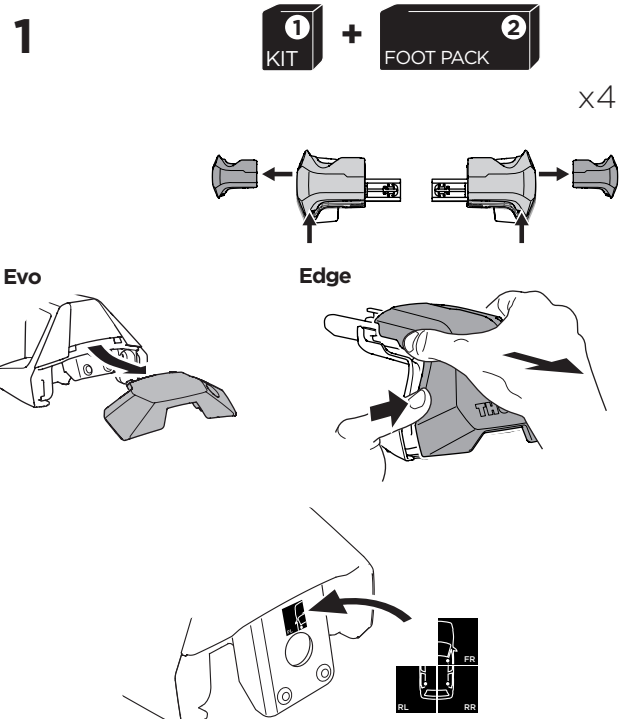

1

Kit 145065

FORD Focus, 4-dr Sedan, 12-

For cars without mounting holes in the door frame

ISO 11154-E

THULE WingBar Evo	THULE WingBar Edge	THULE WingBar	THULE SquareBar Evo	Evo X (scale)	Edge X (scale)
FORD Focus, 4-dr Sedan, 12-				39,5	R
THULE ProBar Evo	THULE SlideBar Evo				X (mm/inch)
FORD Focus, 4-dr Sedan, 12-				1046 mm / 41 1/8"	

THULE WingBar Evo	THULE WingBar Edge	THULE WingBar	THULE SquareBar Evo	Evo Y (scale)	Edge Y (scale)
FORD Focus, 4-dr Sedan, 12-				36	G
THULE ProBar Evo	THULE SlideBar Evo				Y (mm/inch)
FORD Focus, 4-dr Sedan, 12-				1011 mm / 39 3/4"	

	W (mm/inch)	Z (mm/inch)
FORD Focus, 4-dr Sedan, 12-	775 mm / 30 1/2"	250 mm / 9 7/8"