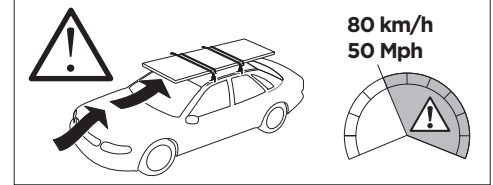

1

Kit 145065

FORD Focus, 4-dr Sedan, 12-

For cars without mounting holes in the door frame

ISO 11154-E

THULE WingBar Evo	THULE WingBar Edge	THULE WingBar	THULE SquareBar Evo	Evo X (scale)	Edge X (scale)
FORD Focus, 4-dr Sedan, 12-				39,5	R
THULE ProBar Evo	THULE SlideBar Evo				X (mm/inch)
FORD Focus, 4-dr Sedan, 12-				1046 mm / 41 1/8"	

THULE WingBar Evo	THULE WingBar Edge	THULE WingBar	THULE SquareBar Evo	Evo Y (scale)	Edge Y (scale)
FORD Focus, 4-dr Sedan, 12-				36	G
THULE ProBar Evo	THULE SlideBar Evo				Y (mm/inch)
FORD Focus, 4-dr Sedan, 12-				1011 mm / 39 3/4"	

	W (mm/inch)	Z (mm/inch)
FORD Focus, 4-dr Sedan, 12-	775 mm / 30 1/2"	250 mm / 9 7/8"