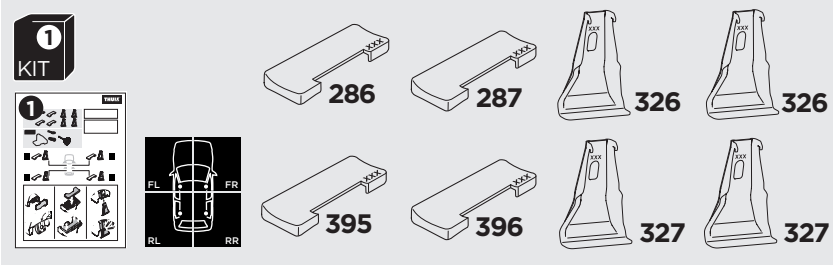

1

Kit 145065

FORD Focus, 4-dr Sedan, 12-

For cars without mounting holes in the door frame

ISO 11154-E

THULE WingBar Evo	THULE WingBar Edge	THULE WingBar	THULE SquareBar Evo	Evo X (scale)	Edge X (scale)
FORD Focus, 4-dr Sedan, 12-				39,5	R
THULE ProBar Evo	THULE SlideBar Evo				X (mm/inch)
FORD Focus, 4-dr Sedan, 12-				1046 mm / 41 1/8"	

THULE WingBar Evo	THULE WingBar Edge	THULE WingBar	THULE SquareBar Evo	Evo Y (scale)	Edge Y (scale)
FORD Focus, 4-dr Sedan, 12-				36	G
THULE ProBar Evo	THULE SlideBar Evo				Y (mm/inch)
FORD Focus, 4-dr Sedan, 12-				1011 mm / 39 3/4"	

	W (mm/inch)	Z (mm/inch)
FORD Focus, 4-dr Sedan, 12-	775 mm / 30 1/2"	250 mm / 9 7/8"