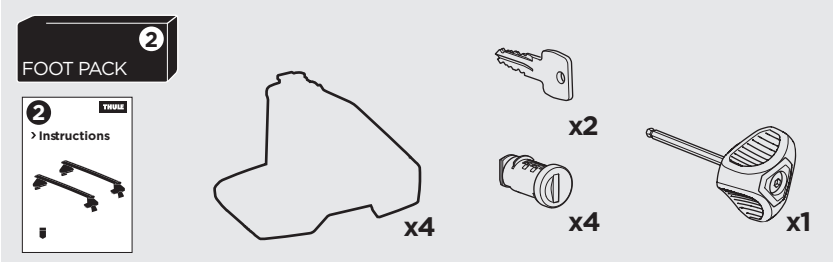

1

Kit 145062

HYUNDAI Tucson, 5-dr SUV, 15-

ISO 11154-E

THULE WingBar Evo	THULE WingBar Edge	THULE WingBar	THULE SquareBar Evo	Evo X (scale)	Edge X (scale)
HYUNDAI Tucson, 5-dr SUV, 15-				45	G

THULE ProBar Evo	THULE SlideBar Evo	X (mm/inch)		
HYUNDAI Tucson, 5-dr SUV, 15-		1101 mm / 43 3/8"		

THULE WingBar Evo	THULE WingBar Edge	THULE WingBar	THULE SquareBar Evo	Evo Y (scale)	Edge Y (scale)
HYUNDAI Tucson, 5-dr SUV, 15-				42	M

THULE ProBar Evo	THULE SlideBar Evo	Y (mm/inch)		
HYUNDAI Tucson, 5-dr SUV, 15-		1071 mm / 42 1/8"		

	W (mm/inch)	Z (mm/inch)
HYUNDAI Tucson, 5-dr SUV, 15-	700 mm / 27 1/2"	300 mm / 11 3/4"