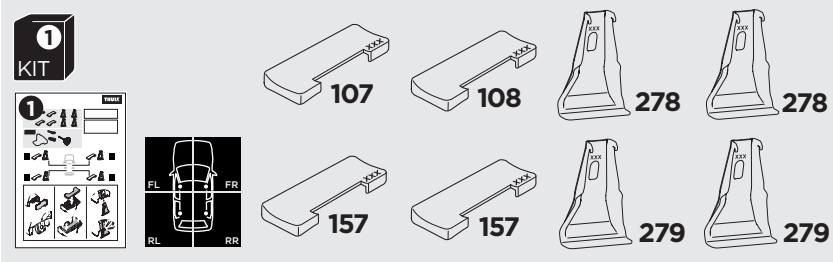

1

Kit 145062

HYUNDAI Tucson, 5-dr SUV, 15-

ISO 11154-E

THULE WingBar Evo	THULE WingBar Edge	THULE WingBar	THULE SquareBar Evo	Evo X (scale)	Edge X (scale)
HYUNDAI Tucson, 5-dr SUV, 15-				45	G

THULE ProBar Evo	THULE SlideBar Evo	X (mm/inch)		
HYUNDAI Tucson, 5-dr SUV, 15-		1101 mm / 43 3/8"		

THULE WingBar Evo	THULE WingBar Edge	THULE WingBar	THULE SquareBar Evo	Evo Y (scale)	Edge Y (scale)
HYUNDAI Tucson, 5-dr SUV, 15-				42	M

THULE ProBar Evo	THULE SlideBar Evo	Y (mm/inch)		
HYUNDAI Tucson, 5-dr SUV, 15-		1071 mm / 42 1/8"		

	W (mm/inch)	Z (mm/inch)
HYUNDAI Tucson, 5-dr SUV, 15-	700 mm / 27 1/2"	300 mm / 11 3/4"