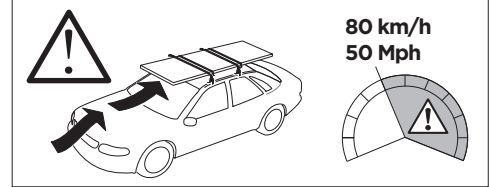

1

Kit 145062

HYUNDAI Tucson, 5-dr SUV, 15-

ISO 11154-E

THULE WingBar Evo	THULE WingBar Edge	THULE WingBar	THULE SquareBar Evo	Evo X (scale)	Edge X (scale)
HYUNDAI Tucson, 5-dr SUV, 15-				45	G

THULE ProBar Evo	THULE SlideBar Evo	X (mm/inch)		
HYUNDAI Tucson, 5-dr SUV, 15-		1101 mm / 43 3/8"		

THULE WingBar Evo	THULE WingBar Edge	THULE WingBar	THULE SquareBar Evo	Evo Y (scale)	Edge Y (scale)
HYUNDAI Tucson, 5-dr SUV, 15-				42	M

THULE ProBar Evo	THULE SlideBar Evo	Y (mm/inch)		
HYUNDAI Tucson, 5-dr SUV, 15-		1071 mm / 42 1/8"		