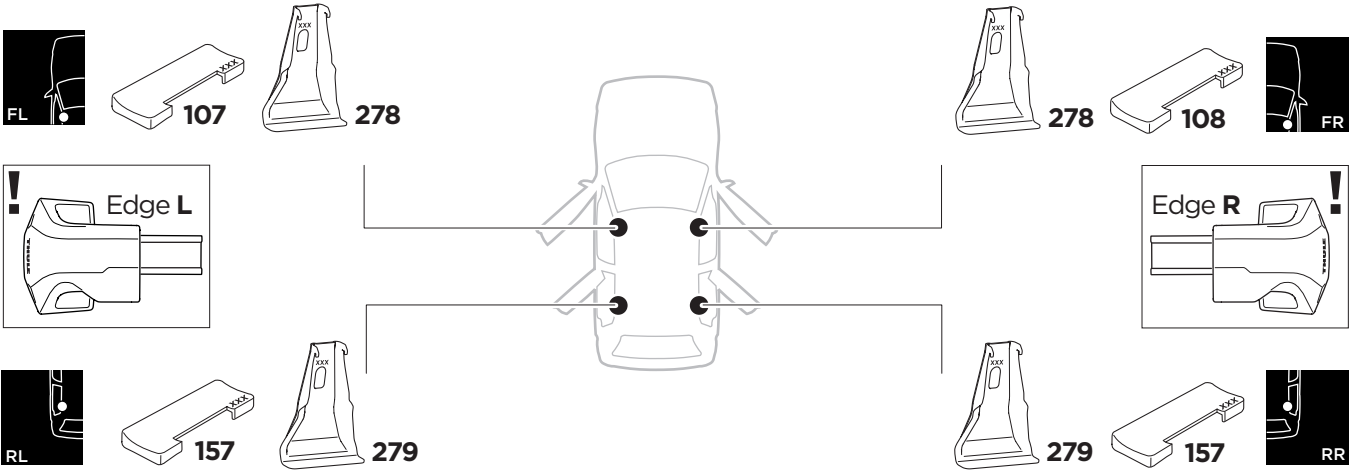

1

Kit 145062

HYUNDAI Tucson, 5-dr SUV, 15-

ISO 11154-E

THULE WingBar Evo	THULE WingBar Edge	THULE WingBar	THULE SquareBar Evo	Evo X (scale)	Edge X (scale)
HYUNDAI Tucson, 5-dr SUV, 15-				45	G

THULE ProBar Evo	THULE SlideBar Evo	X (mm/inch)		
HYUNDAI Tucson, 5-dr SUV, 15-		1101 mm / 43 3/8"		

THULE WingBar Evo	THULE WingBar Edge	THULE WingBar	THULE SquareBar Evo	Evo Y (scale)	Edge Y (scale)
HYUNDAI Tucson, 5-dr SUV, 15-				42	M

THULE ProBar Evo	THULE SlideBar Evo	Y (mm/inch)		
HYUNDAI Tucson, 5-dr SUV, 15-		1071 mm / 42 1/8"		

	W (mm/inch)	Z (mm/inch)
HYUNDAI Tucson, 5-dr SUV, 15-	700 mm / 27 1/2"	300 mm / 11 3/4"