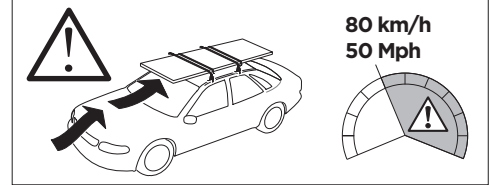

1

Kit 145061

SEAT Ateca, 5-dr SUV, 16-

ISO 11154-E

THULE WingBar Evo	THULE WingBar Edge	THULE WingBar	THULE SquareBar Evo	Evo X (scale)	Edge X (scale)
SEAT Ateca, 5-dr SUV, 16-				48	A

THULE ProBar Evo	THULE SlideBar Evo	X (mm/inch)		
SEAT Ateca, 5-dr SUV, 16-		1131 mm / 44 1/2"		

THULE WingBar Evo	THULE WingBar Edge	THULE WingBar	THULE SquareBar Evo	Evo Y (scale)	Edge Y (scale)
SEAT Ateca, 5-dr SUV, 16-				41,5	N

THULE ProBar Evo	THULE SlideBar Evo	Y (mm/inch)		
SEAT Ateca, 5-dr SUV, 16-		1066 mm / 42"		

	W (mm/inch)	Z (mm/inch)
SEAT Ateca, 5-dr SUV, 16-	720 mm / 28 3/8"	320 mm / 12 5/8"