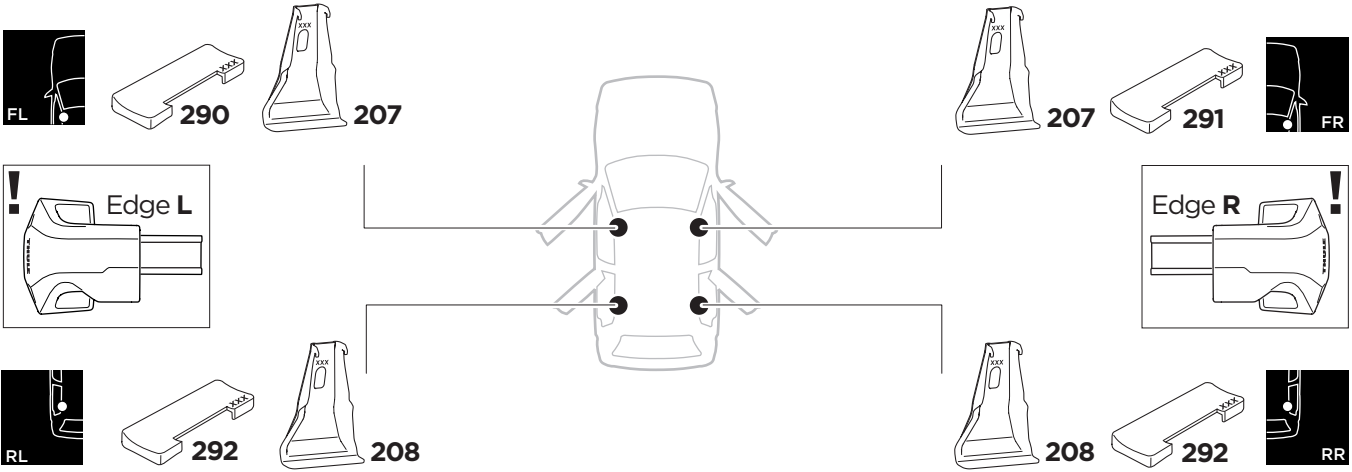

1

Kit 145061

SEAT Ateca, 5-dr SUV, 16-

ISO 11154-E

THULE WingBar Evo	THULE WingBar Edge	THULE WingBar	THULE SquareBar Evo	Evo X (scale)	Edge X (scale)
SEAT Ateca, 5-dr SUV, 16-				48	A

THULE ProBar Evo	THULE SlideBar Evo	X (mm/inch)		
SEAT Ateca, 5-dr SUV, 16-		1131 mm / 44 1/2"		

THULE WingBar Evo	THULE WingBar Edge	THULE WingBar	THULE SquareBar Evo	Evo Y (scale)	Edge Y (scale)
SEAT Ateca, 5-dr SUV, 16-				41,5	N

THULE ProBar Evo	THULE SlideBar Evo	Y (mm/inch)		
SEAT Ateca, 5-dr SUV, 16-		1066 mm / 42"		

	W (mm/inch)	Z (mm/inch)
SEAT Ateca, 5-dr SUV, 16-	720 mm / 28 3/8"	320 mm / 12 5/8"