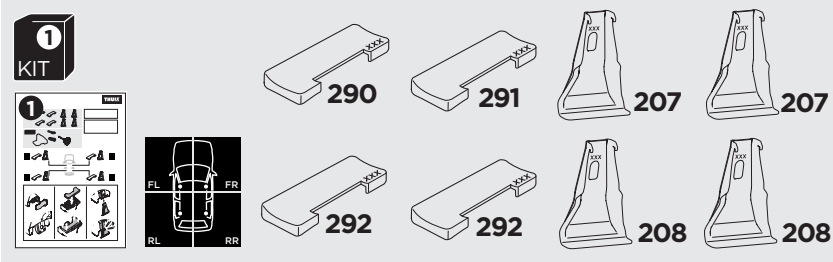

1

Kit 145061

SEAT Ateca, 5-dr SUV, 16-

ISO 11154-E

THULE WingBar Evo	THULE WingBar Edge	THULE WingBar	THULE SquareBar Evo	Evo X (scale)	Edge X (scale)
SEAT Ateca, 5-dr SUV, 16-				48	A

THULE ProBar Evo	THULE SlideBar Evo	X (mm/inch)		
SEAT Ateca, 5-dr SUV, 16-		1131 mm / 44 1/2"		

THULE WingBar Evo	THULE WingBar Edge	THULE WingBar	THULE SquareBar Evo	Evo Y (scale)	Edge Y (scale)
SEAT Ateca, 5-dr SUV, 16-				41,5	N

THULE ProBar Evo	THULE SlideBar Evo	Y (mm/inch)		
SEAT Ateca, 5-dr SUV, 16-		1066 mm / 42"		

	W (mm/inch)	Z (mm/inch)
SEAT Ateca, 5-dr SUV, 16-	720 mm / 28 3/8"	320 mm / 12 5/8"