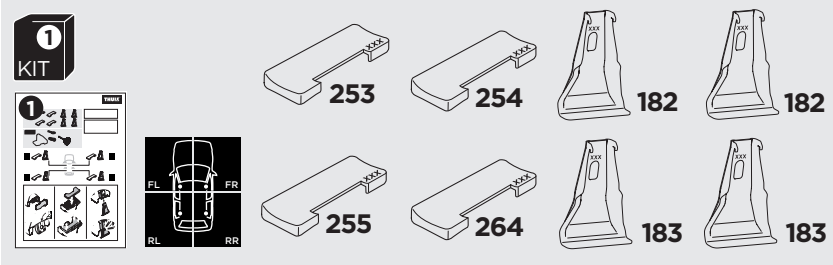

1

Kit 145058

TOYOTA RAV4, 5-dr SUV, 13-15, 16-18

ISO 11154-E

THULE WingBar Evo	THULE WingBar Edge	THULE WingBar	THULE SquareBar Evo	Evo X (scale)	Edge X (scale)
TOYOTA RAV4, 5-dr SUV, 13-15, 16-18				44	I
THULE ProBar Evo	THULE SlideBar Evo				X (mm/inch)
TOYOTA RAV4, 5-dr SUV, 13-15, 16-18				1091 mm / 43"	

THULE WingBar Evo	THULE WingBar Edge	THULE WingBar	THULE SquareBar Evo	Evo Y (scale)	Edge Y (scale)
TOYOTA RAV4, 5-dr SUV, 13-15, 16-18				36,5	F
THULE ProBar Evo	THULE SlideBar Evo				Y (mm/inch)
TOYOTA RAV4, 5-dr SUV, 13-15, 16-18				1016 mm / 40"	

	W (mm/inch)	Z (mm/inch)
TOYOTA RAV4, 5-dr SUV, 13-15, 16-18	700 mm / 27 1/2"	350 mm / 13 3/4"