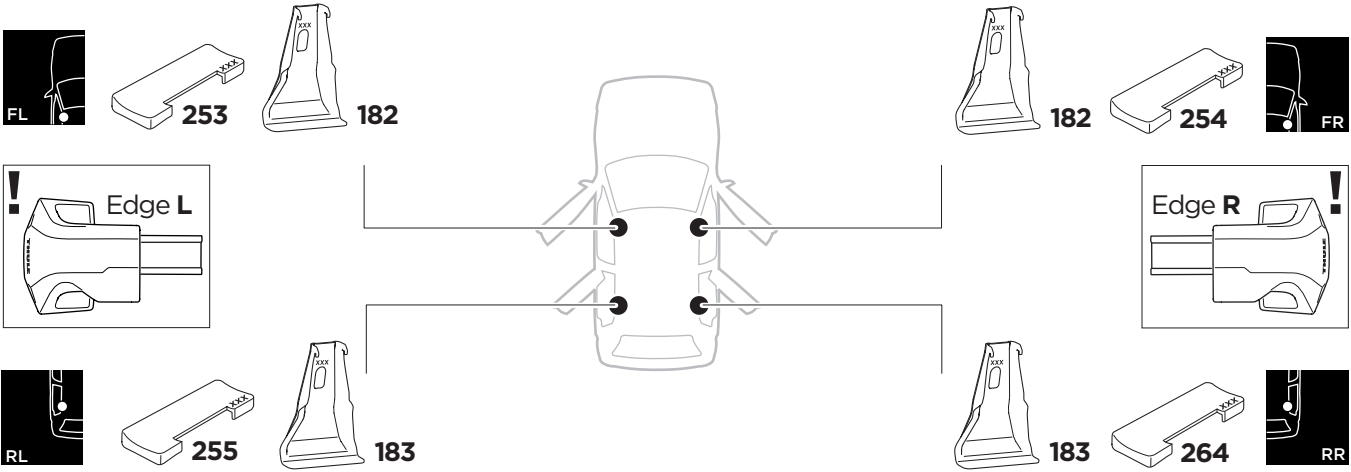

1

Kit 145058

TOYOTA RAV4, 5-dr SUV, 13-15, 16-18

ISO 11154-E

THULE WingBar Evo	THULE WingBar Edge	THULE WingBar	THULE SquareBar Evo	Evo X (scale)	Edge X (scale)
TOYOTA RAV4, 5-dr SUV, 13-15, 16-18				44	I
THULE ProBar Evo	THULE SlideBar Evo				X (mm/inch)
TOYOTA RAV4, 5-dr SUV, 13-15, 16-18				1091 mm / 43"	

THULE WingBar Evo	THULE WingBar Edge	THULE WingBar	THULE SquareBar Evo	Evo Y (scale)	Edge Y (scale)
TOYOTA RAV4, 5-dr SUV, 13-15, 16-18				36,5	F
THULE ProBar Evo	THULE SlideBar Evo				Y (mm/inch)
TOYOTA RAV4, 5-dr SUV, 13-15, 16-18				1016 mm / 40"	

	W (mm/inch)	Z (mm/inch)
TOYOTA RAV4, 5-dr SUV, 13-15, 16-18	700 mm / 27 1/2"	350 mm / 13 3/4"