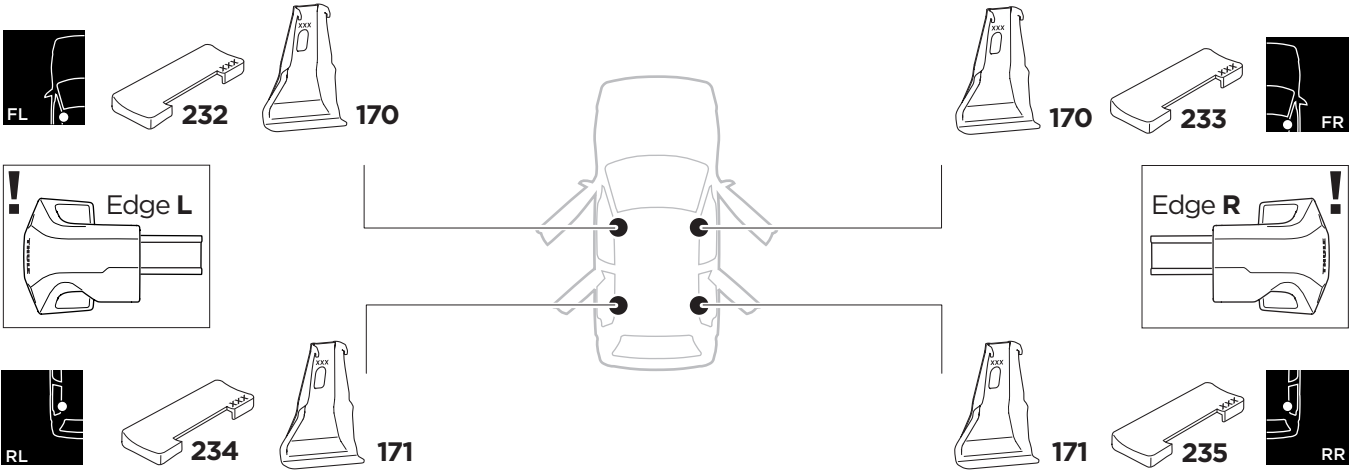

1

Kit 145053

KIA Morning, 5-dr Hatchback, 17-
KIA Picanto, 5-dr Hatchback, 17-

ISO 11154-E

THULE WingBar Evo	THULE WingBar Edge	THULE WingBar	THULE SquareBar Evo	Evo X (scale)	Edge X (scale)
KIA Morning, 5-dr Hatchback, 17-				32	0
KIA Picanto, 5-dr Hatchback, 17-				32	0

THULE ProBar Evo	THULE SlideBar Evo	X (mm/inch)
KIA Morning, 5-dr Hatchback, 17-		971 / 38 1/4"
KIA Picanto, 5-dr Hatchback, 17-		971 / 38 1/4"

THULE WingBar Evo	THULE WingBar Edge	THULE WingBar	THULE SquareBar Evo	Evo Y (scale)	Edge Y (scale)
KIA Morning, 5-dr Hatchback, 17-				28	E
KIA Picanto, 5-dr Hatchback, 17-				28	E

THULE ProBar Evo	THULE SlideBar Evo	Y (mm/inch)
KIA Morning, 5-dr Hatchback, 17-		931 / 36 5/8"
KIA Picanto, 5-dr Hatchback, 17-		931 / 36 5/8"

	W (mm/inch)	Z (mm/inch)
KIA Morning, 5-dr Hatchback, 17-	670 / 26 3/8"	175 / 6 7/8"
KIA Picanto, 5-dr Hatchback, 17-	670 / 26 3/8"	175 / 6 7/8"