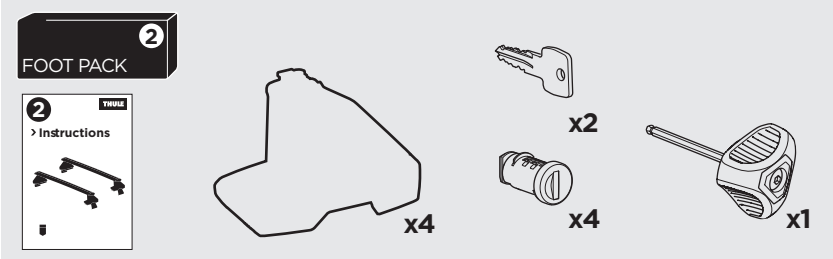

1

Kit 145045

CITROËN C3, 5-dr Hatchback, 17-

ISO 11154-E

THULE WingBar Evo	THULE WingBar Edge	THULE WingBar	THULE SquareBar Evo	Evo X (scale)	Edge X (scale)
CITROËN C3, 5-dr Hatchback, 17-				35	I
THULE ProBar Evo	THULE SlideBar Evo				X (mm/inch)
CITROËN C3, 5-dr Hatchback, 17-				1001 mm / 39 3/8"	

THULE WingBar Evo	THULE WingBar Edge	THULE WingBar	THULE SquareBar Evo	Evo Y (scale)	Edge Y (scale)
CITROËN C3, 5-dr Hatchback, 17-				31	Q
THULE ProBar Evo	THULE SlideBar Evo				Y (mm/inch)
CITROËN C3, 5-dr Hatchback, 17-				961 mm / 37 7/8"	

	W (mm/inch)	Z (mm/inch)
CITROËN C3, 5-dr Hatchback, 17-	725 mm / 28 1/2"	260 mm / 10 1/4"