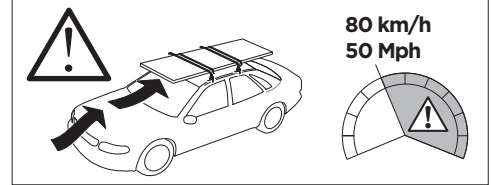

1

Kit 145045

CITROËN C3, 5-dr Hatchback, 17-

ISO 11154-E

THULE WingBar Evo	THULE WingBar Edge	THULE WingBar	THULE SquareBar Evo	Evo X (scale)	Edge X (scale)
CITROËN C3, 5-dr Hatchback, 17-				35	I
THULE ProBar Evo	THULE SlideBar Evo				X (mm/inch)
CITROËN C3, 5-dr Hatchback, 17-				1001 mm / 39 3/8"	

THULE WingBar Evo	THULE WingBar Edge	THULE WingBar	THULE SquareBar Evo	Evo Y (scale)	Edge Y (scale)
CITROËN C3, 5-dr Hatchback, 17-				31	Q
THULE ProBar Evo	THULE SlideBar Evo				Y (mm/inch)
CITROËN C3, 5-dr Hatchback, 17-				961 mm / 37 7/8"	