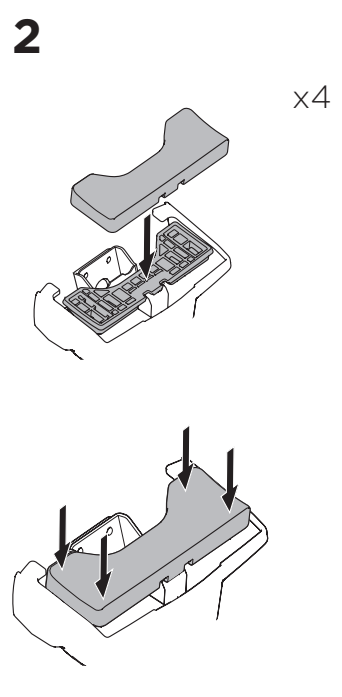

## Kit 145043

HONDA Civic, 5-dr Hatchback, 17- (Without glassroof)

ISO 11154-E

THULE WingBar Evo	THULE WingBar Edge	THULE WingBar	THULE SquareBar Evo	<b>Evo X (scale)</b>	<b>Edge X (scale)</b>
<b>HONDA Civic, 5-dr Hatchback, 17- (Without glassroof)</b>				<b>40,5</b>	<b>P</b>

THULE ProBar Evo	THULE SlideBar Evo	<b>X (mm/inch)</b>		
<b>HONDA Civic, 5-dr Hatchback, 17- (Without glassroof)</b>		<b>1056 mm / 41 5/8"</b>		

THULE WingBar Evo	THULE WingBar Edge	THULE WingBar	THULE SquareBar Evo	<b>Evo Y (scale)</b>	<b>Edge Y (scale)</b>
<b>HONDA Civic, 5-dr Hatchback, 17- (Without glassroof)</b>				<b>36,5</b>	<b>F</b>

THULE ProBar Evo	THULE SlideBar Evo	<b>Y (mm/inch)</b>		
<b>HONDA Civic, 5-dr Hatchback, 17- (Without glassroof)</b>		<b>1016 mm / 40"</b>		

	<b>W (mm/inch)</b>	<b>Z (mm/inch)</b>
<b>HONDA Civic, 5-dr Hatchback, 17- (Without glassroof)</b>	<b>680 mm / 26 3/4"</b>	<b>200 mm / 7 7/8"</b>