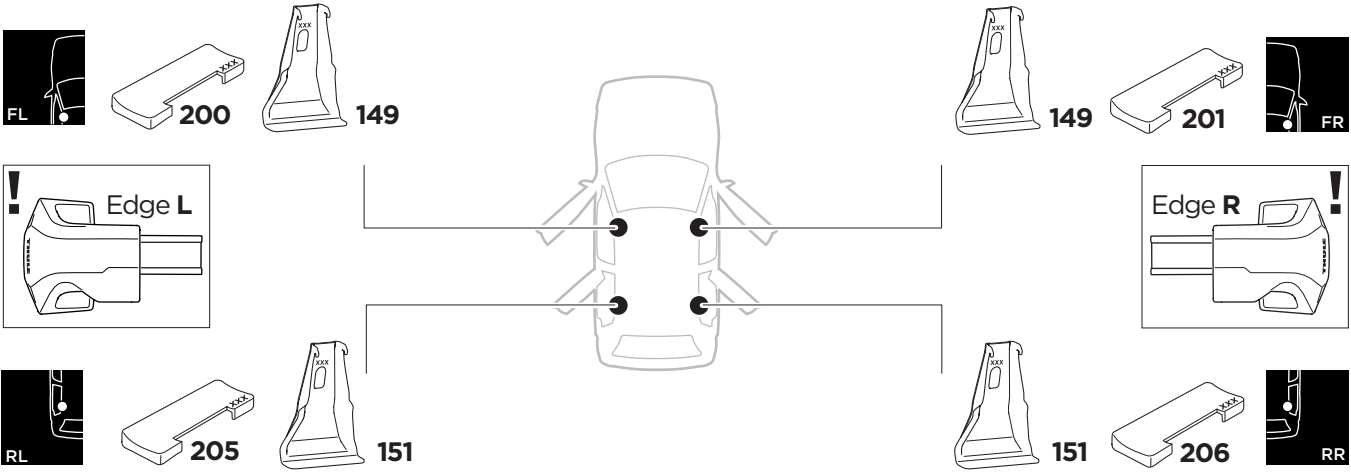

## Kit 145043

HONDA Civic, 5-dr Hatchback, 17- (Without glassroof)

ISO 11154-E

THULE WingBar Evo	THULE WingBar Edge	THULE WingBar	THULE SquareBar Evo	<b>Evo X (scale)</b>	<b>Edge X (scale)</b>
<b>HONDA Civic, 5-dr Hatchback, 17- (Without glassroof)</b>				<b>40,5</b>	<b>P</b>

THULE ProBar Evo	THULE SlideBar Evo	<b>X (mm/inch)</b>		
<b>HONDA Civic, 5-dr Hatchback, 17- (Without glassroof)</b>		<b>1056 mm / 41 5/8"</b>		

THULE WingBar Evo	THULE WingBar Edge	THULE WingBar	THULE SquareBar Evo	<b>Evo Y (scale)</b>	<b>Edge Y (scale)</b>
<b>HONDA Civic, 5-dr Hatchback, 17- (Without glassroof)</b>				<b>36,5</b>	<b>F</b>

THULE ProBar Evo	THULE SlideBar Evo	<b>Y (mm/inch)</b>		
<b>HONDA Civic, 5-dr Hatchback, 17- (Without glassroof)</b>		<b>1016 mm / 40"</b>		

	<b>W (mm/inch)</b>	<b>Z (mm/inch)</b>
<b>HONDA Civic, 5-dr Hatchback, 17- (Without glassroof)</b>	<b>680 mm / 26 3/4"</b>	<b>200 mm / 7 7/8"</b>