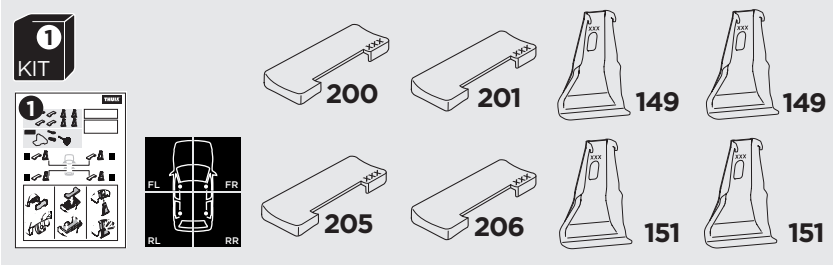

# 1

## Kit 145043

HONDA Civic, 5-dr Hatchback, 17- (Without glassroof)

ISO 11154-E

THULE WingBar Evo	THULE WingBar Edge	THULE WingBar	THULE SquareBar Evo	<b>Evo X (scale)</b>	<b>Edge X (scale)</b>
<b>HONDA Civic, 5-dr Hatchback, 17- (Without glassroof)</b>				<b>40,5</b>	<b>P</b>

THULE ProBar Evo	THULE SlideBar Evo	<b>X (mm/inch)</b>		
<b>HONDA Civic, 5-dr Hatchback, 17- (Without glassroof)</b>		<b>1056 mm / 41 5/8"</b>		

THULE WingBar Evo	THULE WingBar Edge	THULE WingBar	THULE SquareBar Evo	<b>Evo Y (scale)</b>	<b>Edge Y (scale)</b>
<b>HONDA Civic, 5-dr Hatchback, 17- (Without glassroof)</b>				<b>36,5</b>	<b>F</b>

THULE ProBar Evo	THULE SlideBar Evo	<b>Y (mm/inch)</b>		
<b>HONDA Civic, 5-dr Hatchback, 17- (Without glassroof)</b>		<b>1016 mm / 40"</b>		

	<b>W (mm/inch)</b>	<b>Z (mm/inch)</b>
<b>HONDA Civic, 5-dr Hatchback, 17- (Without glassroof)</b>	<b>680 mm / 26 3/4"</b>	<b>200 mm / 7 7/8"</b>