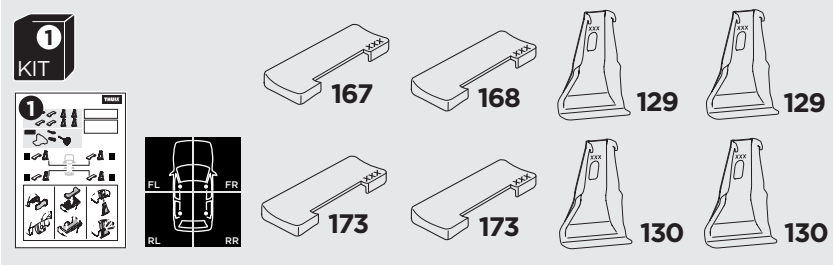

1

Kit 145042

AUDI Q2, 5-dr SUV, 17-

ISO 11154-E

THULE WingBar Evo	THULE WingBar Edge	THULE WingBar	THULE SquareBar Evo	Evo X (scale)	Edge X (scale)
AUDI Q2, 5-dr SUV, 17-				41	O
THULE ProBar Evo	THULE SlideBar Evo				X (mm/inch)
AUDI Q2, 5-dr SUV, 17-				1061 mm / 41 3/4"	

THULE WingBar Evo	THULE WingBar Edge	THULE WingBar	THULE SquareBar Evo	Evo Y (scale)	Edge Y (scale)
AUDI Q2, 5-dr SUV, 17-				34,5	J
THULE ProBar Evo	THULE SlideBar Evo				Y (mm/inch)
AUDI Q2, 5-dr SUV, 17-				996 mm / 39 1/4"	

	W (mm/inch)	Z (mm/inch)
AUDI Q2, 5-dr SUV, 17-	720 mm / 28 3/8"	240 mm / 9 1/2"