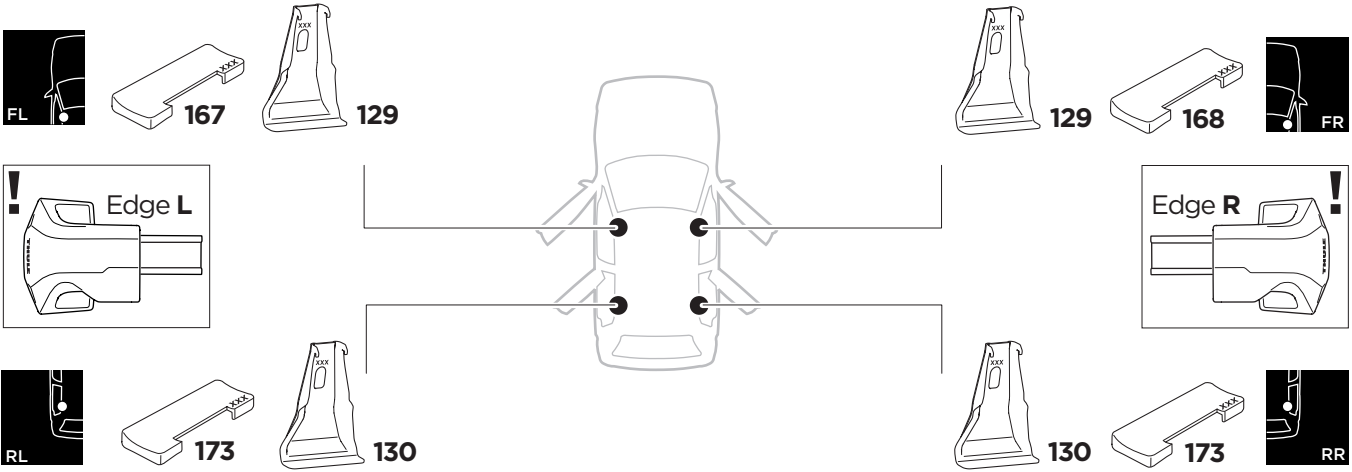

1

Kit 145042

AUDI Q2, 5-dr SUV, 17-

ISO 11154-E

THULE WingBar Evo	THULE WingBar Edge	THULE WingBar	THULE SquareBar Evo	Evo X (scale)	Edge X (scale)
AUDI Q2, 5-dr SUV, 17-				41	O
THULE ProBar Evo	THULE SlideBar Evo				X (mm/inch)
AUDI Q2, 5-dr SUV, 17-				1061 mm / 41 3/4"	

THULE WingBar Evo	THULE WingBar Edge	THULE WingBar	THULE SquareBar Evo	Evo Y (scale)	Edge Y (scale)
AUDI Q2, 5-dr SUV, 17-				34,5	J
THULE ProBar Evo	THULE SlideBar Evo				Y (mm/inch)
AUDI Q2, 5-dr SUV, 17-				996 mm / 39 1/4"	

	W (mm/inch)	Z (mm/inch)
AUDI Q2, 5-dr SUV, 17-	720 mm / 28 3/8"	240 mm / 9 1/2"