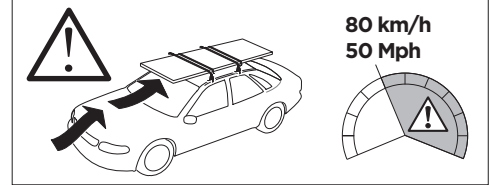

1

Kit 145042

AUDI Q2, 5-dr SUV, 17-

ISO 11154-E

THULE WingBar Evo	THULE WingBar Edge	THULE WingBar	THULE SquareBar Evo	Evo X (scale)	Edge X (scale)
AUDI Q2, 5-dr SUV, 17-				41	O
THULE ProBar Evo	THULE SlideBar Evo				X (mm/inch)
AUDI Q2, 5-dr SUV, 17-				1061 mm / 41 3/4"	