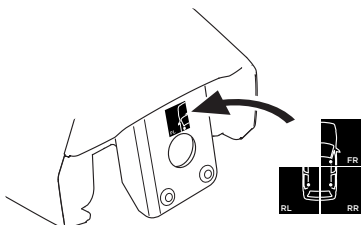

Evo

Edge

2

x4

3

x4

THULE WingBar Evo	THULE WingBar Edge	THULE WingBar	THULE SquareBar Evo	Evo X (scale)	Edge X (scale)
AUDI A4, 4-dr Sedan, 16-				37	E

THULE ProBar Evo	THULE SlideBar Evo	X (mm/inch)		
AUDI A4, 4-dr Sedan, 16-		1021 mm / 40 1/4"		

	W (mm/inch)	Z (mm/inch)
AUDI A4, 4-dr Sedan, 16-	830 mm / 32 3/4"	215 mm / 8 1/2"