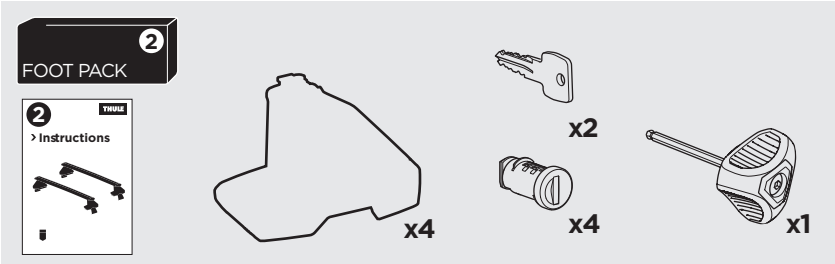

1

Kit 145026

HOLDEN Astra Sports Tourer, 5-dr Estate, 16-
 OPEL Astra Sports Tourer, 5-dr Estate, 16-
 VAUXHALL Astra Sports Tourer, 5-dr Estate, 16-

ISO 11154-E

THULE WingBar Evo	THULE WingBar Edge	THULE WingBar	THULE SquareBar Evo	Evo X (scale)	Edge X (scale)
HOLDEN Astra Sports Tourer, 5-dr Estate, 16-				43	K
OPEL Astra Sports Tourer, 5-dr Estate, 16-				43	K
VAUXHALL Astra Sports Tourer, 5-dr Estate, 16-				43	K

THULE ProBar Evo	THULE SlideBar Evo	X (mm/inch)
HOLDEN Astra Sports Tourer, 5-dr Estate, 16-		1081 mm / 42 9/16"
OPEL Astra Sports Tourer, 5-dr Estate, 16-		1081 mm / 42 9/16"
VAUXHALL Astra Sports Tourer, 5-dr Estate, 16-		1081 mm / 42 9/16"

	W (mm/inch)	Z (mm/inch)
HOLDEN Astra Sports Tourer, 5-dr Estate, 16-	720 mm / 28 3/8"	250 mm / 9 7/8"
OPEL Astra Sports Tourer, 5-dr Estate, 16-	720 mm / 28 3/8"	250 mm / 9 7/8"
VAUXHALL Astra Sports Tourer, 5-dr Estate, 16-	720 mm / 28 3/8"	250 mm / 9 7/8"