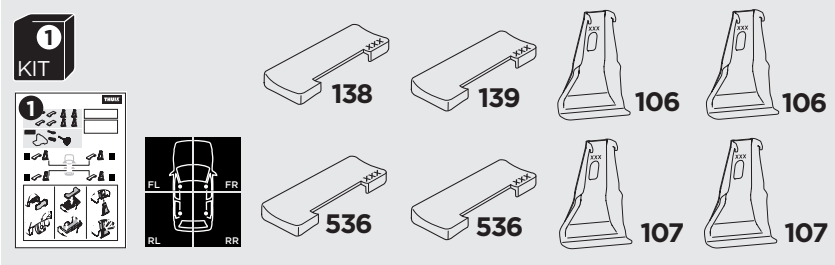

1

Kit 145026

HOLDEN Astra Sports Tourer, 5-dr Estate, 16-
 OPEL Astra Sports Tourer, 5-dr Estate, 16-
 VAUXHALL Astra Sports Tourer, 5-dr Estate, 16-

ISO 11154-E

THULE WingBar Evo	THULE WingBar Edge	THULE WingBar	THULE SquareBar Evo	Evo X (scale)	Edge X (scale)
HOLDEN Astra Sports Tourer, 5-dr Estate, 16-				43	K
OPEL Astra Sports Tourer, 5-dr Estate, 16-				43	K
VAUXHALL Astra Sports Tourer, 5-dr Estate, 16-				43	K

THULE ProBar Evo	THULE SlideBar Evo	X (mm/inch)
HOLDEN Astra Sports Tourer, 5-dr Estate, 16-		1081 mm / 42 9/16"
OPEL Astra Sports Tourer, 5-dr Estate, 16-		1081 mm / 42 9/16"
VAUXHALL Astra Sports Tourer, 5-dr Estate, 16-		1081 mm / 42 9/16"

	W (mm/inch)	Z (mm/inch)
HOLDEN Astra Sports Tourer, 5-dr Estate, 16-	720 mm / 28 3/8"	250 mm / 9 7/8"
OPEL Astra Sports Tourer, 5-dr Estate, 16-	720 mm / 28 3/8"	250 mm / 9 7/8"
VAUXHALL Astra Sports Tourer, 5-dr Estate, 16-	720 mm / 28 3/8"	250 mm / 9 7/8"