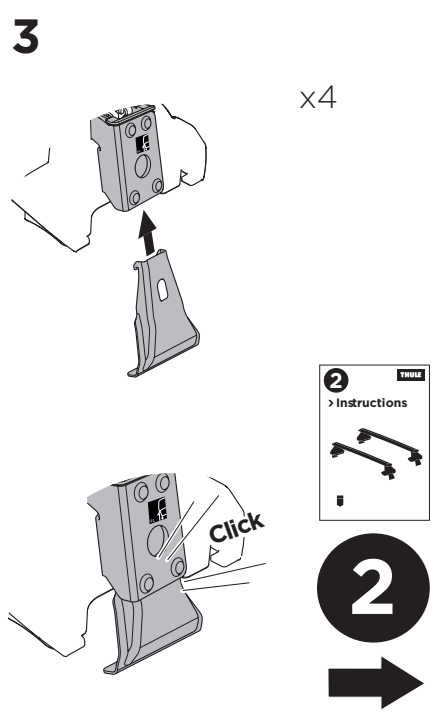

1

Kit 145026

HOLDEN Astra Sports Tourer, 5-dr Estate, 16-
OPEL Astra Sports Tourer, 5-dr Estate, 16-
VAUXHALL Astra Sports Tourer, 5-dr Estate, 16-

ISO 11154-E

THULE WingBar Evo	THULE WingBar Edge	THULE WingBar	THULE SquareBar Evo	Evo X (scale)	Edge X (scale)
HOLDEN Astra Sports Tourer, 5-dr Estate, 16-				43	K
OPEL Astra Sports Tourer, 5-dr Estate, 16-				43	K
VAUXHALL Astra Sports Tourer, 5-dr Estate, 16-				43	K

THULE ProBar Evo	THULE SlideBar Evo	X (mm/inch)
HOLDEN Astra Sports Tourer, 5-dr Estate, 16-		1081 mm / 42 9/16"
OPEL Astra Sports Tourer, 5-dr Estate, 16-		1081 mm / 42 9/16"
VAUXHALL Astra Sports Tourer, 5-dr Estate, 16-		1081 mm / 42 9/16"

THULE WingBar Evo	THULE WingBar Edge	THULE WingBar	THULE SquareBar Evo	Evo Y (scale)	Edge Y (scale)
HOLDEN Astra Sports Tourer, 5-dr Estate, 16-				38	C
OPEL Astra Sports Tourer, 5-dr Estate, 16-				38	C
VAUXHALL Astra Sports Tourer, 5-dr Estate, 16-				38	C

THULE ProBar Evo	THULE SlideBar Evo	Y (mm/inch)
HOLDEN Astra Sports Tourer, 5-dr Estate, 16-		1031 mm / 40 5/8"
OPEL Astra Sports Tourer, 5-dr Estate, 16-		1031 mm / 40 5/8"
VAUXHALL Astra Sports Tourer, 5-dr Estate, 16-		1031 mm / 40 5/8"

	W (mm/inch)	Z (mm/inch)
HOLDEN Astra Sports Tourer, 5-dr Estate, 16-	720 mm / 28 3/8"	250 mm / 9 7/8"
OPEL Astra Sports Tourer, 5-dr Estate, 16-	720 mm / 28 3/8"	250 mm / 9 7/8"
VAUXHALL Astra Sports Tourer, 5-dr Estate, 16-	720 mm / 28 3/8"	250 mm / 9 7/8"