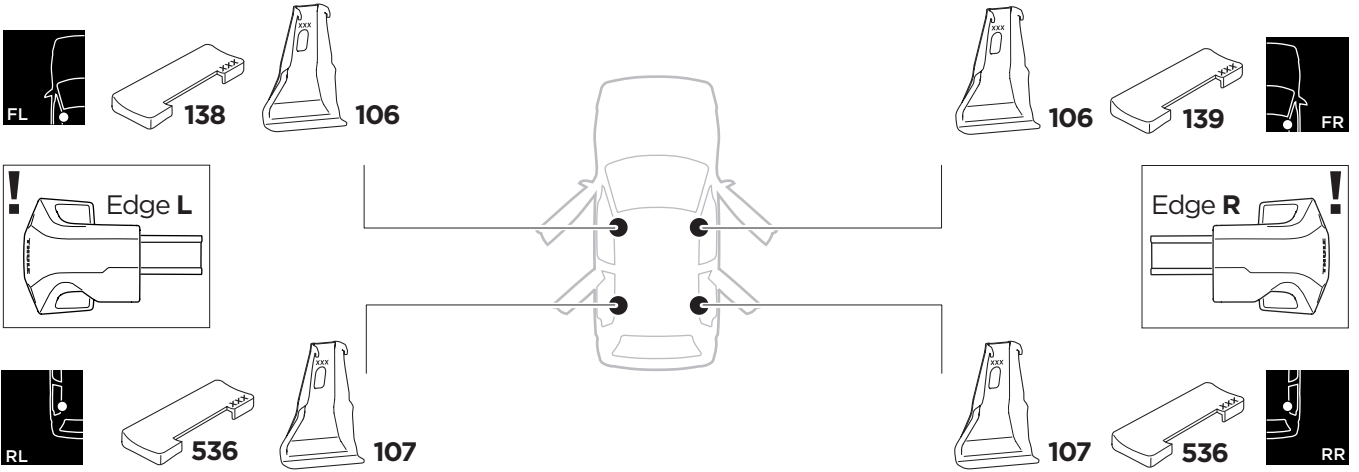

1

Kit 145026

HOLDEN Astra Sports Tourer, 5-dr Estate, 16-
 OPEL Astra Sports Tourer, 5-dr Estate, 16-
 VAUXHALL Astra Sports Tourer, 5-dr Estate, 16-

ISO 11154-E

THULE WingBar Evo	THULE WingBar Edge	THULE WingBar	THULE SquareBar Evo	Evo X (scale)	Edge X (scale)
HOLDEN Astra Sports Tourer, 5-dr Estate, 16-				43	K
OPEL Astra Sports Tourer, 5-dr Estate, 16-				43	K
VAUXHALL Astra Sports Tourer, 5-dr Estate, 16-				43	K

THULE ProBar Evo	THULE SlideBar Evo	X (mm/inch)
HOLDEN Astra Sports Tourer, 5-dr Estate, 16-		1081 mm / 42 9/16"
OPEL Astra Sports Tourer, 5-dr Estate, 16-		1081 mm / 42 9/16"
VAUXHALL Astra Sports Tourer, 5-dr Estate, 16-		1081 mm / 42 9/16"

THULE ProBar Evo	THULE SlideBar Evo	Y (mm/inch)
HOLDEN Astra Sports Tourer, 5-dr Estate, 16-		1031 mm / 40 5/8"
OPEL Astra Sports Tourer, 5-dr Estate, 16-		1031 mm / 40 5/8"
VAUXHALL Astra Sports Tourer, 5-dr Estate, 16-		1031 mm / 40 5/8"

	W (mm/inch)	Z (mm/inch)
HOLDEN Astra Sports Tourer, 5-dr Estate, 16-	720 mm / 28 3/8"	250 mm / 9 7/8"
OPEL Astra Sports Tourer, 5-dr Estate, 16-	720 mm / 28 3/8"	250 mm / 9 7/8"
VAUXHALL Astra Sports Tourer, 5-dr Estate, 16-	720 mm / 28 3/8"	250 mm / 9 7/8"