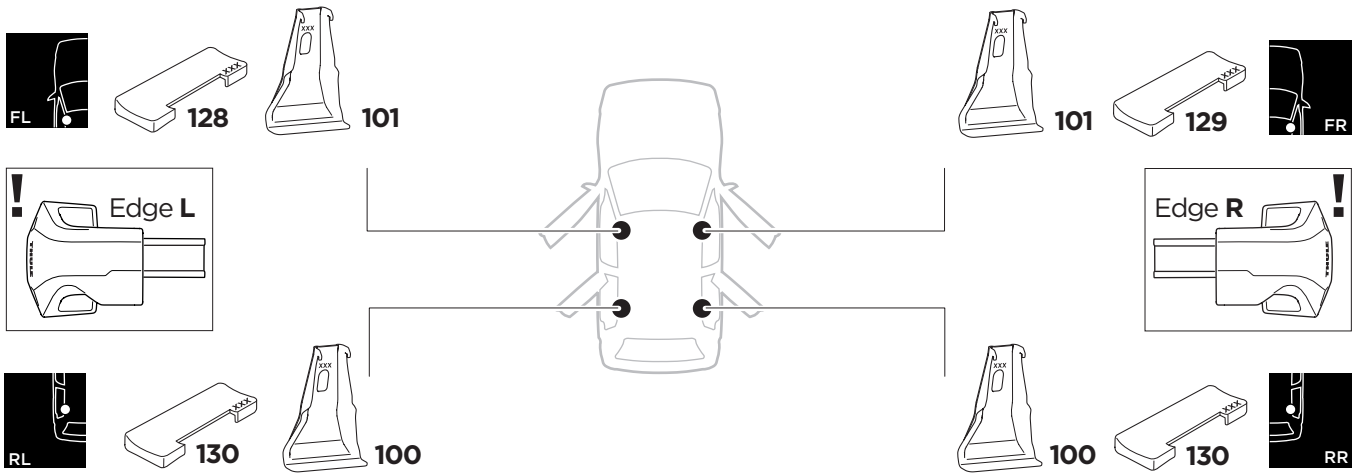

1

Kit 145024

AUDI A1, 5-dr Hatchback, 12-18

ISO 11154-E

THULE WingBar Evo	THULE WingBar Edge	THULE WingBar	THULE SquareBar Evo	Evo X (scale)	Edge X (scale)
AUDI A1, 5-dr Hatchback, 12-18				35	I
THULE ProBar Evo	THULE SlideBar Evo				X (mm/inch)
AUDI A1, 5-dr Hatchback, 12-18				1001 mm / 39 3/8"	

THULE WingBar Evo	THULE WingBar Edge	THULE WingBar	THULE SquareBar Evo	Evo Y (scale)	Edge Y (scale)
AUDI A1, 5-dr Hatchback, 12-18				33,5	L
THULE ProBar Evo	THULE SlideBar Evo				Y (mm/inch)
AUDI A1, 5-dr Hatchback, 12-18				986 mm / 38 7/8"	

	W (mm/inch)	Z (mm/inch)
AUDI A1, 5-dr Hatchback, 12-18	700 mm / 27 1/2"	200 mm / 7 7/8"