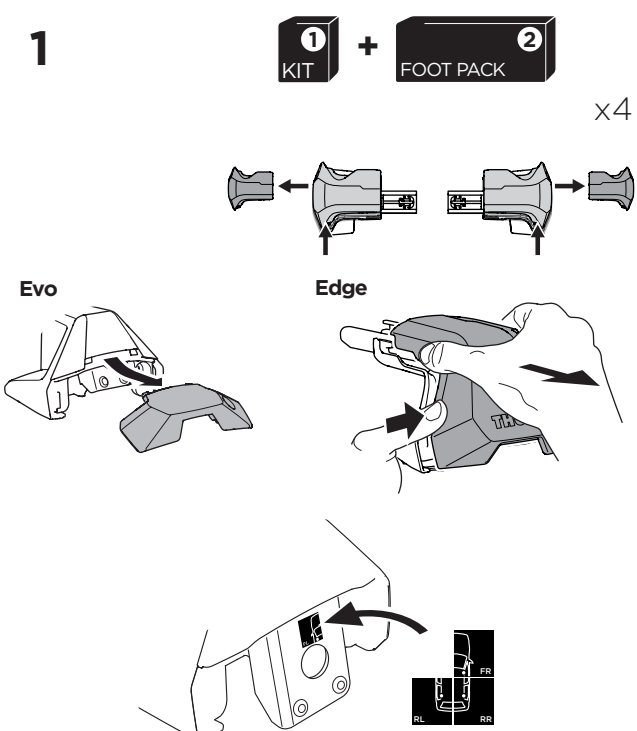

1

Kit 145024

AUDI A1, 5-dr Hatchback, 12-18

ISO 11154-E

THULE WingBar Evo	THULE WingBar Edge	THULE WingBar	THULE SquareBar Evo	Evo X (scale)	Edge X (scale)
AUDI A1, 5-dr Hatchback, 12-18				35	I
THULE ProBar Evo	THULE SlideBar Evo				X (mm/inch)
AUDI A1, 5-dr Hatchback, 12-18				1001 mm / 39 3/8"	

THULE WingBar Evo	THULE WingBar Edge	THULE WingBar	THULE SquareBar Evo	Evo Y (scale)	Edge Y (scale)
AUDI A1, 5-dr Hatchback, 12-18				33,5	L
THULE ProBar Evo	THULE SlideBar Evo				Y (mm/inch)
AUDI A1, 5-dr Hatchback, 12-18				986 mm / 38 7/8"	

	W (mm/inch)	Z (mm/inch)
AUDI A1, 5-dr Hatchback, 12-18	700 mm / 27 1/2"	200 mm / 7 7/8"