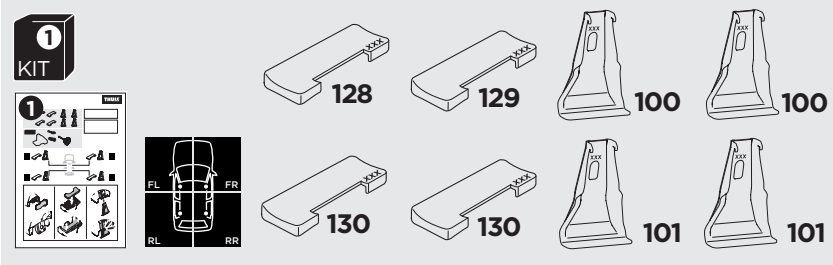

1

Kit 145024

AUDI A1, 5-dr Hatchback, 12-18

ISO 11154-E

THULE WingBar Evo	THULE WingBar Edge	THULE WingBar	THULE SquareBar Evo	Evo X (scale)	Edge X (scale)
AUDI A1, 5-dr Hatchback, 12-18				35	I
THULE ProBar Evo	THULE SlideBar Evo				X (mm/inch)
AUDI A1, 5-dr Hatchback, 12-18				1001 mm / 39 3/8"	

THULE WingBar Evo	THULE WingBar Edge	THULE WingBar	THULE SquareBar Evo	Evo Y (scale)	Edge Y (scale)
AUDI A1, 5-dr Hatchback, 12-18				33,5	L
THULE ProBar Evo	THULE SlideBar Evo				Y (mm/inch)
AUDI A1, 5-dr Hatchback, 12-18				986 mm / 38 7/8"	

	W (mm/inch)	Z (mm/inch)
AUDI A1, 5-dr Hatchback, 12-18	700 mm / 27 1/2"	200 mm / 7 7/8"