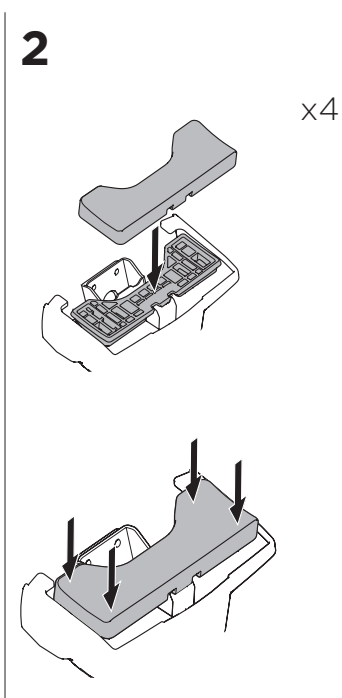

1

Kit 145024

AUDI A1, 5-dr Hatchback, 12-18

ISO 11154-E

THULE WingBar Evo	THULE WingBar Edge	THULE WingBar	THULE SquareBar Evo	Evo X (scale)	Edge X (scale)
AUDI A1, 5-dr Hatchback, 12-18				35	I
THULE ProBar Evo	THULE SlideBar Evo				X (mm/inch)
AUDI A1, 5-dr Hatchback, 12-18				1001 mm / 39 3/8"	

THULE WingBar Evo	THULE WingBar Edge	THULE WingBar	THULE SquareBar Evo	Evo Y (scale)	Edge Y (scale)
AUDI A1, 5-dr Hatchback, 12-18				33,5	L
THULE ProBar Evo	THULE SlideBar Evo				Y (mm/inch)
AUDI A1, 5-dr Hatchback, 12-18				986 mm / 38 7/8"	

	W (mm/inch)	Z (mm/inch)
AUDI A1, 5-dr Hatchback, 12-18	700 mm / 27 1/2"	200 mm / 7 7/8"