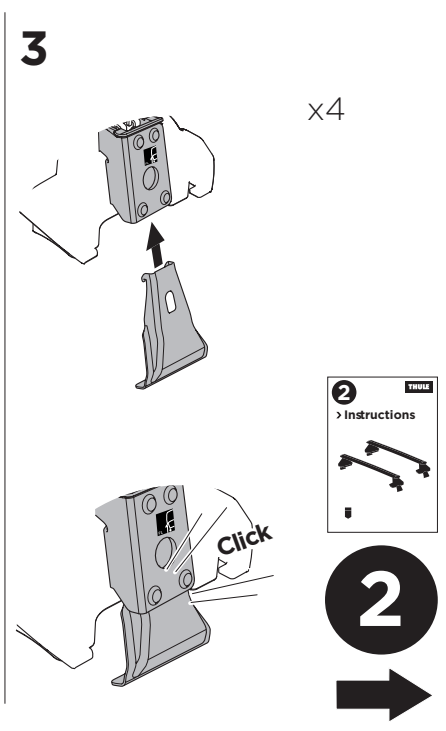

1

Kit 145024

AUDI A1, 5-dr Hatchback, 12-18

ISO 11154-E

THULE WingBar Evo	THULE WingBar Edge	THULE WingBar	THULE SquareBar Evo	Evo X (scale)	Edge X (scale)
AUDI A1, 5-dr Hatchback, 12-18				35	I
THULE ProBar Evo	THULE SlideBar Evo				X (mm/inch)
AUDI A1, 5-dr Hatchback, 12-18				1001 mm / 39 3/8"	

THULE WingBar Evo	THULE WingBar Edge	THULE WingBar	THULE SquareBar Evo	Evo Y (scale)	Edge Y (scale)
AUDI A1, 5-dr Hatchback, 12-18				33,5	L
THULE ProBar Evo	THULE SlideBar Evo				Y (mm/inch)
AUDI A1, 5-dr Hatchback, 12-18				986 mm / 38 7/8"	

	W (mm/inch)	Z (mm/inch)
AUDI A1, 5-dr Hatchback, 12-18	700 mm / 27 1/2"	200 mm / 7 7/8"