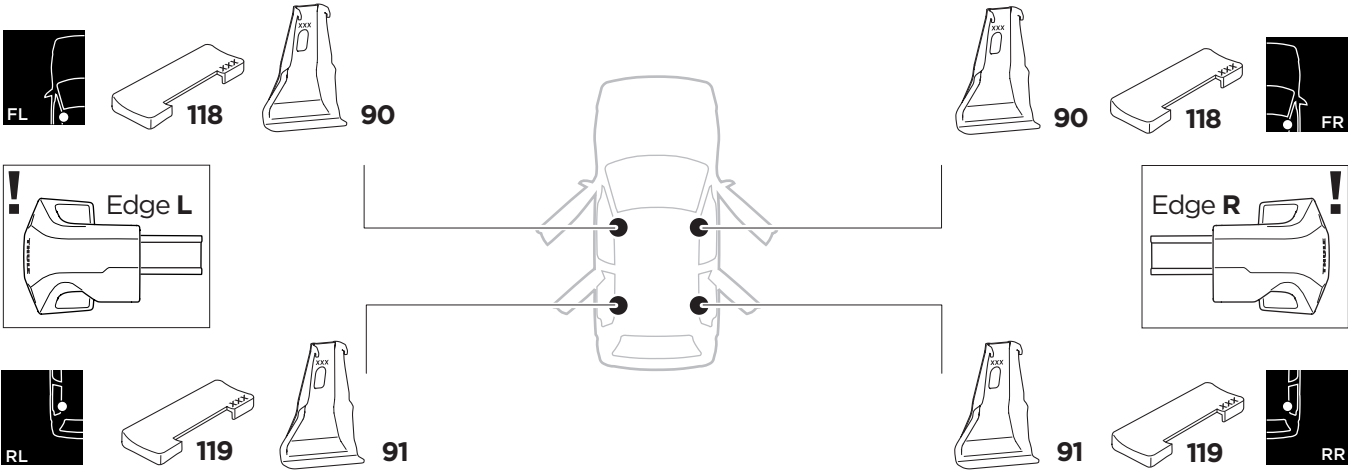

1

Kit 145022

SEAT Mii, 3/5-dr Hatchback, 12-
 SKODA Citigo, 3/5-dr Hatchback, 12-
 VOLKSWAGEN Up, 3/5-dr Hatchback, 12-

ISO 11154-E

 THULE WingBar Evo  THULE WingBar Edge  THULE WingBar  THULE SquareBar Evo	Evo X (scale)	Edge X (scale)
SEAT Mii, 3/5-dr Hatchback, 12-	38,5	B
SKODA Citigo, 3/5-dr Hatchback, 12-	38,5	B
VOLKSWAGEN Up, 3/5-dr Hatchback, 12-	38,5	B

 THULE ProBar Evo  THULE SlideBar Evo	X (mm/inch)
SEAT Mii, 3/5-dr Hatchback, 12-	1036 mm / 40 ³ / ₄ "
SKODA Citigo, 3/5-dr Hatchback, 12-	1036 mm / 40 ³ / ₄ "
VOLKSWAGEN Up, 3/5-dr Hatchback, 12-	1036 mm / 40 ³ / ₄ "

 THULE WingBar Evo  THULE WingBar Edge  THULE WingBar  THULE SquareBar Evo	Evo Y (scale)	Edge Y (scale)
SEAT Mii, 3/5-dr Hatchback, 12-	36,5	F
SKODA Citigo, 3/5-dr Hatchback, 12-	36,5	F
VOLKSWAGEN Up, 3/5-dr Hatchback, 12-	36,5	F

 THULE ProBar Evo  THULE SlideBar Evo	Y (mm/inch)
SEAT Mii, 3/5-dr Hatchback, 12-	1016 mm / 40"
SKODA Citigo, 3/5-dr Hatchback, 12-	1016 mm / 40"
VOLKSWAGEN Up, 3/5-dr Hatchback, 12-	1016 mm / 40"

	W (mm/inch)	Z (mm/inch)
SEAT Mii, 3/5-dr Hatchback, 12-	725 mm / 28 ¹ / ₂ "	340 mm / 13 ³ / ₈ "
SKODA Citigo, 3/5-dr Hatchback, 12-	725 mm / 28 ¹ / ₂ "	340 mm / 13 ³ / ₈ "
VOLKSWAGEN Up, 3/5-dr Hatchback, 12-	725 mm / 28 ¹ / ₂ "	340 mm / 13 ³ / ₈ "