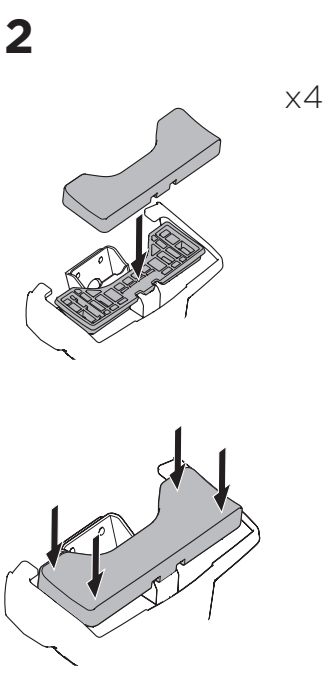

1

Kit 145022

SEAT Mii, 3/5-dr Hatchback, 12-
 SKODA Citigo, 3/5-dr Hatchback, 12-
 VOLKSWAGEN Up, 3/5-dr Hatchback, 12-

ISO 11154-E

 THULE WingBar Evo  THULE WingBar Edge  THULE WingBar  THULE SquareBar Evo	Evo X (scale)	Edge X (scale)
SEAT Mii, 3/5-dr Hatchback, 12-	38,5	B
SKODA Citigo, 3/5-dr Hatchback, 12-	38,5	B
VOLKSWAGEN Up, 3/5-dr Hatchback, 12-	38,5	B

 THULE ProBar Evo  THULE SlideBar Evo	X (mm/inch)
SEAT Mii, 3/5-dr Hatchback, 12-	1036 mm / 40 ³ / ₄ "
SKODA Citigo, 3/5-dr Hatchback, 12-	1036 mm / 40 ³ / ₄ "
VOLKSWAGEN Up, 3/5-dr Hatchback, 12-	1036 mm / 40 ³ / ₄ "

 THULE WingBar Evo  THULE WingBar Edge  THULE WingBar  THULE SquareBar Evo	Evo Y (scale)	Edge Y (scale)
SEAT Mii, 3/5-dr Hatchback, 12-	36,5	F
SKODA Citigo, 3/5-dr Hatchback, 12-	36,5	F
VOLKSWAGEN Up, 3/5-dr Hatchback, 12-	36,5	F

 THULE ProBar Evo  THULE SlideBar Evo	Y (mm/inch)
SEAT Mii, 3/5-dr Hatchback, 12-	1016 mm / 40"
SKODA Citigo, 3/5-dr Hatchback, 12-	1016 mm / 40"
VOLKSWAGEN Up, 3/5-dr Hatchback, 12-	1016 mm / 40"

	W (mm/inch)	Z (mm/inch)
SEAT Mii, 3/5-dr Hatchback, 12-	725 mm / 28 ¹ / ₂ "	340 mm / 13 ³ / ₈ "
SKODA Citigo, 3/5-dr Hatchback, 12-	725 mm / 28 ¹ / ₂ "	340 mm / 13 ³ / ₈ "
VOLKSWAGEN Up, 3/5-dr Hatchback, 12-	725 mm / 28 ¹ / ₂ "	340 mm / 13 ³ / ₈ "