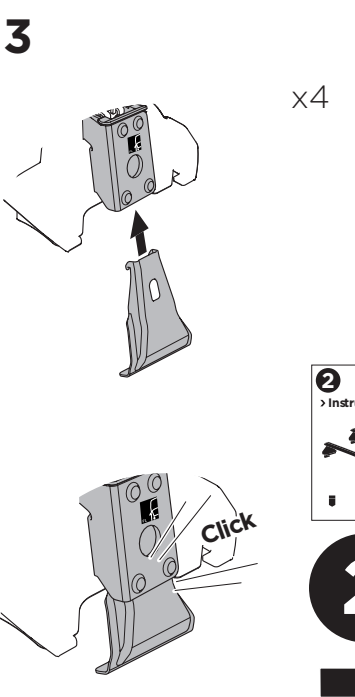

1

Kit 145022

SEAT Mii, 3/5-dr Hatchback, 12-
 SKODA Citigo, 3/5-dr Hatchback, 12-
 VOLKSWAGEN Up, 3/5-dr Hatchback, 12-

ISO 11154-E

 THULE WingBar Evo  THULE WingBar Edge  THULE WingBar  THULE SquareBar Evo	Evo X (scale)	Edge X (scale)
SEAT Mii, 3/5-dr Hatchback, 12-	38,5	B
SKODA Citigo, 3/5-dr Hatchback, 12-	38,5	B
VOLKSWAGEN Up, 3/5-dr Hatchback, 12-	38,5	B

 THULE ProBar Evo  THULE SlideBar Evo	X (mm/inch)
SEAT Mii, 3/5-dr Hatchback, 12-	1036 mm / 40 ³ / ₄ "
SKODA Citigo, 3/5-dr Hatchback, 12-	1036 mm / 40 ³ / ₄ "
VOLKSWAGEN Up, 3/5-dr Hatchback, 12-	1036 mm / 40 ³ / ₄ "