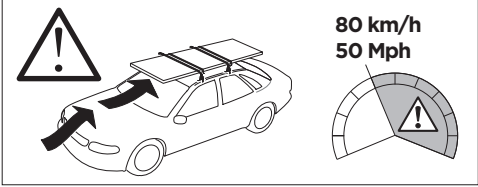

1

Kit 145022

SEAT Mii, 3/5-dr Hatchback, 12-
 SKODA Citigo, 3/5-dr Hatchback, 12-
 VOLKSWAGEN Up, 3/5-dr Hatchback, 12-

ISO 11154-E

 THULE WingBar Evo  THULE WingBar Edge  THULE WingBar  THULE SquareBar Evo	Evo X (scale)	Edge X (scale)
SEAT Mii, 3/5-dr Hatchback, 12-	38,5	B
SKODA Citigo, 3/5-dr Hatchback, 12-	38,5	B
VOLKSWAGEN Up, 3/5-dr Hatchback, 12-	38,5	B