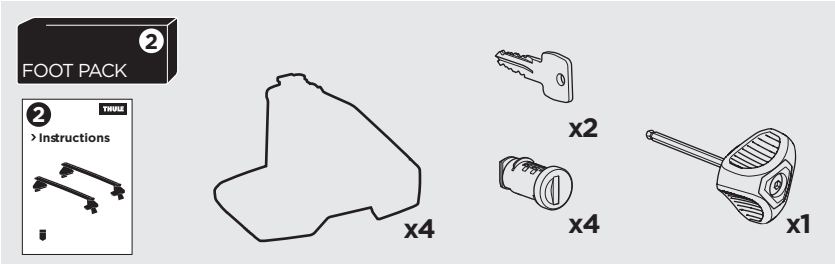

## Kit 145018

PEUGEOT 308, 5-dr Hatchback, 14-  
PEUGEOT 308 SW, 5-dr Estate, 14-

ISO 11154-E

THULE WingBar Evo	THULE WingBar Edge	THULE WingBar	THULE SquareBar Evo	Evo X (scale)	Edge X (scale)
PEUGEOT 308, 5-dr Hatchback, 14-				41	O
PEUGEOT 308 SW, 5-dr Estate, 14-				41,5	N

THULE ProBar Evo	THULE SlideBar Evo	X (mm/inch)
PEUGEOT 308, 5-dr Hatchback, 14-		1061 mm / 41 3/4"
PEUGEOT 308 SW, 5-dr Estate, 14-		1066 mm / 42"

THULE WingBar Evo	THULE WingBar Edge	THULE WingBar	THULE SquareBar Evo	Evo Y (scale)	Edge Y (scale)
PEUGEOT 308, 5-dr Hatchback, 14-				34,5	J
PEUGEOT 308 SW, 5-dr Estate, 14-				35	I

THULE ProBar Evo	THULE SlideBar Evo	Y (mm/inch)
PEUGEOT 308, 5-dr Hatchback, 14-		996 mm / 39 1/4"
PEUGEOT 308 SW, 5-dr Estate, 14-		1001 mm / 39 3/8"

	W (mm/inch)	Z (mm/inch)
PEUGEOT 308, 5-dr Hatchback, 14-	725 mm / 28 1/2"	225 mm / 8 7/8"
PEUGEOT 308 SW, 5-dr Estate, 14-	720 mm / 28 1/2"	225 mm / 8 7/8"