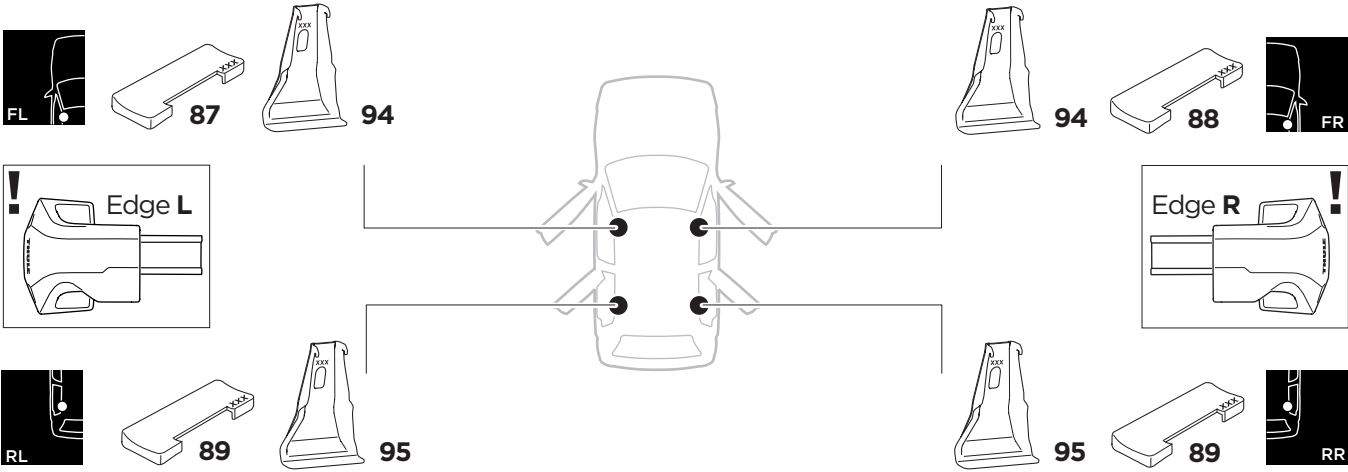

# 1

## Kit 145018

PEUGEOT 308, 5-dr Hatchback, 14-  
PEUGEOT 308 SW, 5-dr Estate, 14-

ISO 11154-E

THULE WingBar Evo	THULE WingBar Edge	THULE WingBar	THULE SquareBar Evo	Evo X (scale)	Edge X (scale)
PEUGEOT 308, 5-dr Hatchback, 14-				41	O
PEUGEOT 308 SW, 5-dr Estate, 14-				41,5	N

THULE ProBar Evo	THULE SlideBar Evo	X (mm/inch)
PEUGEOT 308, 5-dr Hatchback, 14-		1061 mm / 41 3/4"
PEUGEOT 308 SW, 5-dr Estate, 14-		1066 mm / 42"

THULE WingBar Evo	THULE WingBar Edge	THULE WingBar	THULE SquareBar Evo	Evo Y (scale)	Edge Y (scale)
PEUGEOT 308, 5-dr Hatchback, 14-				34,5	J
PEUGEOT 308 SW, 5-dr Estate, 14-				35	I

THULE ProBar Evo	THULE SlideBar Evo	Y (mm/inch)
PEUGEOT 308, 5-dr Hatchback, 14-		996 mm / 39 1/4"
PEUGEOT 308 SW, 5-dr Estate, 14-		1001 mm / 39 3/8"

	W (mm/inch)	Z (mm/inch)
PEUGEOT 308, 5-dr Hatchback, 14-	725 mm / 28 1/2"	225 mm / 8 7/8"
PEUGEOT 308 SW, 5-dr Estate, 14-	720 mm / 28 1/2"	225 mm / 8 7/8"