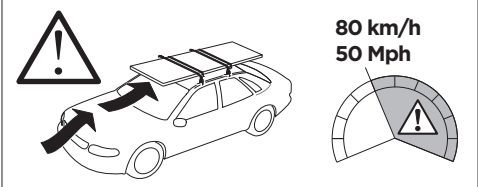

ISO 11154-E