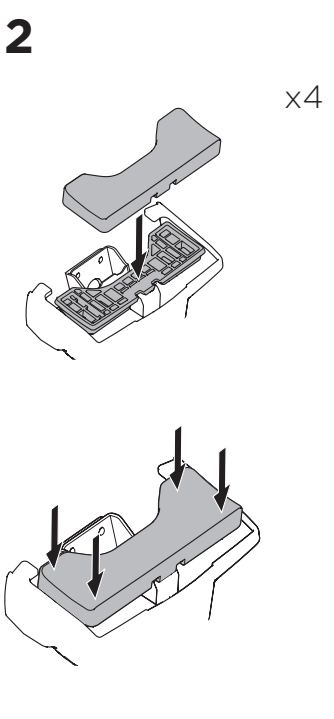

## Kit 145018

PEUGEOT 308, 5-dr Hatchback, 14-  
PEUGEOT 308 SW, 5-dr Estate, 14-

ISO 11154-E

THULE WingBar Evo	THULE WingBar Edge	THULE WingBar	THULE SquareBar Evo	Evo X (scale)	Edge X (scale)
PEUGEOT 308, 5-dr Hatchback, 14-				41	O
PEUGEOT 308 SW, 5-dr Estate, 14-				41,5	N

THULE ProBar Evo	THULE SlideBar Evo	X (mm/inch)
PEUGEOT 308, 5-dr Hatchback, 14-		1061 mm / 41 3/4"
PEUGEOT 308 SW, 5-dr Estate, 14-		1066 mm / 42"

THULE WingBar Evo	THULE WingBar Edge	THULE WingBar	THULE SquareBar Evo	Evo Y (scale)	Edge Y (scale)
PEUGEOT 308, 5-dr Hatchback, 14-				34,5	J
PEUGEOT 308 SW, 5-dr Estate, 14-				35	I

THULE ProBar Evo	THULE SlideBar Evo	Y (mm/inch)
PEUGEOT 308, 5-dr Hatchback, 14-		996 mm / 39 1/4"
PEUGEOT 308 SW, 5-dr Estate, 14-		1001 mm / 39 3/8"

	W (mm/inch)	Z (mm/inch)
PEUGEOT 308, 5-dr Hatchback, 14-	725 mm / 28 1/2"	225 mm / 8 7/8"
PEUGEOT 308 SW, 5-dr Estate, 14-	720 mm / 28 1/2"	225 mm / 8 7/8"