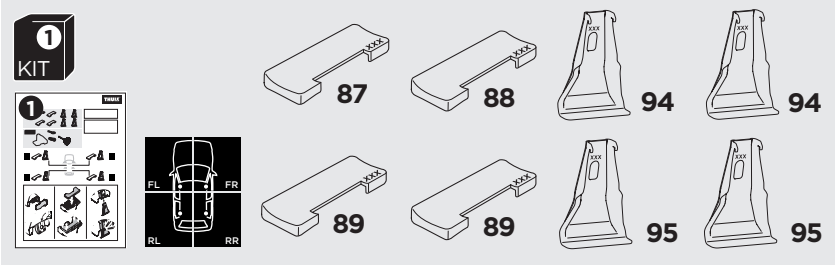

## Kit 145018

PEUGEOT 308, 5-dr Hatchback, 14-  
PEUGEOT 308 SW, 5-dr Estate, 14-

ISO 11154-E

THULE WingBar Evo	THULE WingBar Edge	THULE WingBar	THULE SquareBar Evo	Evo X (scale)	Edge X (scale)
PEUGEOT 308, 5-dr Hatchback, 14-				41	O
PEUGEOT 308 SW, 5-dr Estate, 14-				41,5	N

THULE ProBar Evo	THULE SlideBar Evo	X (mm/inch)
PEUGEOT 308, 5-dr Hatchback, 14-		1061 mm / 41 3/4"
PEUGEOT 308 SW, 5-dr Estate, 14-		1066 mm / 42"

THULE WingBar Evo	THULE WingBar Edge	THULE WingBar	THULE SquareBar Evo	Evo Y (scale)	Edge Y (scale)
PEUGEOT 308, 5-dr Hatchback, 14-				34,5	J
PEUGEOT 308 SW, 5-dr Estate, 14-				35	I

THULE ProBar Evo	THULE SlideBar Evo	Y (mm/inch)
PEUGEOT 308, 5-dr Hatchback, 14-		996 mm / 39 1/4"
PEUGEOT 308 SW, 5-dr Estate, 14-		1001 mm / 39 3/8"

	W (mm/inch)	Z (mm/inch)
PEUGEOT 308, 5-dr Hatchback, 14-	725 mm / 28 1/2"	225 mm / 8 7/8"
PEUGEOT 308 SW, 5-dr Estate, 14-	720 mm / 28 1/2"	225 mm / 8 7/8"