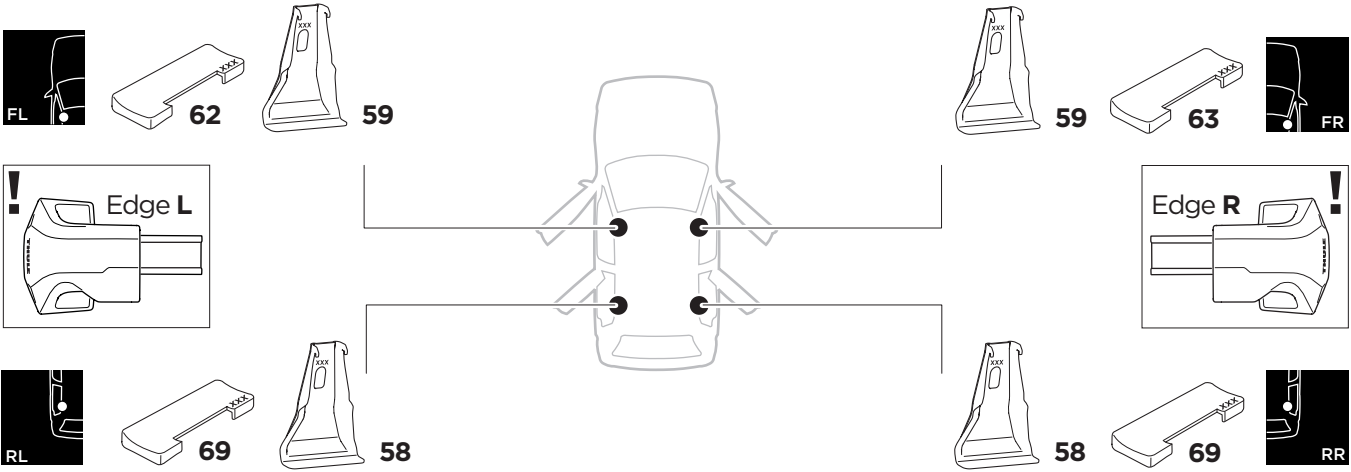

# 1

## Kit 145013

AUDI A3, 5-dr Hatchback, 12-

ISO 11154-E

THULE WingBar Evo	THULE WingBar Edge	THULE WingBar	THULE SquareBar Evo	<b>Evo X (scale)</b>	<b>Edge X (scale)</b>
<b>AUDI A3, 5-dr Hatchback, 12-</b>				<b>38,5</b>	<b>B</b>
THULE ProBar Evo	THULE SlideBar Evo				<b>X (mm/inch)</b>
<b>AUDI A3, 5-dr Hatchback, 12-</b>				<b>1036 mm / 40 3/4"</b>	

THULE WingBar Evo	THULE WingBar Edge	THULE WingBar	THULE SquareBar Evo	<b>Evo Y (scale)</b>	<b>Edge Y (scale)</b>
<b>AUDI A3, 5-dr Hatchback, 12-</b>				<b>33</b>	<b>M</b>
THULE ProBar Evo	THULE SlideBar Evo				<b>Y (mm/inch)</b>
<b>AUDI A3, 5-dr Hatchback, 12-</b>				<b>981 mm / 38 5/8"</b>	

	<b>W (mm/inch)</b>	<b>Z (mm/inch)</b>
<b>AUDI A3, 5-dr Hatchback, 12-</b>	<b>720 mm / 28 3/8"</b>	<b>250 mm / 9 7/8"</b>