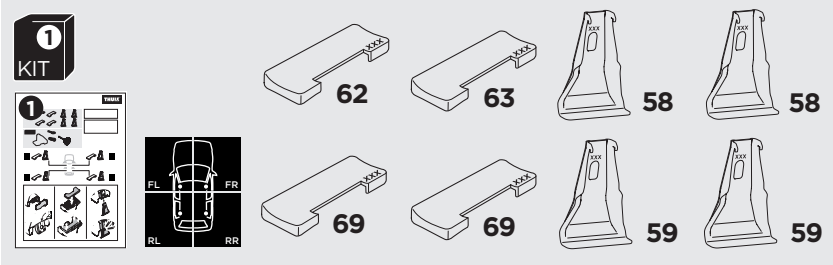

# 1

## Kit 145013

AUDI A3, 5-dr Hatchback, 12-

ISO 11154-E

THULE WingBar Evo	THULE WingBar Edge	THULE WingBar	THULE SquareBar Evo	<b>Evo X (scale)</b>	<b>Edge X (scale)</b>
<b>AUDI A3, 5-dr Hatchback, 12-</b>				<b>38,5</b>	<b>B</b>
THULE ProBar Evo	THULE SlideBar Evo				<b>X (mm/inch)</b>
<b>AUDI A3, 5-dr Hatchback, 12-</b>				<b>1036 mm / 40 3/4"</b>	

THULE WingBar Evo	THULE WingBar Edge	THULE WingBar	THULE SquareBar Evo	<b>Evo Y (scale)</b>	<b>Edge Y (scale)</b>
<b>AUDI A3, 5-dr Hatchback, 12-</b>				<b>33</b>	<b>M</b>
THULE ProBar Evo	THULE SlideBar Evo				<b>Y (mm/inch)</b>
<b>AUDI A3, 5-dr Hatchback, 12-</b>				<b>981 mm / 38 5/8"</b>	

	<b>W (mm/inch)</b>	<b>Z (mm/inch)</b>
<b>AUDI A3, 5-dr Hatchback, 12-</b>	<b>720 mm / 28 3/8"</b>	<b>250 mm / 9 7/8"</b>