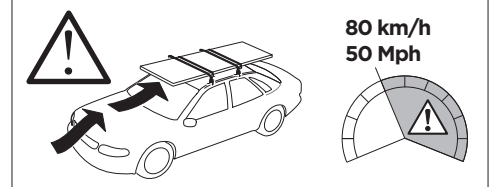

1

Kit 145013

AUDI A3, 5-dr Hatchback, 12-

ISO 11154-E