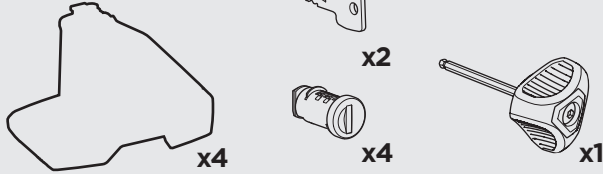

1

Kit 145012

LAND ROVER Range Rover Evoque, 5-dr SUV, 11-18 / *12-18

*North America

ISO 11154-E

1 KIT

+ 7 kg / 15,4 lbs = Max: 75 kg / 165 lbs

Max 130 km/h / 80 Mph

80 km/h / 50 Mph

(Prohibited loading)

2 FOOT PACK

1

x4

Evo

Edge

2

x4

3

x4

THULE WingBar Evo	THULE WingBar Edge	THULE WingBar	THULE SquareBar Evo	Evo X (scale)	Edge X (scale)
LAND ROVER Range Rover Evoque, 5-dr SUV, 11-18 / *12-18				48,5	R

THULE ProBar Evo	THULE SlideBar Evo	X (mm/inch)		
LAND ROVER Range Rover Evoque, 5-dr SUV, 11-18 / *12-18		1136 mm / 44 3/4"		

	W (mm/inch)	Z (mm/inch)
LAND ROVER Range Rover Evoque, 5-dr SUV, 11-18 / *12-18	720 mm / 28 3/4"	260 mm / 10 1/4"