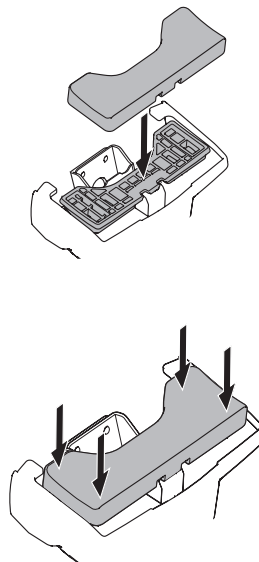

80 km/h / 50 Mph

(Prohibited loading)

2 FOOT PACK

1

x4

Evo

Edge

2

x4

3

x4

THULE WingBar Evo	THULE WingBar Edge	THULE WingBar	THULE SquareBar Evo	Evo X (scale)	Edge X (scale)
LAND ROVER Range Rover Evoque, 5-dr SUV, 11-18 / *12-18				48,5	R

THULE ProBar Evo	THULE SlideBar Evo	X (mm/inch)		
LAND ROVER Range Rover Evoque, 5-dr SUV, 11-18 / *12-18		1136 mm / 44 3/4"		

THULE WingBar Evo	THULE WingBar Edge	THULE WingBar	THULE SquareBar Evo	Evo Y (scale)	Edge Y (scale)
LAND ROVER Range Rover Evoque, 5-dr SUV, 11-18 / *12-18				47	C

THULE ProBar Evo	THULE SlideBar Evo	Y (mm/inch)		
LAND ROVER Range Rover Evoque, 5-dr SUV, 11-18 / *12-18		1121 mm / 4 1/8"		

	W (mm/inch)	Z (mm/inch)
LAND ROVER Range Rover Evoque, 5-dr SUV, 11-18 / *12-18	720 mm / 28 3/4"	260 mm / 10 1/4"