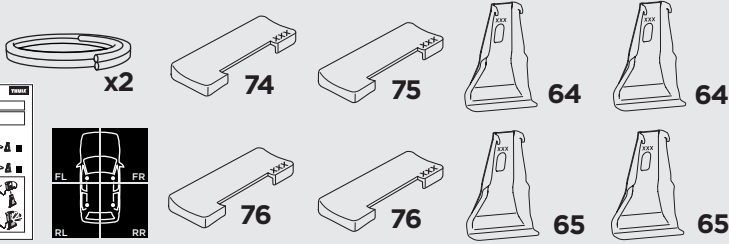

1

Kit 145009

VOLKSWAGEN Golf (Mk. V), 3/5-dr Hatchback, 04-07

VOLKSWAGEN Golf (Mk. VI), 3/5-dr Hatchback, 08-12 / *10-14

*North America

ISO 11154-E

1 KIT

2 FOOT PACK

THULE WingBar Evo	THULE WingBar Edge	THULE WingBar	THULE SquareBar Evo	Evo X (scale)	Edge X (scale)
VOLKSWAGEN Golf (Mk. V), 3/5-dr, 04-07, VOLKSWAGEN Golf (Mk. VI), 3/5-dr, 08-12 / *10-14				42	M

THULE ProBar Evo	THULE SlideBar Evo			X (mm/inch)
VOLKSWAGEN Golf (Mk. V), 3/5-dr, 04-07, VOLKSWAGEN Golf (Mk. VI), 3/5-dr, 08-12 / *10-14				1071 / 42 1/4"

THULE WingBar Evo	THULE WingBar Edge	THULE WingBar	THULE SquareBar Evo	Evo Y (scale)	Edge Y (scale)
VOLKSWAGEN Golf (Mk. V), 3/5-dr, 04-07, VOLKSWAGEN Golf (Mk. VI), 3/5-dr, 08-12 / *10-14				33	M

THULE ProBar Evo	THULE SlideBar Evo			Y (mm/inch)
VOLKSWAGEN Golf (Mk. V), 3/5-dr, 04-07, VOLKSWAGEN Golf (Mk. VI), 3/5-dr, 08-12 / *10-14				981 / 38 5/8"

W (mm/inch)	Z (mm/inch)
715 / 28 1/8"	210 / 8 1/4"