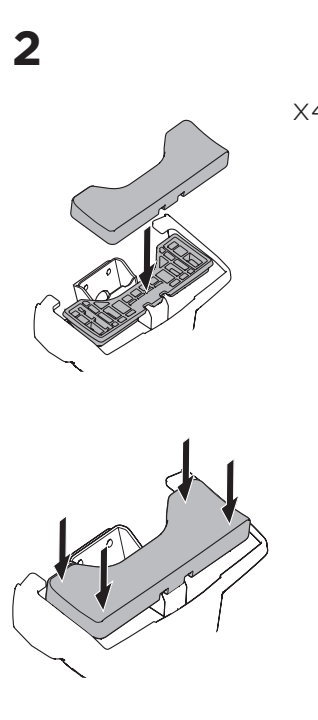

1

Kit 145009

VOLKSWAGEN Golf (Mk. V), 3/5-dr Hatchback, 04-07

VOLKSWAGEN Golf (Mk. VI), 3/5-dr Hatchback, 08-12 / *10-14

*North America

ISO 11154-E

1 KIT

2 FOOT PACK

THULE WingBar Evo	THULE WingBar Edge	THULE WingBar	THULE SquareBar Evo	Evo X (scale)	Edge X (scale)
VOLKSWAGEN Golf (Mk. V), 3/5-dr, 04-07, VOLKSWAGEN Golf (Mk. VI), 3/5-dr, 08-12 / *10-14				42	M

THULE ProBar Evo	THULE SlideBar Evo			X (mm/inch)
VOLKSWAGEN Golf (Mk. V), 3/5-dr, 04-07, VOLKSWAGEN Golf (Mk. VI), 3/5-dr, 08-12 / *10-14				1071 / 42 1/4"

THULE WingBar Evo	THULE WingBar Edge	THULE WingBar	THULE SquareBar Evo	Evo Y (scale)	Edge Y (scale)
VOLKSWAGEN Golf (Mk. V), 3/5-dr, 04-07, VOLKSWAGEN Golf (Mk. VI), 3/5-dr, 08-12 / *10-14				33	M

THULE ProBar Evo	THULE SlideBar Evo			Y (mm/inch)
VOLKSWAGEN Golf (Mk. V), 3/5-dr, 04-07, VOLKSWAGEN Golf (Mk. VI), 3/5-dr, 08-12 / *10-14				981 / 38 5/8"

W (mm/inch)	Z (mm/inch)
715 / 28 1/8"	210 / 8 1/4"