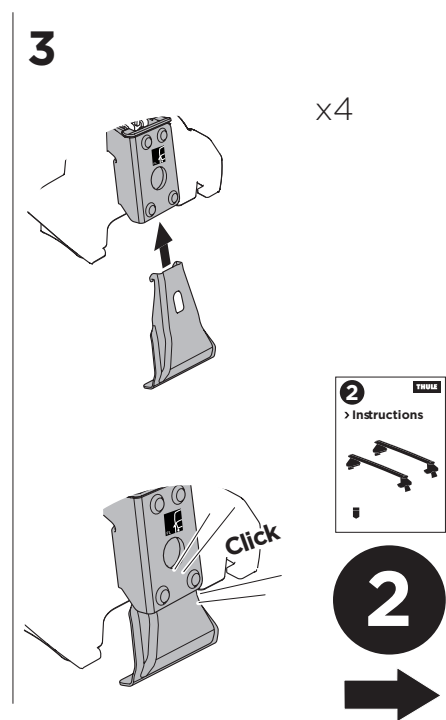

THULE WingBar Evo	THULE WingBar Edge	THULE WingBar	THULE SquareBar Evo	Evo X (scale)	Edge X (scale)
VOLKSWAGEN Golf (Mk. V), 3/5-dr, 04-07, VOLKSWAGEN Golf (Mk. VI), 3/5-dr, 08-12 / *10-14				42	M

THULE ProBar Evo	THULE SlideBar Evo			X (mm/inch)
VOLKSWAGEN Golf (Mk. V), 3/5-dr, 04-07, VOLKSWAGEN Golf (Mk. VI), 3/5-dr, 08-12 / *10-14				1071 / 42 1/4"

W (mm/inch)	Z (mm/inch)
715 / 28 1/8"	210 / 8 1/4"