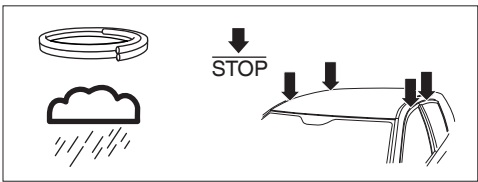

1

Kit 145009

VOLKSWAGEN Golf (Mk. V), 3/5-dr Hatchback, 04-07

VOLKSWAGEN Golf (Mk. VI), 3/5-dr Hatchback, 08-12 / *10-14

*North America

ISO 11154-E

1 KIT

2 FOOT PACK