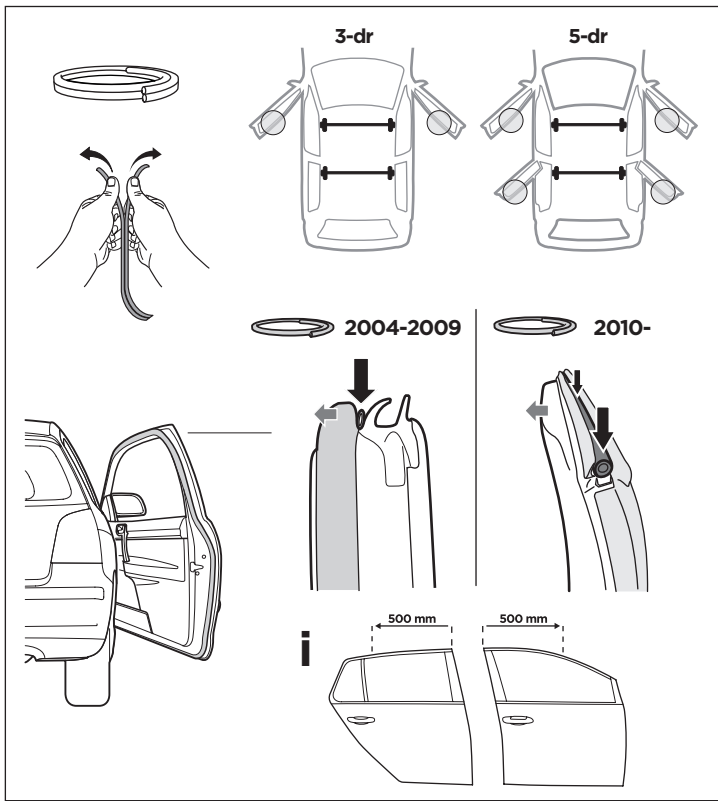

1

Kit 145009

VOLKSWAGEN Golf (Mk. V), 3/5-dr Hatchback, 04-07

VOLKSWAGEN Golf (Mk. VI), 3/5-dr Hatchback, 08-12 / *10-14

*North America

ISO 11154-E

1 KIT

2 FOOT PACK

THULE WingBar Evo	THULE WingBar Edge	THULE WingBar	THULE SquareBar Evo	Evo X (scale)	Edge X (scale)
VOLKSWAGEN Golf (Mk. V), 3/5-dr, 04-07, VOLKSWAGEN Golf (Mk. VI), 3/5-dr, 08-12 / *10-14				42	M

THULE ProBar Evo	THULE SlideBar Evo			X (mm/inch)
VOLKSWAGEN Golf (Mk. V), 3/5-dr, 04-07, VOLKSWAGEN Golf (Mk. VI), 3/5-dr, 08-12 / *10-14				1071 / 42 1/4"

THULE WingBar Evo	THULE WingBar Edge	THULE WingBar	THULE SquareBar Evo	Evo Y (scale)	Edge Y (scale)
VOLKSWAGEN Golf (Mk. V), 3/5-dr, 04-07, VOLKSWAGEN Golf (Mk. VI), 3/5-dr, 08-12 / *10-14				33	M

THULE ProBar Evo	THULE SlideBar Evo			Y (mm/inch)
VOLKSWAGEN Golf (Mk. V), 3/5-dr, 04-07, VOLKSWAGEN Golf (Mk. VI), 3/5-dr, 08-12 / *10-14				981 / 38 5/8"

W (mm/inch)	Z (mm/inch)
715 / 28 1/8"	210 / 8 1/4"