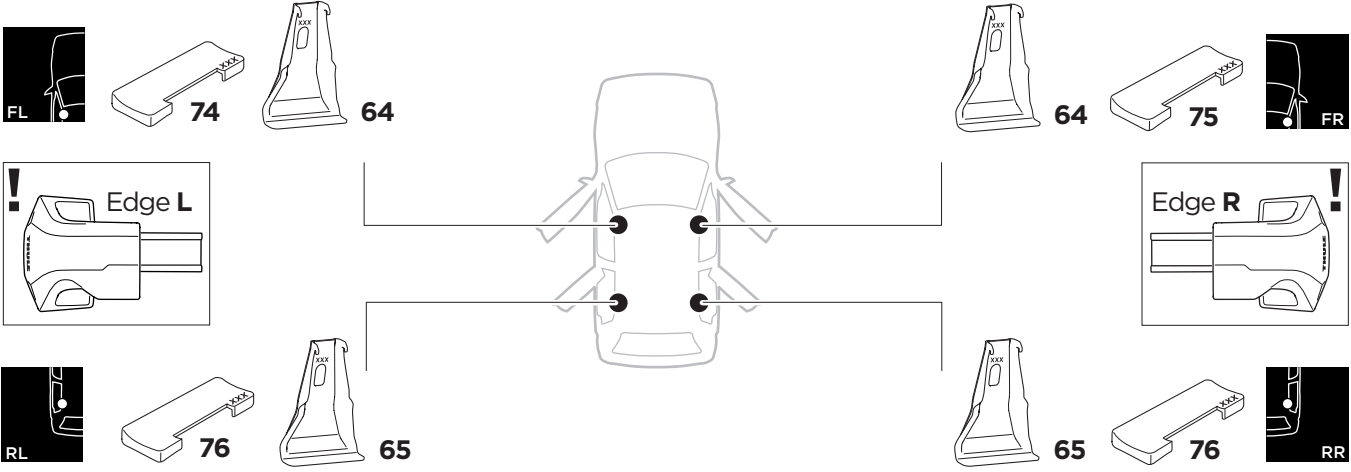

1

Kit 145009

VOLKSWAGEN Golf (Mk. V), 3/5-dr Hatchback, 04-07

VOLKSWAGEN Golf (Mk. VI), 3/5-dr Hatchback, 08-12 / *10-14

*North America

ISO 11154-E

1 KIT

2 FOOT PACK

THULE WingBar Evo	THULE WingBar Edge	THULE WingBar	THULE SquareBar Evo	Evo X (scale)	Edge X (scale)
VOLKSWAGEN Golf (Mk. V), 3/5-dr, 04-07, VOLKSWAGEN Golf (Mk. VI), 3/5-dr, 08-12 / *10-14				42	M

THULE ProBar Evo	THULE SlideBar Evo			X (mm/inch)
VOLKSWAGEN Golf (Mk. V), 3/5-dr, 04-07, VOLKSWAGEN Golf (Mk. VI), 3/5-dr, 08-12 / *10-14				1071 / 42 1/4"

THULE WingBar Evo	THULE WingBar Edge	THULE WingBar	THULE SquareBar Evo	Evo Y (scale)	Edge Y (scale)
VOLKSWAGEN Golf (Mk. V), 3/5-dr, 04-07, VOLKSWAGEN Golf (Mk. VI), 3/5-dr, 08-12 / *10-14				33	M

THULE ProBar Evo	THULE SlideBar Evo			Y (mm/inch)
VOLKSWAGEN Golf (Mk. V), 3/5-dr, 04-07, VOLKSWAGEN Golf (Mk. VI), 3/5-dr, 08-12 / *10-14				981 / 38 5/8"

W (mm/inch)	Z (mm/inch)
715 / 28 1/8"	210 / 8 1/4"