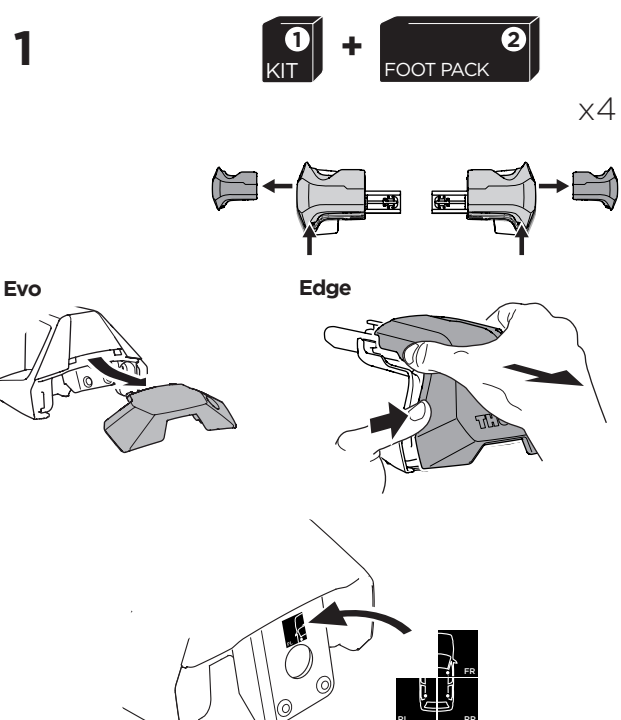

THULE WingBar Evo	THULE WingBar Edge	THULE WingBar	THULE SquareBar Evo	Evo X (scale)	Edge X (scale)
VOLKSWAGEN Golf (Mk. V), 3/5-dr, 04-07, VOLKSWAGEN Golf (Mk. VI), 3/5-dr, 08-12 / *10-14				42	M

THULE ProBar Evo	THULE SlideBar Evo			X (mm/inch)
VOLKSWAGEN Golf (Mk. V), 3/5-dr, 04-07, VOLKSWAGEN Golf (Mk. VI), 3/5-dr, 08-12 / *10-14				1071 / 42 1/4"

THULE WingBar Evo	THULE WingBar Edge	THULE WingBar	THULE SquareBar Evo	Evo Y (scale)	Edge Y (scale)
VOLKSWAGEN Golf (Mk. V), 3/5-dr, 04-07, VOLKSWAGEN Golf (Mk. VI), 3/5-dr, 08-12 / *10-14				33	M

THULE ProBar Evo	THULE SlideBar Evo			Y (mm/inch)
VOLKSWAGEN Golf (Mk. V), 3/5-dr, 04-07, VOLKSWAGEN Golf (Mk. VI), 3/5-dr, 08-12 / *10-14				981 / 38 5/8"