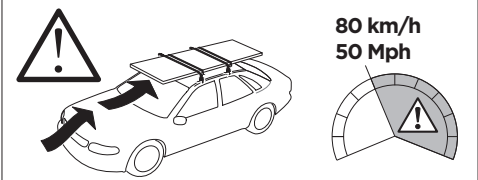

1

Kit 145009

VOLKSWAGEN Golf (Mk. V), 3/5-dr Hatchback, 04-07

VOLKSWAGEN Golf (Mk. VI), 3/5-dr Hatchback, 08-12 / *10-14

*North America

ISO 11154-E

1 KIT

2 FOOT PACK