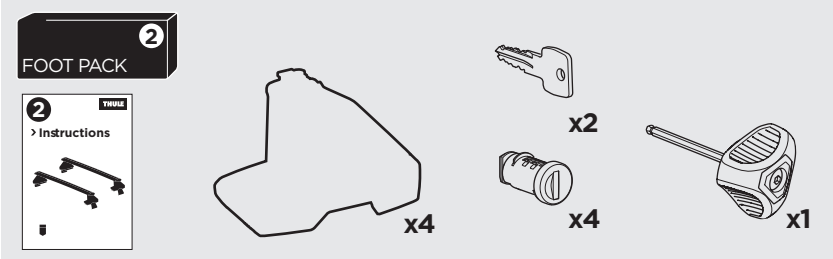

## Kit 145006

MINI Clubman, 5-dr Hatchback, 16-

ISO 11154-E

THULE WingBar Evo	THULE WingBar Edge	THULE WingBar	THULE SquareBar Evo	<b>Evo X (scale)</b>	<b>Edge X (scale)</b>
<b>MINI Clubman, 5-dr Hatchback, 16-</b>				<b>32</b>	<b>0</b>
THULE ProBar Evo	THULE SlideBar Evo				<b>X (mm/inch)</b>
<b>MINI Clubman, 5-dr Hatchback, 16-</b>				<b>971 mm / 38 1/4"</b>	

THULE WingBar Evo	THULE WingBar Edge	THULE WingBar	THULE SquareBar Evo	<b>Evo Y (scale)</b>	<b>Edge Y (scale)</b>
<b>MINI Clubman, 5-dr Hatchback, 16-</b>				<b>30,5</b>	<b>R</b>
THULE ProBar Evo	THULE SlideBar Evo				<b>Y (mm/inch)</b>
<b>MINI Clubman, 5-dr Hatchback, 16-</b>				<b>956 mm / 37 5/8"</b>	

	<b>W (mm/inch)</b>	<b>Z (mm/inch)</b>
<b>MINI Clubman, 5-dr Hatchback, 16-</b>	<b>700 mm / 27 1/2"</b>	<b>300 mm / 11 3/4"</b>