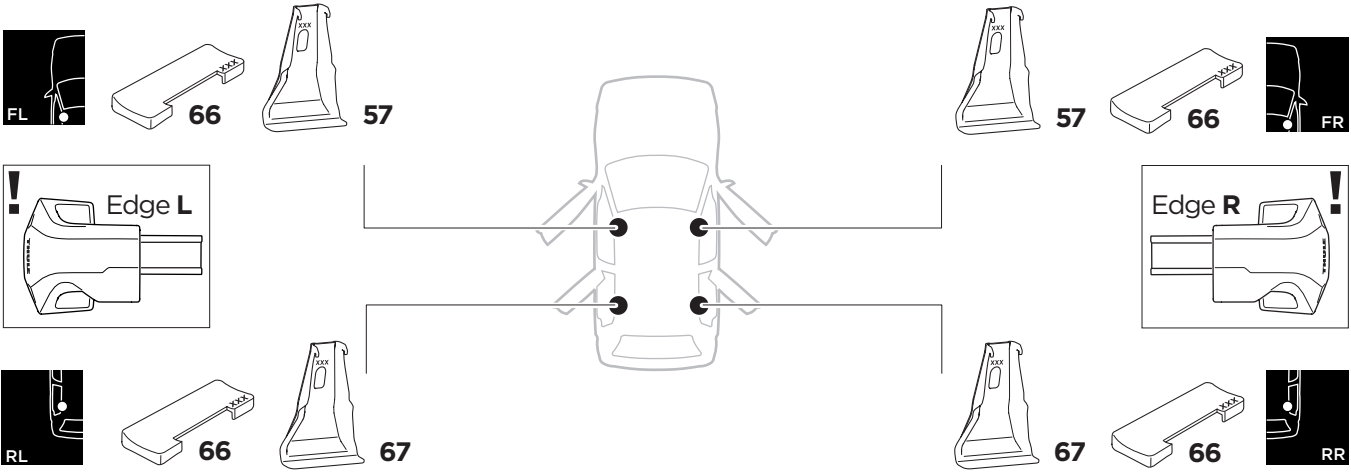

# 1

## Kit 145006

MINI Clubman, 5-dr Hatchback, 16-

ISO 11154-E

THULE WingBar Evo	THULE WingBar Edge	THULE WingBar	THULE SquareBar Evo	<b>Evo X (scale)</b>	<b>Edge X (scale)</b>
<b>MINI Clubman, 5-dr Hatchback, 16-</b>				<b>32</b>	<b>0</b>
THULE ProBar Evo	THULE SlideBar Evo				<b>X (mm/inch)</b>
<b>MINI Clubman, 5-dr Hatchback, 16-</b>				<b>971 mm / 38 1/4"</b>	

THULE WingBar Evo	THULE WingBar Edge	THULE WingBar	THULE SquareBar Evo	<b>Evo Y (scale)</b>	<b>Edge Y (scale)</b>
<b>MINI Clubman, 5-dr Hatchback, 16-</b>				<b>30,5</b>	<b>R</b>
THULE ProBar Evo	THULE SlideBar Evo				<b>Y (mm/inch)</b>
<b>MINI Clubman, 5-dr Hatchback, 16-</b>				<b>956 mm / 37 5/8"</b>	

	<b>W (mm/inch)</b>	<b>Z (mm/inch)</b>
<b>MINI Clubman, 5-dr Hatchback, 16-</b>	<b>700 mm / 27 1/2"</b>	<b>300 mm / 11 3/4"</b>