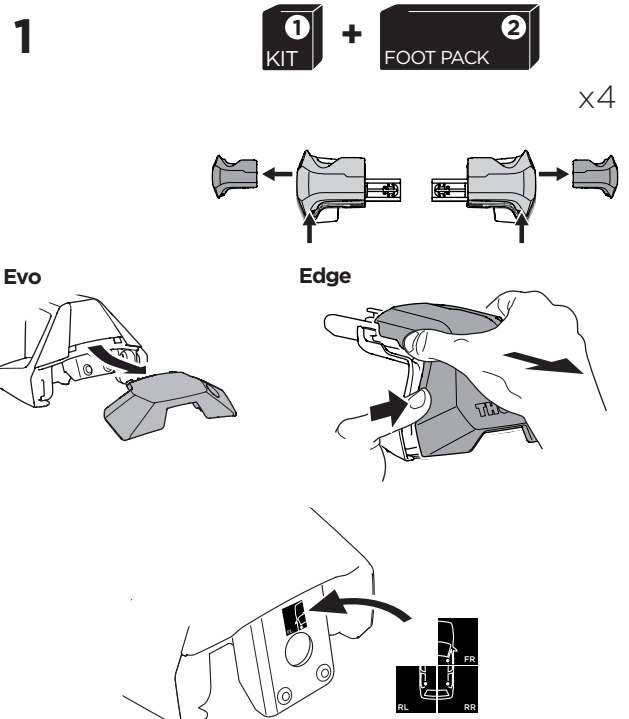

## Kit 145006

MINI Clubman, 5-dr Hatchback, 16-

ISO 11154-E

THULE WingBar Evo	THULE WingBar Edge	THULE WingBar	THULE SquareBar Evo	<b>Evo X (scale)</b>	<b>Edge X (scale)</b>
<b>MINI Clubman, 5-dr Hatchback, 16-</b>				<b>32</b>	<b>0</b>
THULE ProBar Evo	THULE SlideBar Evo				<b>X (mm/inch)</b>
<b>MINI Clubman, 5-dr Hatchback, 16-</b>				<b>971 mm / 38 1/4"</b>	

THULE WingBar Evo	THULE WingBar Edge	THULE WingBar	THULE SquareBar Evo	<b>Evo Y (scale)</b>	<b>Edge Y (scale)</b>
<b>MINI Clubman, 5-dr Hatchback, 16-</b>				<b>30,5</b>	<b>R</b>
THULE ProBar Evo	THULE SlideBar Evo				<b>Y (mm/inch)</b>
<b>MINI Clubman, 5-dr Hatchback, 16-</b>				<b>956 mm / 37 5/8"</b>	

	<b>W (mm/inch)</b>	<b>Z (mm/inch)</b>
<b>MINI Clubman, 5-dr Hatchback, 16-</b>	<b>700 mm / 27 1/2"</b>	<b>300 mm / 11 3/4"</b>