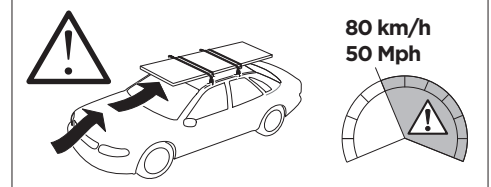

1

Kit 145006

MINI Clubman, 5-dr Hatchback, 16-

ISO 11154-E