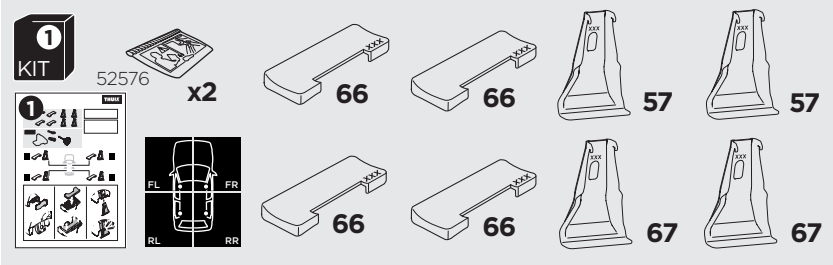

# 1

## Kit 145006

MINI Clubman, 5-dr Hatchback, 16-

ISO 11154-E

THULE WingBar Evo	THULE WingBar Edge	THULE WingBar	THULE SquareBar Evo	<b>Evo X (scale)</b>	<b>Edge X (scale)</b>
<b>MINI Clubman, 5-dr Hatchback, 16-</b>				<b>32</b>	<b>0</b>
THULE ProBar Evo	THULE SlideBar Evo				<b>X (mm/inch)</b>
<b>MINI Clubman, 5-dr Hatchback, 16-</b>				<b>971 mm / 38 1/4"</b>	

THULE WingBar Evo	THULE WingBar Edge	THULE WingBar	THULE SquareBar Evo	<b>Evo Y (scale)</b>	<b>Edge Y (scale)</b>
<b>MINI Clubman, 5-dr Hatchback, 16-</b>				<b>30,5</b>	<b>R</b>
THULE ProBar Evo	THULE SlideBar Evo				<b>Y (mm/inch)</b>
<b>MINI Clubman, 5-dr Hatchback, 16-</b>				<b>956 mm / 37 5/8"</b>	

	<b>W (mm/inch)</b>	<b>Z (mm/inch)</b>
<b>MINI Clubman, 5-dr Hatchback, 16-</b>	<b>700 mm / 27 1/2"</b>	<b>300 mm / 11 3/4"</b>