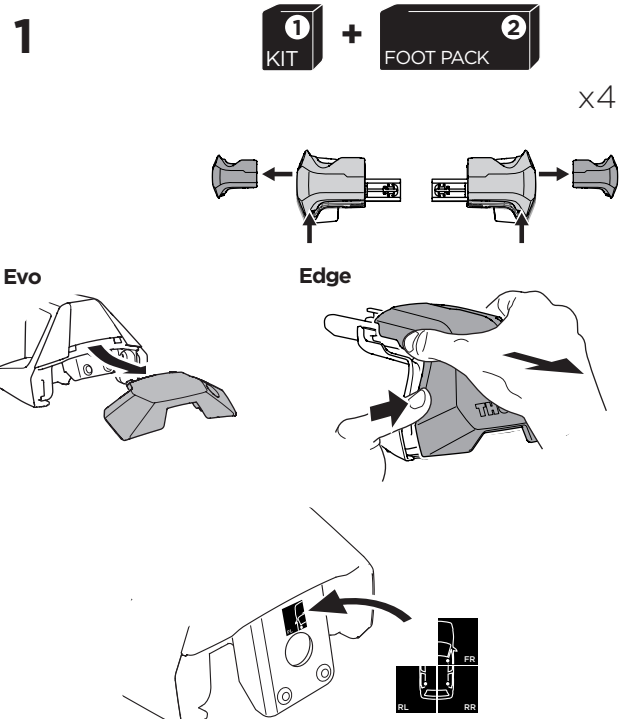

## Kit 145003

TOYOTA Hilux, 4-dr Double Cab, 16-  
TOYOTA Hilux, 4-dr Extra Cab, 16-

ISO 11154-E

 THULE WingBar Evo	 THULE WingBar Edge	 THULE WingBar	 THULE SquareBar Evo	Evo X (scale)	Edge X (scale)
TOYOTA Hilux, 4-dr Double Cab, 16-				40	Q
TOYOTA Hilux, 4-dr Extra Cab, 16-				40	Q

 THULE ProBar Evo	 THULE SlideBar Evo	Y (mm/inch)
TOYOTA Hilux, 4-dr Double Cab, 16-		1051 mm / 41 3/8"
TOYOTA Hilux, 4-dr Extra Cab, 16-		1051 mm / 41 3/8"

	W (mm/inch)	Z (mm/inch)
TOYOTA Hilux, 4-dr Double Cab, 16-	750 mm / 29 1/2"	300 mm / 11 3/4"
TOYOTA Hilux, 4-dr Extra Cab, 16-	700 mm / 27 1/2"	300 mm / 11 3/4"