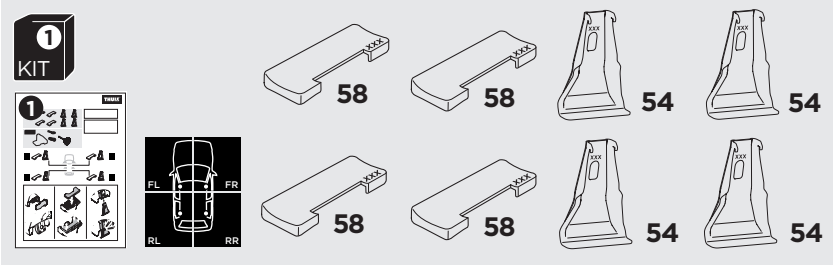

## Kit 145003

TOYOTA Hilux, 4-dr Double Cab, 16-  
TOYOTA Hilux, 4-dr Extra Cab, 16-

ISO 11154-E

 THULE WingBar Evo	 THULE WingBar Edge	 THULE WingBar	 THULE SquareBar Evo	Evo X (scale)	Edge X (scale)
TOYOTA Hilux, 4-dr Double Cab, 16-				40	Q
TOYOTA Hilux, 4-dr Extra Cab, 16-				40	Q

 THULE ProBar Evo	 THULE SlideBar Evo	X (mm/inch)
TOYOTA Hilux, 4-dr Double Cab, 16-		1051 mm / 41 3/8"
TOYOTA Hilux, 4-dr Extra Cab, 16-		1051 mm / 41 3/8"

 THULE WingBar Evo	 THULE WingBar Edge	 THULE WingBar	 THULE SquareBar Evo	Evo Y (scale)	Edge Y (scale)
TOYOTA Hilux, 4-dr Double Cab, 16-				40	Q
TOYOTA Hilux, 4-dr Extra Cab, 16-				40	Q

 THULE ProBar Evo	 THULE SlideBar Evo	Y (mm/inch)
TOYOTA Hilux, 4-dr Double Cab, 16-		1051 mm / 41 3/8"
TOYOTA Hilux, 4-dr Extra Cab, 16-		1051 mm / 41 3/8"

	W (mm/inch)	Z (mm/inch)
TOYOTA Hilux, 4-dr Double Cab, 16-	750 mm / 29 1/2"	300 mm / 11 3/4"
TOYOTA Hilux, 4-dr Extra Cab, 16-	700 mm / 27 1/2"	300 mm / 11 3/4"