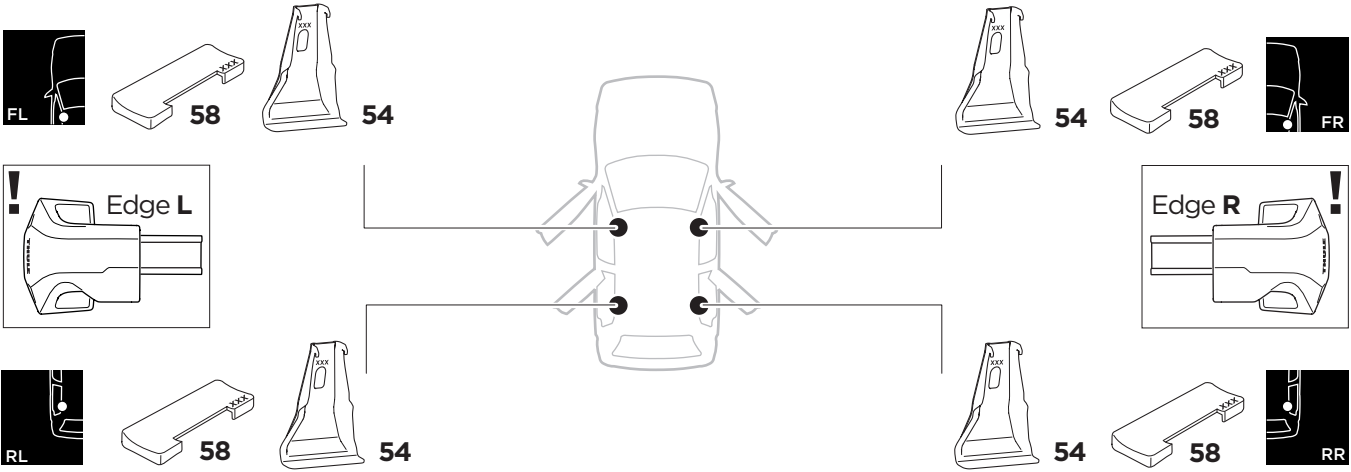

# 1

## Kit 145003

TOYOTA Hilux, 4-dr Double Cab, 16-  
TOYOTA Hilux, 4-dr Extra Cab, 16-

ISO 11154-E

 THULE WingBar Evo	 THULE WingBar Edge	 THULE WingBar	 THULE SquareBar Evo	Evo X (scale)	Edge X (scale)
TOYOTA Hilux, 4-dr Double Cab, 16-				40	Q
TOYOTA Hilux, 4-dr Extra Cab, 16-				40	Q

 THULE ProBar Evo	 THULE SlideBar Evo	X (mm/inch)
TOYOTA Hilux, 4-dr Double Cab, 16-		1051 mm / 41 3/8"
TOYOTA Hilux, 4-dr Extra Cab, 16-		1051 mm / 41 3/8"

 THULE WingBar Evo	 THULE WingBar Edge	 THULE WingBar	 THULE SquareBar Evo	Evo Y (scale)	Edge Y (scale)
TOYOTA Hilux, 4-dr Double Cab, 16-				40	Q
TOYOTA Hilux, 4-dr Extra Cab, 16-				40	Q

 THULE ProBar Evo	 THULE SlideBar Evo	Y (mm/inch)
TOYOTA Hilux, 4-dr Double Cab, 16-		1051 mm / 41 3/8"
TOYOTA Hilux, 4-dr Extra Cab, 16-		1051 mm / 41 3/8"

	W (mm/inch)	Z (mm/inch)
TOYOTA Hilux, 4-dr Double Cab, 16-	750 mm / 29 1/2"	300 mm / 11 3/4"
TOYOTA Hilux, 4-dr Extra Cab, 16-	700 mm / 27 1/2"	300 mm / 11 3/4"