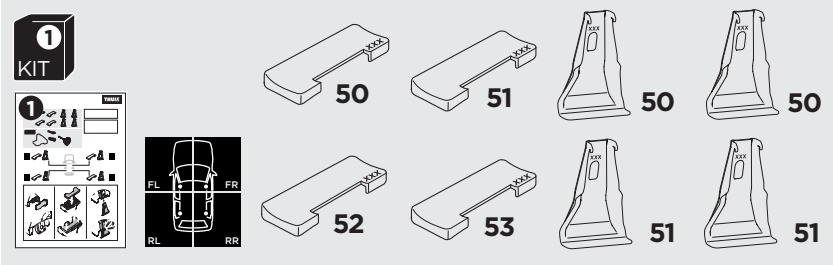

1

Kit 145002

MAZDA 3, 4-dr Sedan, 14-18

MAZDA 3, 5-dr Hatchback, 14-18

ISO 11154-E

THULE WingBar Evo	THULE WingBar Edge	THULE WingBar	THULE SquareBar Evo	Evo X (scale)	Edge X (scale)
MAZDA 3, 4-dr Sedan, 14-18				46,5	D
MAZDA 3, 5-dr Hatchback, 14-18				47	C

THULE ProBar Evo	THULE SlideBar Evo	X (mm/inch)
MAZDA 3, 4-dr Sedan, 14-18		1116 mm / 43 7/8"
MAZDA 3, 5-dr Hatchback, 14-18		1121 mm / 44"

THULE WingBar Evo	THULE WingBar Edge	THULE WingBar	THULE SquareBar Evo	Evo Y (scale)	Edge Y (scale)
MAZDA 3, 4-dr Sedan, 14-18				41,5	N
MAZDA 3, 5-dr Hatchback, 14-18				41,5	N

THULE ProBar Evo	THULE SlideBar Evo	Y (mm/inch)
MAZDA 3, 4-dr Sedan, 14-18		1066 mm / 42"
MAZDA 3, 5-dr Hatchback, 14-18		1066 mm / 41 7/8"

	W (mm/inch)	Z (mm/inch)
MAZDA 3, 4-dr Sedan, 14-18	725 mm / 28 1/2"	200 mm / 7 7/8"
MAZDA 3, 5-dr Hatchback, 14-18	735 mm / 28 7/8"	200 mm / 7 7/8"