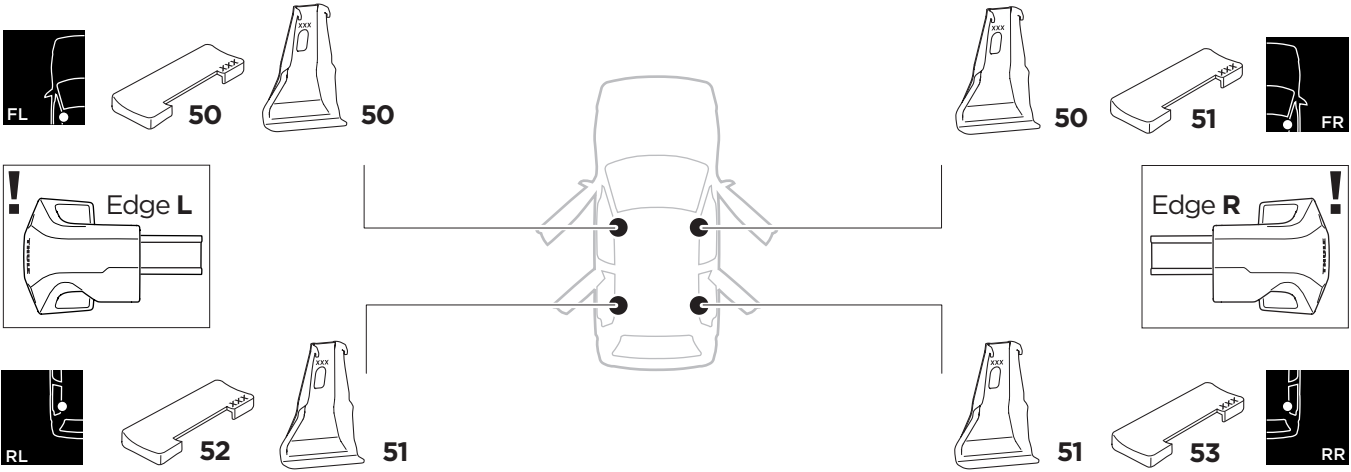

1

Kit 145002

MAZDA 3, 4-dr Sedan, 14-18

MAZDA 3, 5-dr Hatchback, 14-18

ISO 11154-E

THULE WingBar Evo	THULE WingBar Edge	THULE WingBar	THULE SquareBar Evo	Evo X (scale)	Edge X (scale)
MAZDA 3, 4-dr Sedan, 14-18				46,5	D
MAZDA 3, 5-dr Hatchback, 14-18				47	C

THULE ProBar Evo	THULE SlideBar Evo	X (mm/inch)
MAZDA 3, 4-dr Sedan, 14-18		1116 mm / 43 7/8"
MAZDA 3, 5-dr Hatchback, 14-18		1121 mm / 44"

THULE WingBar Evo	THULE WingBar Edge	THULE WingBar	THULE SquareBar Evo	Evo Y (scale)	Edge Y (scale)
MAZDA 3, 4-dr Sedan, 14-18				41,5	N
MAZDA 3, 5-dr Hatchback, 14-18				41,5	N

THULE ProBar Evo	THULE SlideBar Evo	Y (mm/inch)
MAZDA 3, 4-dr Sedan, 14-18		1066 mm / 42"
MAZDA 3, 5-dr Hatchback, 14-18		1066 mm / 41 7/8"

	W (mm/inch)	Z (mm/inch)
MAZDA 3, 4-dr Sedan, 14-18	725 mm / 28 1/2"	200 mm / 7 7/8"
MAZDA 3, 5-dr Hatchback, 14-18	735 mm / 28 7/8"	200 mm / 7 7/8"