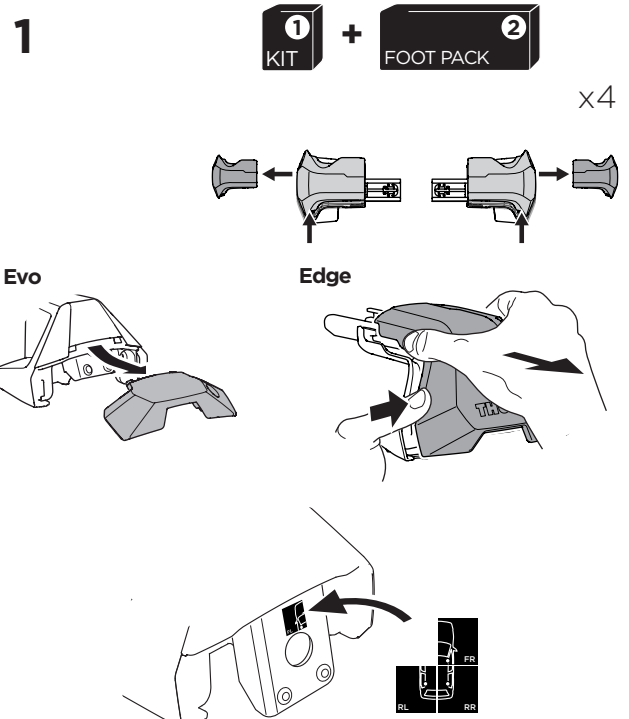

1

Kit 145002

MAZDA 3, 4-dr Sedan, 14-18

MAZDA 3, 5-dr Hatchback, 14-18

ISO 11154-E

THULE WingBar Evo	THULE WingBar Edge	THULE WingBar	THULE SquareBar Evo	Evo X (scale)	Edge X (scale)
MAZDA 3, 4-dr Sedan, 14-18				46,5	D
MAZDA 3, 5-dr Hatchback, 14-18				47	C

THULE ProBar Evo	THULE SlideBar Evo	X (mm/inch)
MAZDA 3, 4-dr Sedan, 14-18		1116 mm / 43 7/8"
MAZDA 3, 5-dr Hatchback, 14-18		1121 mm / 44"

THULE WingBar Evo	THULE WingBar Edge	THULE WingBar	THULE SquareBar Evo	Evo Y (scale)	Edge Y (scale)
MAZDA 3, 4-dr Sedan, 14-18				41,5	N
MAZDA 3, 5-dr Hatchback, 14-18				41,5	N

THULE ProBar Evo	THULE SlideBar Evo	Y (mm/inch)
MAZDA 3, 4-dr Sedan, 14-18		1066 mm / 42"
MAZDA 3, 5-dr Hatchback, 14-18		1066 mm / 41 7/8"

	W (mm/inch)	Z (mm/inch)
MAZDA 3, 4-dr Sedan, 14-18	725 mm / 28 1/2"	200 mm / 7 7/8"
MAZDA 3, 5-dr Hatchback, 14-18	735 mm / 28 7/8"	200 mm / 7 7/8"