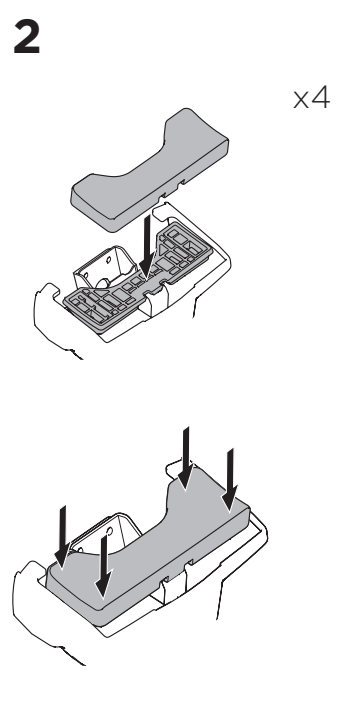

1

Kit 145002

MAZDA 3, 4-dr Sedan, 14-18

MAZDA 3, 5-dr Hatchback, 14-18

ISO 11154-E

THULE WingBar Evo	THULE WingBar Edge	THULE WingBar	THULE SquareBar Evo	Evo X (scale)	Edge X (scale)
MAZDA 3, 4-dr Sedan, 14-18				46,5	D
MAZDA 3, 5-dr Hatchback, 14-18				47	C

THULE ProBar Evo	THULE SlideBar Evo	X (mm/inch)
MAZDA 3, 4-dr Sedan, 14-18		1116 mm / 43 7/8"
MAZDA 3, 5-dr Hatchback, 14-18		1121 mm / 44"

THULE WingBar Evo	THULE WingBar Edge	THULE WingBar	THULE SquareBar Evo	Evo Y (scale)	Edge Y (scale)
MAZDA 3, 4-dr Sedan, 14-18				41,5	N
MAZDA 3, 5-dr Hatchback, 14-18				41,5	N

THULE ProBar Evo	THULE SlideBar Evo	Y (mm/inch)
MAZDA 3, 4-dr Sedan, 14-18		1066 mm / 42"
MAZDA 3, 5-dr Hatchback, 14-18		1066 mm / 41 7/8"

	W (mm/inch)	Z (mm/inch)
MAZDA 3, 4-dr Sedan, 14-18	725 mm / 28 1/2"	200 mm / 7 7/8"
MAZDA 3, 5-dr Hatchback, 14-18	735 mm / 28 7/8"	200 mm / 7 7/8"