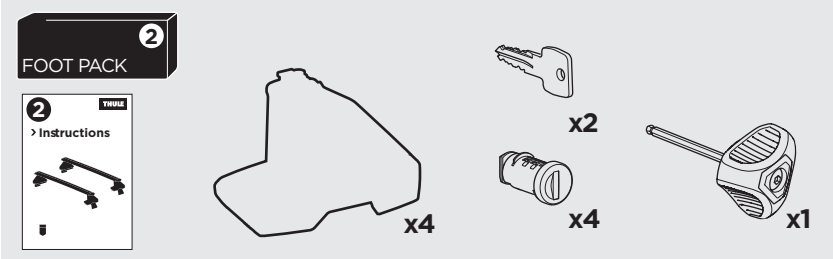

1

Kit 145002

MAZDA 3, 4-dr Sedan, 14-18

MAZDA 3, 5-dr Hatchback, 14-18

ISO 11154-E

THULE WingBar Evo	THULE WingBar Edge	THULE WingBar	THULE SquareBar Evo	Evo X (scale)	Edge X (scale)
MAZDA 3, 4-dr Sedan, 14-18				46,5	D
MAZDA 3, 5-dr Hatchback, 14-18				47	C

THULE ProBar Evo	THULE SlideBar Evo	X (mm/inch)
MAZDA 3, 4-dr Sedan, 14-18		1116 mm / 43 7/8"
MAZDA 3, 5-dr Hatchback, 14-18		1121 mm / 44"

THULE WingBar Evo	THULE WingBar Edge	THULE WingBar	THULE SquareBar Evo	Evo Y (scale)	Edge Y (scale)
MAZDA 3, 4-dr Sedan, 14-18				41,5	N
MAZDA 3, 5-dr Hatchback, 14-18				41,5	N

THULE ProBar Evo	THULE SlideBar Evo	Y (mm/inch)
MAZDA 3, 4-dr Sedan, 14-18		1066 mm / 42"
MAZDA 3, 5-dr Hatchback, 14-18		1066 mm / 41 7/8"

	W (mm/inch)	Z (mm/inch)
MAZDA 3, 4-dr Sedan, 14-18	725 mm / 28 1/2"	200 mm / 7 7/8"
MAZDA 3, 5-dr Hatchback, 14-18	735 mm / 28 7/8"	200 mm / 7 7/8"