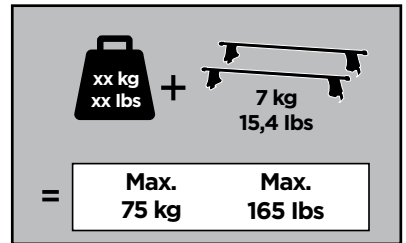

Thule Rapid System Kit 1449

> Instructions

FORD Mondeo, 5-dr Estate, 07-*

* without railing

ISO 11154-E

141449

C.20120525
519-1449-01

Bring your life
thule.com