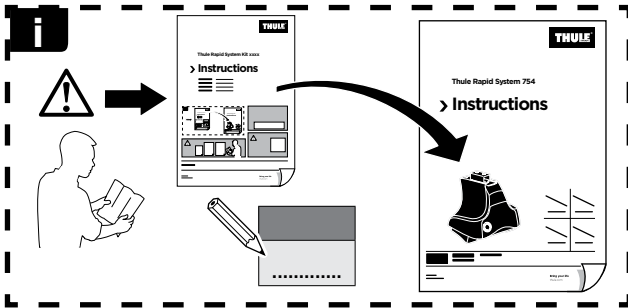

Thule Rapid System Kit 1449

> Instructions

FORD Mondeo, 5-dr Estate, 07-*

* without railing

ISO 11154-E

141449

C.20120525
519-1449-01

Bring your life
thule.com