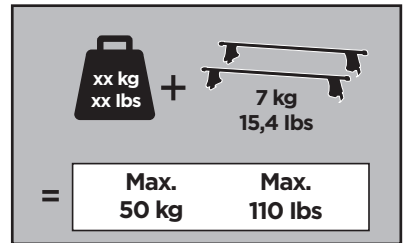

Thule Rapid System Kit 1440

> Instructions

TOYOTA Auris, 5-dr Hatchback, 06-12

TOYOTA Corolla, 5-dr Hatchback, 06-12 (Australia)

ISO 11154-E