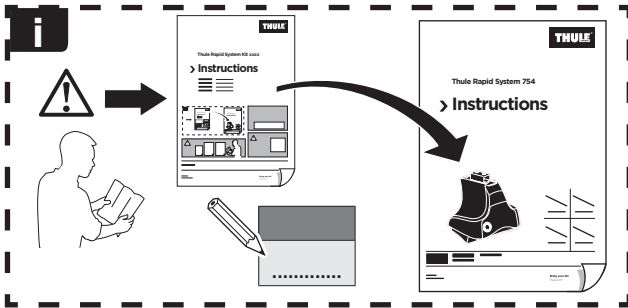

Thule Rapid System Kit 1440

> Instructions

TOYOTA Auris, 5-dr Hatchback, 06-12

TOYOTA Corolla, 5-dr Hatchback, 06-12 (Australia)

ISO 11154-E

266 x2

727 x2

x1