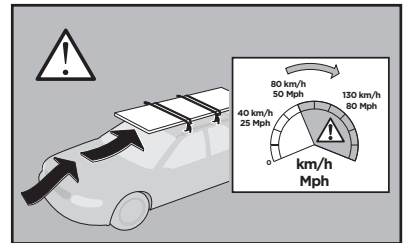

Thule Rapid System Kit 1440

> Instructions

TOYOTA Auris, 5-dr Hatchback, 06-12

TOYOTA Corolla, 5-dr Hatchback, 06-12 (Australia)

ISO 11154-E