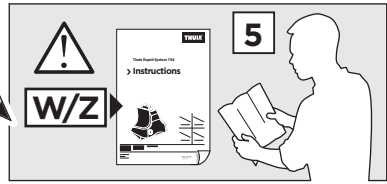

3

	W (mm)	Z (mm)	W (inch)	Z (inch)
TOYOTA Auris, 5-dr Hatchback, 06-12	320	710	12 ⁵/₈	28
TOYOTA Corolla, 5-dr Hatchback, 06-12 (Australia)	320	710	12 ⁵/₈	28