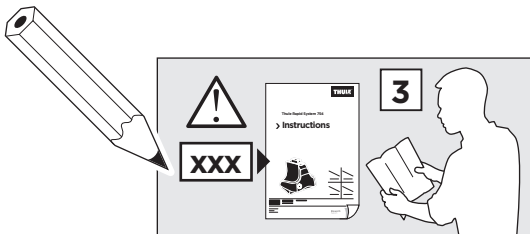

2

TOYOTA Auris, 5-dr Hatchback, 06-12

TOYOTA Corolla, 5-dr Hatchback, 06-12 (Australia)