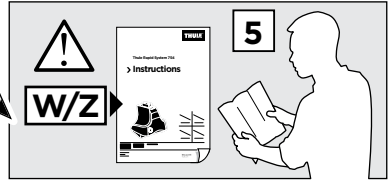

3

	W (mm)	Z (mm)	W (inch)	Z (inch)
ALFA Romeo 159, 4-dr Sedan, 05-	240	650	9 1/2	25 5/8
ALFA Romeo 159, 5-dr Estate, 06-	240	650	9 1/2	25 5/8