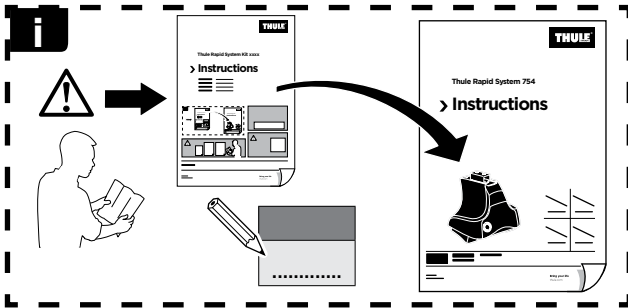

Thule Rapid System Kit 1416

> Instructions

HONDA Civic, 5-dr Hatchback, 06-11*

* without glass roof

ISO 11154-E

249 x1

250 x1

256 x2