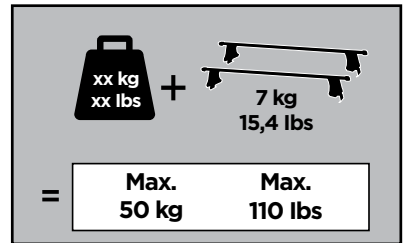

Thule Rapid System Kit 1416

> Instructions

HONDA Civic, 5-dr Hatchback, 06-11*

* without glass roof

ISO 11154-E

249 x1

250 x1

256 x2

1054 x2

1055 x2

x1

x1

1

	X (scale)	X (mm)	X (inch)
HONDA Civic, 5-dr Hatchback, 06-11	39	1041	41

	Y (scale)	Y (mm)	Y (inch)
HONDA Civic, 5-dr Hatchback, 06-11	27,5	926	36 1/2

2