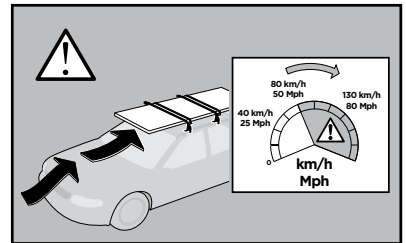

Thule Rapid System Kit 1416

> Instructions

HONDA Civic, 5-dr Hatchback, 06-11*

* without glass roof

ISO 11154-E

249 x1

250 x1

256 x2