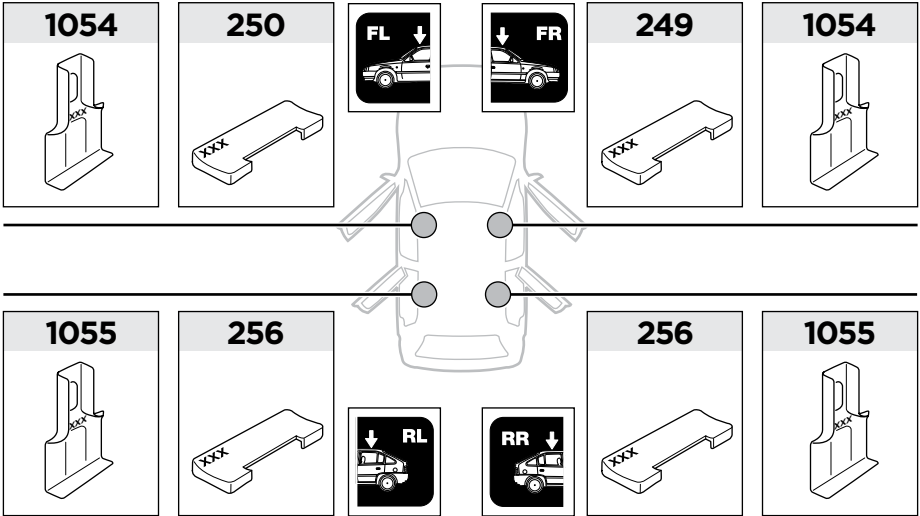

1054 x2

1055 x2

x1

x1

1

	X (scale)	X (mm)	X (inch)
HONDA Civic, 5-dr Hatchback, 06-11	39	1041	41

	Y (scale)	Y (mm)	Y (inch)
HONDA Civic, 5-dr Hatchback, 06-11	27,5	926	36 1/2

2

HONDA Civic, 5-dr Hatchback, 06-11

3

	W (mm)	Z (mm)	W (inch)	Z (inch)
HONDA Civic, 5-dr Hatchback, 06-11	250	650	9 ⁷/₈	25 ⁵/₈