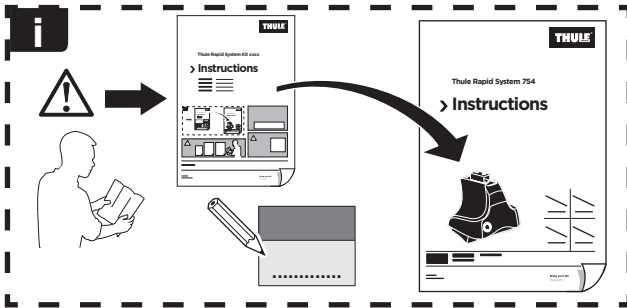

Thule Rapid System Kit 1394

> Instructions

DAIHATSU Materia, 5-dr MPV, 07-
TOYOTA bB, 5-dr MPV, 06-

ISO 11154-E

172 x4

787 x4

x1

x1