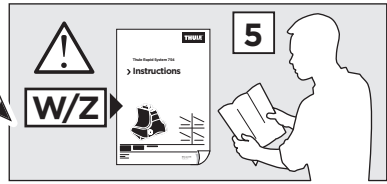

3

	W (mm)	Z (mm)	W (inch)	Z (inch)
DAIHATSU Materia, 5-dr MPV, 07-	485	710	19 1/8	28
TOYOTA bB, 5-dr MPV, 06-	485	710	19 1/8	28