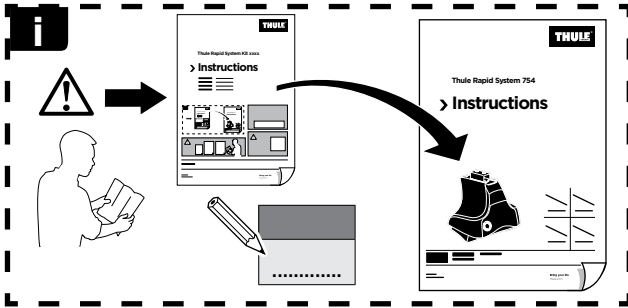

Thule Rapid System Kit 1356

> Instructions

MITSUBISHI Colt, 5-dr Hatchback, 04-

ISO 11154-E

1

	X (scale)	X (mm)	X (inch)
MITSUBISHI Colt, 5-dr Hatchback, 04-	37,5	1026	40 ³/₈

	Y (scale)	Y (mm)	Y (inch)
MITSUBISHI Colt, 5-dr Hatchback, 04-	33,5	986	38 ⁷/₈

2

MITSUBISHI Colt, 5-dr Hatchback, 04-

3

	W (mm)	Z (mm)	W (inch)	Z (inch)
MITSUBISHI Colt, 5-dr Hatchback, 04-	345	700	13 ⁵/₈	27 ¹/₂