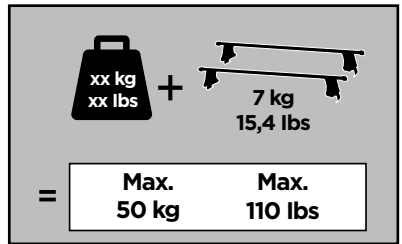

Thule Rapid System Kit 1356

> Instructions

MITSUBISHI Colt, 5-dr Hatchback, 04-

ISO 11154-E

1

	X (scale)	X (mm)	X (inch)
MITSUBISHI Colt, 5-dr Hatchback, 04-	37,5	1026	40 ³/₈

	Y (scale)	Y (mm)	Y (inch)
MITSUBISHI Colt, 5-dr Hatchback, 04-	33,5	986	38 ⁷/₈

2

MITSUBISHI Colt, 5-dr Hatchback, 04-

3

	W (mm)	Z (mm)	W (inch)	Z (inch)
MITSUBISHI Colt, 5-dr Hatchback, 04-	345	700	13 ⁵/₈	27 ¹/₂