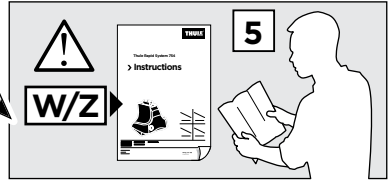

3

	W (mm)	Z (mm)	W (inch)	Z (inch)
MITSUBISHI Colt, 5-dr Hatchback, 04-	345	700	13 ⁵/₈	27 ¹/₂