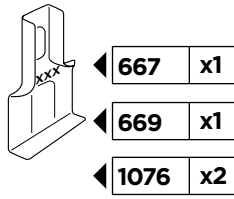

Thule Rapid System Kit 1356

> Instructions

MITSUBISHI Colt, 5-dr Hatchback, 04-

ISO 11154-E

1

	X (scale)	X (mm)	X (inch)
MITSUBISHI Colt, 5-dr Hatchback, 04-	37,5	1026	40 ³/₈

	Y (scale)	Y (mm)	Y (inch)
MITSUBISHI Colt, 5-dr Hatchback, 04-	33,5	986	38 ⁷/₈

2

MITSUBISHI Colt, 5-dr Hatchback, 04-

3

	W (mm)	Z (mm)	W (inch)	Z (inch)
MITSUBISHI Colt, 5-dr Hatchback, 04-	345	700	13 ⁵/₈	27 ¹/₂