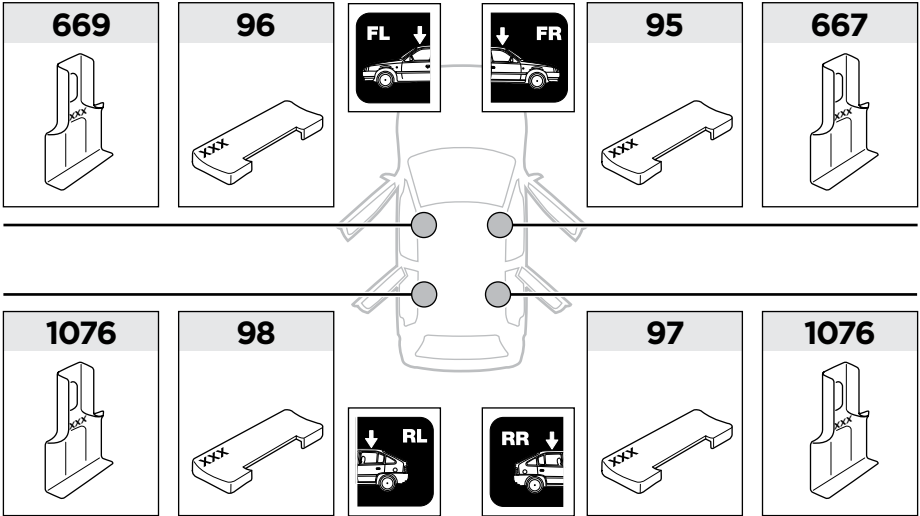

Thule Rapid System Kit 1356

> Instructions

MITSUBISHI Colt, 5-dr Hatchback, 04-

ISO 11154-E

1

	X (scale)	X (mm)	X (inch)
MITSUBISHI Colt, 5-dr Hatchback, 04-	37,5	1026	40 ³/₈

	Y (scale)	Y (mm)	Y (inch)
MITSUBISHI Colt, 5-dr Hatchback, 04-	33,5	986	38 ⁷/₈

2

MITSUBISHI Colt, 5-dr Hatchback, 04-

3

	W (mm)	Z (mm)	W (inch)	Z (inch)
MITSUBISHI Colt, 5-dr Hatchback, 04-	345	700	13 ⁵/₈	27 ¹/₂