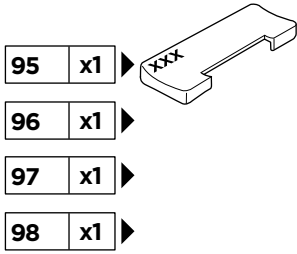

Thule Rapid System Kit 1356

> Instructions

MITSUBISHI Colt, 5-dr Hatchback, 04-

ISO 11154-E

1

	X (scale)	X (mm)	X (inch)
MITSUBISHI Colt, 5-dr Hatchback, 04-	37,5	1026	40 ³/₈

	Y (scale)	Y (mm)	Y (inch)
MITSUBISHI Colt, 5-dr Hatchback, 04-	33,5	986	38 ⁷/₈

2

MITSUBISHI Colt, 5-dr Hatchback, 04-

3

	W (mm)	Z (mm)	W (inch)	Z (inch)
MITSUBISHI Colt, 5-dr Hatchback, 04-	345	700	13 ⁵/₈	27 ¹/₂