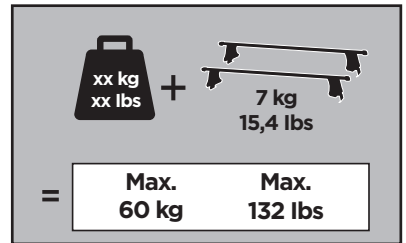

Thule Rapid System Kit 1326

> Instructions

MAZDA 3, 5-dr Hatchback, 04-08

ISO 11154-E

141326

C.2013.0117
519-1326-01

Bring your life
thule.com