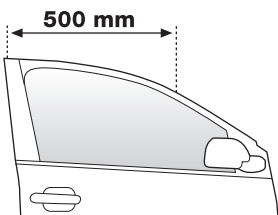

≈ 3 Nm

7

3-dr

5-dr

THULE
SWEDEN
**ONE
KEY
SYSTEM**

		(x4)
		(x6)
		(x8)
NA		(x10)
EUR		(x12)
ASIA		

WW ▶ Thule Sweden AB, Box 69, 330 33 Hillerstorp, SWEDEN
NA ▶ Thule Inc., 42 Silvermine Road, Seymour, Connecticut 06483, USA