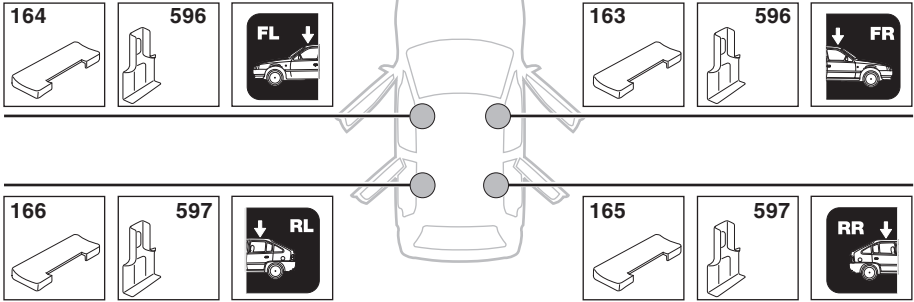

4

VOLKSWAGEN Golf V, 3-dr Hatchback, 04-07
VOLKSWAGEN Golf V, 5-dr Hatchback, 04-07
VOLKSWAGEN Golf VI, 3-dr Hatchback, 08- / *10-
VOLKSWAGEN Golf VI, 5-dr Hatchback, 08- / *10-
VOLKSWAGEN GTI V, 3-dr Hatchback, *06-09

VOLKSWAGEN GTI V, 5-dr Hatchback, *06-09
VOLKSWAGEN GTI VI, 3-dr Hatchback, *10-
VOLKSWAGEN GTI VI, 5-dr Hatchback, *10-
VOLKSWAGEN Rabbit, 3-dr Hatchback, *06-09
VOLKSWAGEN Rabbit, 5-dr Hatchback, *06-09