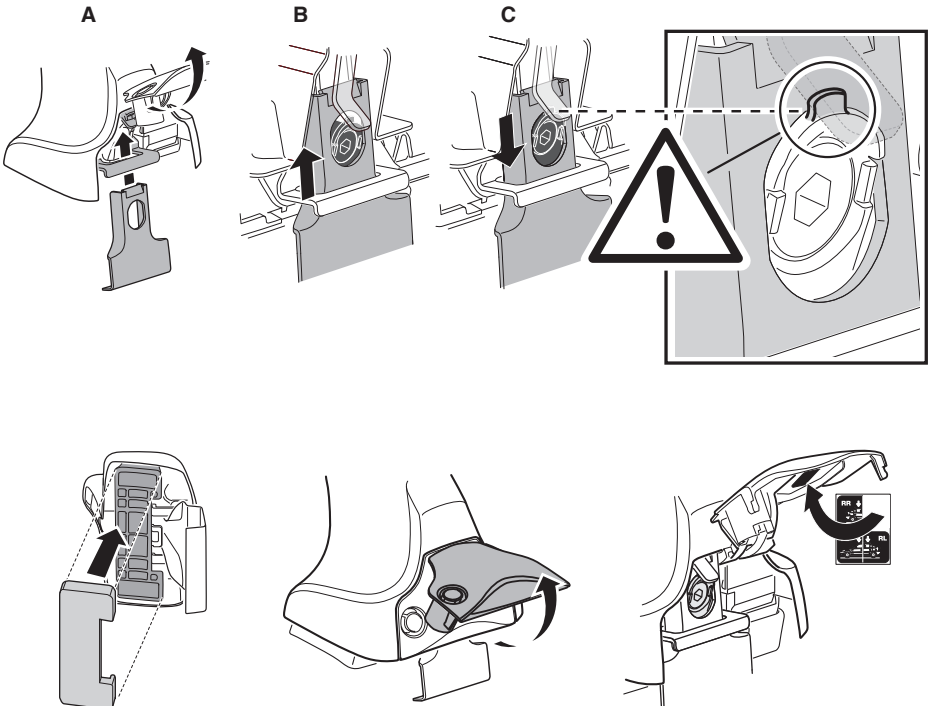

4

VOLKSWAGEN Golf V, 3-dr Hatchback, 04-07
VOLKSWAGEN Golf V, 5-dr Hatchback, 04-07
VOLKSWAGEN Golf VI, 3-dr Hatchback, 08- / *10-
VOLKSWAGEN Golf VI, 5-dr Hatchback, 08- / *10-
VOLKSWAGEN GTI V, 3-dr Hatchback, *06-09

VOLKSWAGEN GTI V, 5-dr Hatchback, *06-09
VOLKSWAGEN GTI VI, 3-dr Hatchback, *10-
VOLKSWAGEN GTI VI, 5-dr Hatchback, *10-
VOLKSWAGEN Rabbit, 3-dr Hatchback, *06-09
VOLKSWAGEN Rabbit, 5-dr Hatchback, *06-09