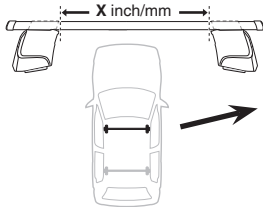

3

(North America)

	X inch	X mm
VOLKSWAGEN Golf V, 3-dr Hatchback, 04-07	41 $\frac{3}{8}$"	1051 mm
VOLKSWAGEN Golf V, 5-dr Hatchback, 04-07	41 $\frac{3}{8}$"	1051 mm
VOLKSWAGEN Golf VI, 3-dr Hatchback, 08- / *10-	41 $\frac{3}{8}$"	1051 mm
VOLKSWAGEN Golf VI, 5-dr Hatchback, 08- / *10-	41 $\frac{3}{8}$"	1051 mm
VOLKSWAGEN GTI V, 3-dr Hatchback, *06-09	41 $\frac{3}{8}$"	1051 mm
VOLKSWAGEN GTI V, 5-dr Hatchback, *06-09	41 $\frac{3}{8}$"	1051 mm
VOLKSWAGEN GTI VI, 3-dr Hatchback, *10-	41 $\frac{3}{8}$"	1051 mm
VOLKSWAGEN GTI VI, 5-dr Hatchback, *10-	41 $\frac{3}{8}$"	1051 mm
VOLKSWAGEN Rabbit, 3-dr Hatchback, *06-09	41 $\frac{3}{8}$"	1051 mm
VOLKSWAGEN Rabbit, 5-dr Hatchback, *06-09	41 $\frac{3}{8}$"	1051 mm