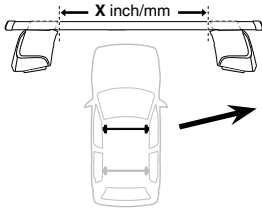

4

3

480 Traverse

(North America)

	X inch	X mm
CHEVROLET Aveo , 3-dr Hatchback, 02-11	36 ⁵ / ₈ "	931 mm
CHEVROLET Aveo , 5-dr Hatchback, 02-11 / *04-06, 07-11	36 ⁵ / ₈ "	931 mm
CHEVROLET Kalos , 3-dr Hatchback, 02-11	36 ⁵ / ₈ "	931 mm
CHEVROLET Kalos , 5-dr Hatchback, 02-11	36 ⁵ / ₈ "	931 mm
DAEWOO Kalos , 3-dr Hatchback, 02-11	36 ⁵ / ₈ "	931 mm
DAEWOO Kalos , 5-dr Hatchback, 02-11	36 ⁵ / ₈ "	931 mm
PONTIAC G3 , 5-dr Hatchback, *08-10	36 ⁵ / ₈ "	931 mm
PONTIAC G3 Wave , 5-dr Hatchback, *08-10	36 ⁵ / ₈ "	931 mm
PONTIAC Wave , 5-dr Hatchback, *04-07	36 ⁵ / ₈ "	931 mm