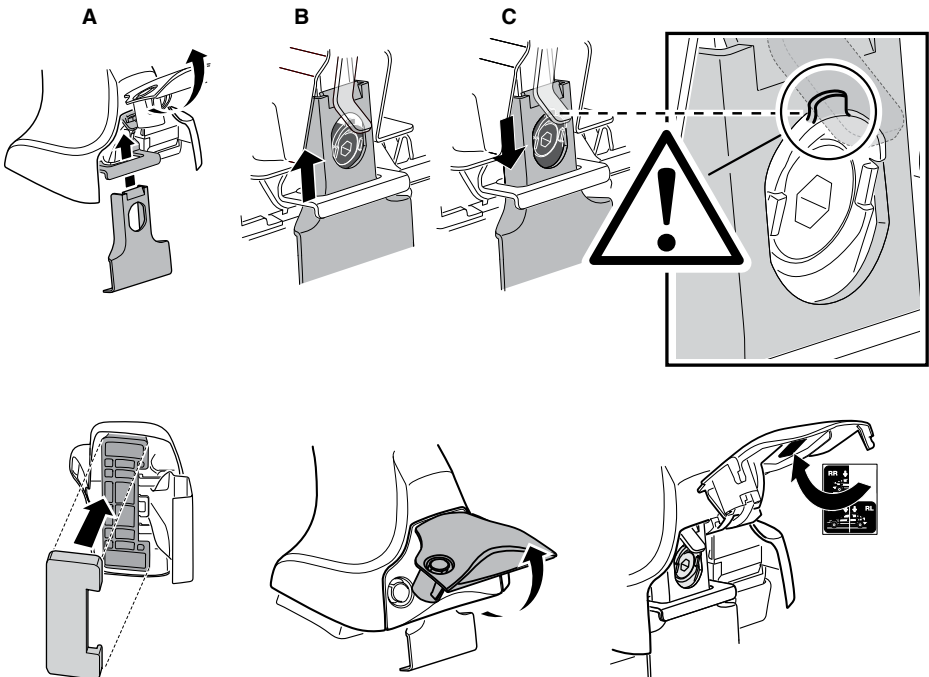

5

CHEVROLET Aveo, 5-dr Hatchback, 02-11 / *04-06, 07-11

CHEVROLET Kalos, 5-dr Hatchback, 02-11

DAEWOO Kalos, 5-dr Hatchback, 02-11

PONTIAC G3, 5-dr Hatchback, *08-10

PONTIAC G3 Wave, 5-dr Hatchback, *08-10

PONTIAC Wave, 5-dr Hatchback, *04-07