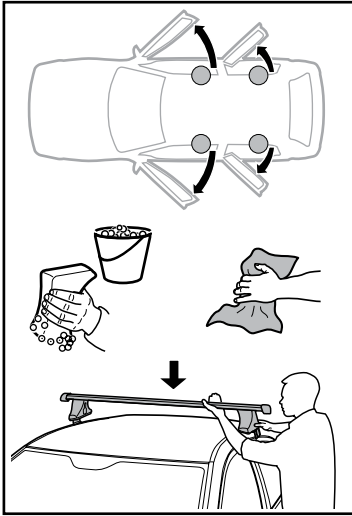

6

	X mm	Y mm	X inch	Y inch
CHEVROLET Aveo, 3-dr Hatchback, 02-11	380 mm	750 mm	15"	29 1/2"
CHEVROLET Aveo, 5-dr Hatchback, 02-11 / *04-06, 07-11	380 mm	700 mm	15"	27 1/2"
CHEVROLET Kalos, 3-dr Hatchback, 02-11	380 mm	750 mm	15"	29 1/2"
CHEVROLET Kalos, 5-dr Hatchback, 02-11	380 mm	700 mm	15"	27 1/2"
DAEWOO Kalos, 3-dr Hatchback, 02-11	380 mm	750 mm	15"	29 1/2"
DAEWOO Kalos, 5-dr Hatchback, 02-11	380 mm	700 mm	15"	27 1/2"
PONTIAC G3, 5-dr Hatchback, *08-10	380 mm	700 mm	15"	27 1/2"
PONTIAC G3 Wave, 5-dr Hatchback, *08-10	380 mm	700 mm	15"	27 1/2"
PONTIAC Wave, 5-dr Hatchback, *04-07	380 mm	700 mm	15"	27 1/2"