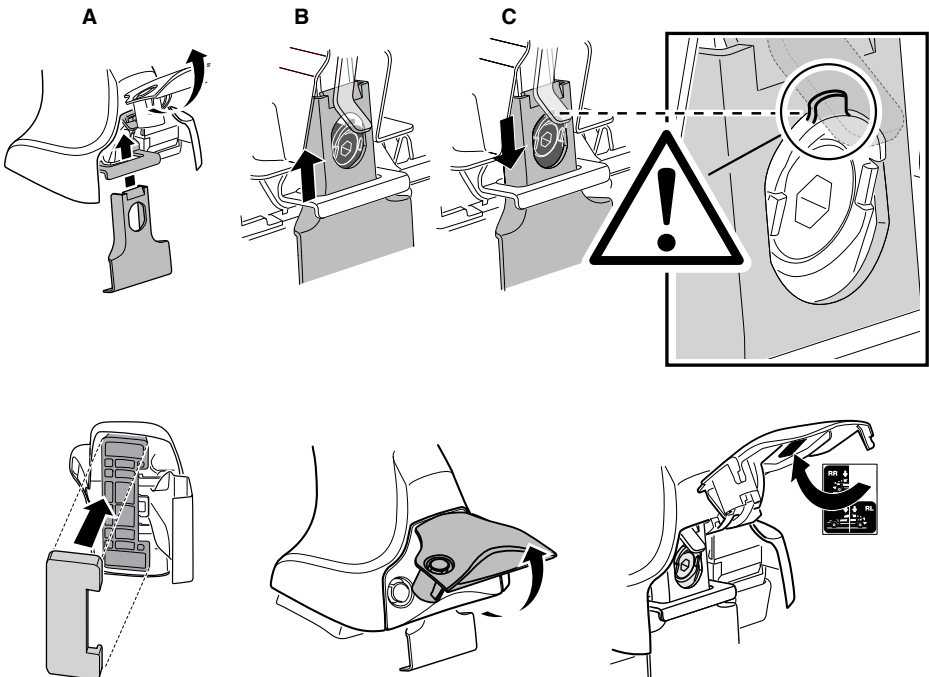

5

CHEVROLET Aveo, 3-dr Hatchback, 02-11
CHEVROLET Kalos, 3-dr Hatchback, 02-11
DAEWOO Kalos, 3-dr Hatchback, 02-11