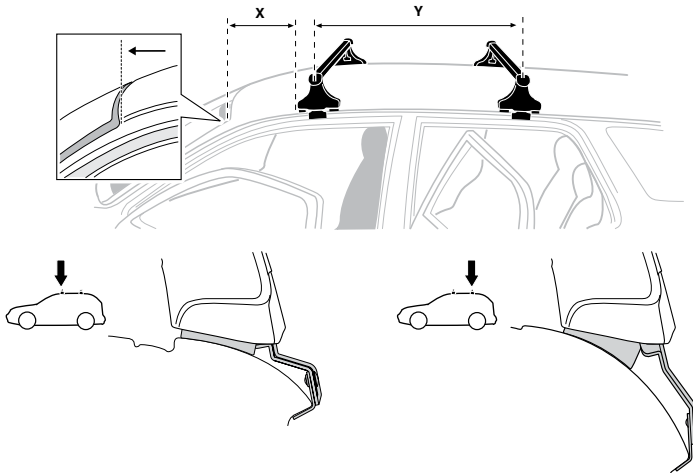

6

	X mm	Y mm	X inch	Y inch
CHEVROLET Aveo, 3-dr Hatchback, 02-11	380 mm	750 mm	15"	29 1/2"
CHEVROLET Aveo, 5-dr Hatchback, 02-11 / *04-06, 07-11	380 mm	700 mm	15"	27 1/2"
CHEVROLET Kalos, 3-dr Hatchback, 02-11	380 mm	750 mm	15"	29 1/2"
CHEVROLET Kalos, 5-dr Hatchback, 02-11	380 mm	700 mm	15"	27 1/2"
DAEWOO Kalos, 3-dr Hatchback, 02-11	380 mm	750 mm	15"	29 1/2"
DAEWOO Kalos, 5-dr Hatchback, 02-11	380 mm	700 mm	15"	27 1/2"
PONTIAC G3, 5-dr Hatchback, *08-10	380 mm	700 mm	15"	27 1/2"
PONTIAC G3 Wave, 5-dr Hatchback, *08-10	380 mm	700 mm	15"	27 1/2"
PONTIAC Wave, 5-dr Hatchback, *04-07	380 mm	700 mm	15"	27 1/2"