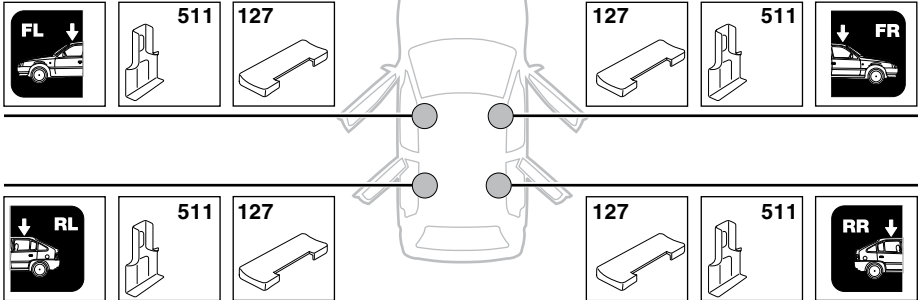

5

CHEVROLET Aveo, 5-dr Hatchback, 02-11 / *04-06, 07-11

CHEVROLET Kalos, 5-dr Hatchback, 02-11

DAEWOO Kalos, 5-dr Hatchback, 02-11

PONTIAC G3, 5-dr Hatchback, *08-10

PONTIAC G3 Wave, 5-dr Hatchback, *08-10

PONTIAC Wave, 5-dr Hatchback, *04-07