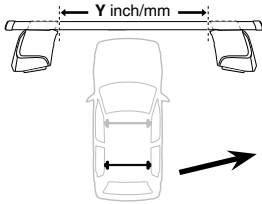

4

3

480 Traverse

(North America)

	X inch	X mm
CHEVROLET Aveo , 3-dr Hatchback, 02-11	36 ⁵ / ₈ "	931 mm
CHEVROLET Aveo , 5-dr Hatchback, 02-11 / *04-06, 07-11	36 ⁵ / ₈ "	931 mm
CHEVROLET Kalos , 3-dr Hatchback, 02-11	36 ⁵ / ₈ "	931 mm
CHEVROLET Kalos , 5-dr Hatchback, 02-11	36 ⁵ / ₈ "	931 mm
DAEWOO Kalos , 3-dr Hatchback, 02-11	36 ⁵ / ₈ "	931 mm
DAEWOO Kalos , 5-dr Hatchback, 02-11	36 ⁵ / ₈ "	931 mm
PONTIAC G3 , 5-dr Hatchback, *08-10	36 ⁵ / ₈ "	931 mm
PONTIAC G3 Wave , 5-dr Hatchback, *08-10	36 ⁵ / ₈ "	931 mm
PONTIAC Wave , 5-dr Hatchback, *04-07	36 ⁵ / ₈ "	931 mm

	Y inch	Y mm
CHEVROLET Aveo , 3-dr Hatchback, 02-11	37 ¹ / ₂ "	951 mm
CHEVROLET Aveo , 5-dr Hatchback, 02-11 / *04-06, 07-11	35 ¹ / ₂ "	901 mm
CHEVROLET Kalos , 3-dr Hatchback, 02-11	37 ¹ / ₂ "	951 mm
CHEVROLET Kalos , 5-dr Hatchback, 02-11	35 ¹ / ₂ "	901 mm
DAEWOO Kalos , 3-dr Hatchback, 02-11	37 ¹ / ₂ "	951 mm
DAEWOO Kalos , 5-dr Hatchback, 02-11	35 ¹ / ₂ "	901 mm
PONTIAC G3 , 5-dr Hatchback, *08-10	35 ¹ / ₂ "	901 mm
PONTIAC G3 Wave , 5-dr Hatchback, *08-10	35 ¹ / ₂ "	901 mm
PONTIAC Wave , 5-dr Hatchback, *04-07	35 ¹ / ₂ "	901 mm