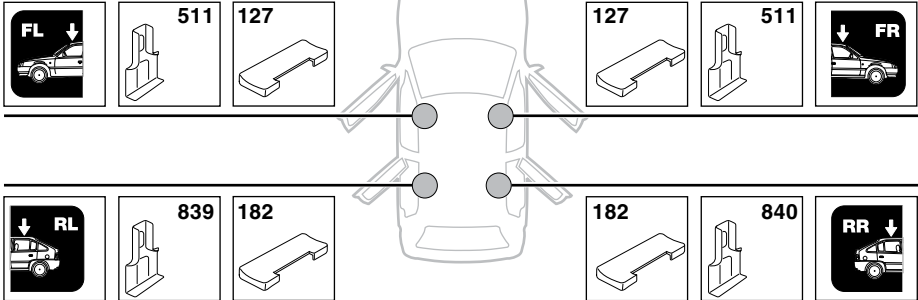

5

CHEVROLET Aveo, 3-dr Hatchback, 02-11
CHEVROLET Kalos, 3-dr Hatchback, 02-11
DAEWOO Kalos, 3-dr Hatchback, 02-11