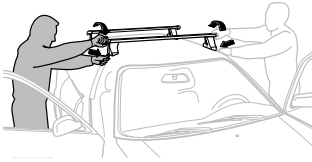

7

GB/US	Tighten alternately
D	Die Schrauben abwechselnd anziehen
F	Serrer alternativement chaque côté
NL	Afwisselend aan de linker- en de rechterkant aandraaien
I	Alternare il serraggio delle viti
E	Apertar alternativamente
PT	Aperte alternadamente
S	Dra åt växelvis
FIN	Kierrä vuorotellen
EST	Pinguldage vaheldumisi
LAT	Pielveiciet pamišus
LIT	Užsukinėkite pakaitomis
PL	Śruby dokręcaj naprzemiennie
RU	Загряивайте попеременно

CZ	Pokręřta багаžnika dokręcaj naprzemiennie.
SK	Dofahajte striedavo
SLO	Privijajte izmenično.
HR	Naizmjenično zategnite
HU	Egymástól függetlenül szorítandó
GR	Σφιγίγτες εναλλάξ
TR	Dönüşümlü sıkın

中文 交替拧紧

한국어 번갈아 가며 조이십시오.

日本語 交互に締め付けてください。

ไทย ชันในแบบสลับ