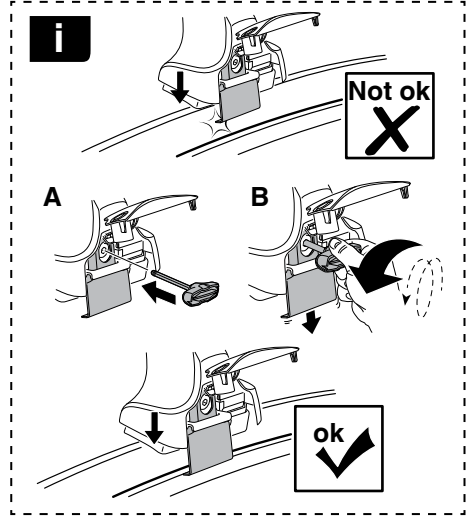

6

	X mm	Y mm	X inch	Y inch
CHEVROLET Aveo, 3-dr Hatchback, 02-11	380 mm	750 mm	15"	29 1/2"
CHEVROLET Aveo, 5-dr Hatchback, 02-11 / *04-06, 07-11	380 mm	700 mm	15"	27 1/2"
CHEVROLET Kalos, 3-dr Hatchback, 02-11	380 mm	750 mm	15"	29 1/2"
CHEVROLET Kalos, 5-dr Hatchback, 02-11	380 mm	700 mm	15"	27 1/2"
DAEWOO Kalos, 3-dr Hatchback, 02-11	380 mm	750 mm	15"	29 1/2"
DAEWOO Kalos, 5-dr Hatchback, 02-11	380 mm	700 mm	15"	27 1/2"
PONTIAC G3, 5-dr Hatchback, *08-10	380 mm	700 mm	15"	27 1/2"
PONTIAC G3 Wave, 5-dr Hatchback, *08-10	380 mm	700 mm	15"	27 1/2"
PONTIAC Wave, 5-dr Hatchback, *04-07	380 mm	700 mm	15"	27 1/2"