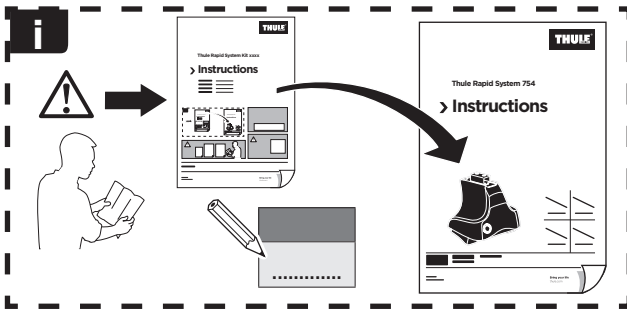

Thule Rapid System Kit 1302

> Instructions

MAZDA 3, 5-dr Hatchback, *04-09

MAZDA 6, 4-dr Sedan, 02-04, 05-07

MAZDA 6, 5-dr Hatchback, 02-04, 05-07 / *04-08

MAZDA 6, 5-dr Estate, 02-05, 06-07

MAZDA Atenza, 4-dr Sedan, 02-04, 05-07 (JPN)

MAZDA Atenza, 5-dr Hatchback, 02-04, 05-07 (JPN)

MAZDA Atenza Sport Wagon, 5-dr Estate, 02-07 (JPN)

*North America

xx kg xx lbs	+		7 kg 15,4 lbs
MAZDA 6, 4-dr Sedan, 02-04, 05-07			Max. 60 kg 110 lbs
MAZDA 6, 5-dr Estate, 02-05, 06-07			
MAZDA 6, 5-dr Hatchback, 02-04, 05-07 / *04-08			
MAZDA 3, 5-dr Hatchback, *04-09			Max. 40 kg 88 lbs
MAZDA Atenza Sport Wagon, 5-dr Estate, 02-07 (JPN)			
MAZDA Atenza, 4-dr Sedan, 02-04, 05-07 (JPN)			
MAZDA Atenza, 5-dr Hatchback, 02-04, 05-07 (JPN)