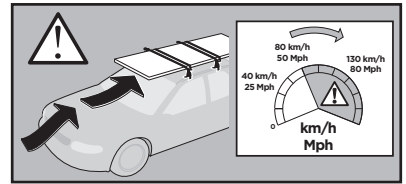

MAZDA Atenza, 5-dr Hatchback, 02-04, 05-07 (JPN)

MAZDA Atenza Sport Wagon, 5-dr Estate, 02-07 (JPN)

*North America

xx kg xx lbs	+		7 kg 15,4 lbs
MAZDA 6 , 4-dr Sedan, 02-04, 05-07			Max. 60 kg 110 lbs
MAZDA 6 , 5-dr Estate, 02-05, 06-07			
MAZDA 6 , 5-dr Hatchback, 02-04, 05-07 / *04-08			
MAZDA 3 , 5-dr Hatchback, *04-09			Max. 40 kg 88 lbs
MAZDA Atenza Sport Wagon , 5-dr Estate, 02-07 (JPN)			
MAZDA Atenza , 4-dr Sedan, 02-04, 05-07 (JPN)			
MAZDA Atenza , 5-dr Hatchback, 02-04, 05-07 (JPN)			