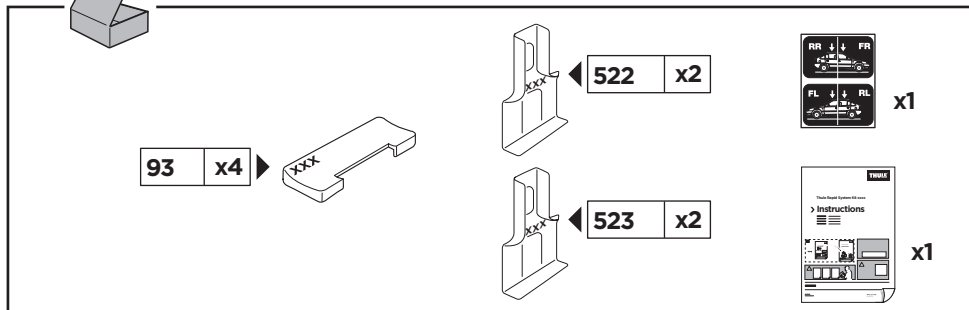

MAZDA Atenza, 5-dr Hatchback, 02-04, 05-07 (JPN)

MAZDA Atenza Sport Wagon, 5-dr Estate, 02-07 (JPN)

*North America

xx kg xx lbs	+		7 kg 15,4 lbs
MAZDA 6 , 4-dr Sedan, 02-04, 05-07			Max. 60 kg 110 lbs
MAZDA 6 , 5-dr Estate, 02-05, 06-07			
MAZDA 6 , 5-dr Hatchback, 02-04, 05-07 / *04-08			
MAZDA 3 , 5-dr Hatchback, *04-09			Max. 40 kg 88 lbs
MAZDA Atenza Sport Wagon , 5-dr Estate, 02-07 (JPN)			
MAZDA Atenza , 4-dr Sedan, 02-04, 05-07 (JPN)			
MAZDA Atenza , 5-dr Hatchback, 02-04, 05-07 (JPN)			

ISO 11154-E

141302

©20130305
519-1302-03

Bring your life
thule.com

1

	X (scale)	X (mm)	X (inch)
MAZDA 3 , 5-dr Hatchback, *04-09	36	1013	39 ⁷ / ₈
MAZDA 6 , 4-dr Sedan, 02-04, 05-07	32	971	38 ¹ / ₄
MAZDA 6 , 5-dr Hatchback, 02-04, 05-07 / *04-08	32	971	38 ¹ / ₄
MAZDA 6 , 5-dr Estate, 02-05, 06-07	31	961	37 ⁷ / ₈
MAZDA Atenza , 4-dr Sedan, 02-04, 05-07 (JPN)	32	971	38 ¹ / ₄
MAZDA Atenza , 5-dr Hatchback, 02-04, 05-07 (JPN)	32	971	38 ¹ / ₄
MAZDA Atenza Sport Wagon , 5-dr Estate, 02-07 (JPN)	31	961	37 ⁷ / ₈