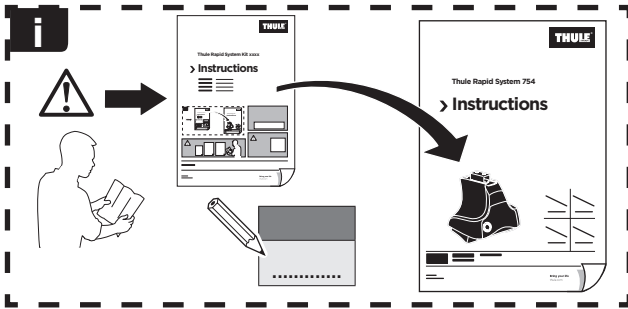

Thule Rapid System Kit 1288

> Instructions

TOYOTA Land Cruiser 100, 5-dr SUV, 98-01, 02-07

ISO 11154-E

141288

C.20130117
519-1288-01

Bring your life
thule.com

109 x4

552 x2

553 x2

x1

x1

1

	X (scale)	X (mm)	X (inch)
TOYOTA Land Cruiser 100, 5-dr SUV, 98-01, 02-07	58	1231	48 1/2

	Y (scale)	Y (mm)	Y (inch)
TOYOTA Land Cruiser 100, 5-dr SUV, 98-01, 02-07	56	1211	47 5/8

2

TOYOTA Land Cruiser 100, 5-dr SUV, 98-01, 02-07

3

	W (mm)	Z (mm)	W (inch)	Z (inch)
TOYOTA Land Cruiser 100, 5-dr SUV, 98-01, 02-07	385	710	15 1/8	28