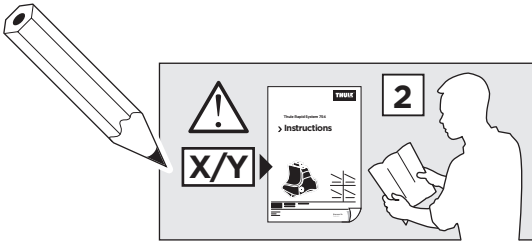

552 x2

553 x2

x1

x1

1

	X (scale)	X (mm)	X (inch)
TOYOTA Land Cruiser 100, 5-dr SUV, 98-01, 02-07	58	1231	48 1/2

	Y (scale)	Y (mm)	Y (inch)
TOYOTA Land Cruiser 100, 5-dr SUV, 98-01, 02-07	56	1211	47 5/8

2

TOYOTA Land Cruiser 100, 5-dr SUV, 98-01, 02-07

3

	W (mm)	Z (mm)	W (inch)	Z (inch)
TOYOTA Land Cruiser 100, 5-dr SUV, 98-01, 02-07	385	710	15 1/8	28