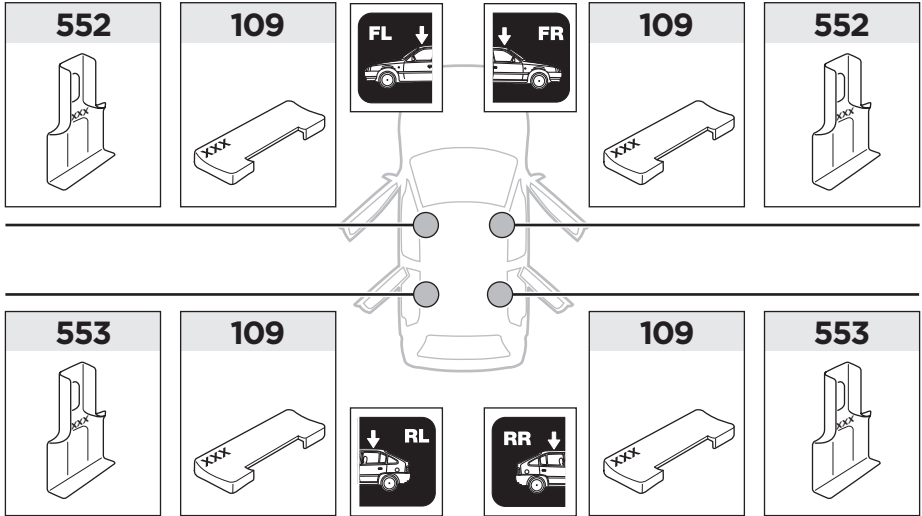

Thule Rapid System Kit 1288

> Instructions

TOYOTA Land Cruiser 100, 5-dr SUV, 98-01, 02-07

ISO 11154-E

141288

C.20130117
519-1288-01

Bring your life
thule.com

109 x4

552 x2

553 x2

x1

x1

1

	X (scale)	X (mm)	X (inch)
TOYOTA Land Cruiser 100, 5-dr SUV, 98-01, 02-07	58	1231	48 1/2

	Y (scale)	Y (mm)	Y (inch)
TOYOTA Land Cruiser 100, 5-dr SUV, 98-01, 02-07	56	1211	47 5/8

2

TOYOTA Land Cruiser 100, 5-dr SUV, 98-01, 02-07

3

	W (mm)	Z (mm)	W (inch)	Z (inch)
TOYOTA Land Cruiser 100, 5-dr SUV, 98-01, 02-07	385	710	15 1/8	28