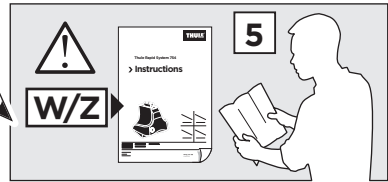

3

	W (mm)	Z (mm)	W (inch)	Z (inch)
TOYOTA Land Cruiser 100, 5-dr SUV, 98-01, 02-07	385	710	15 1/8	28