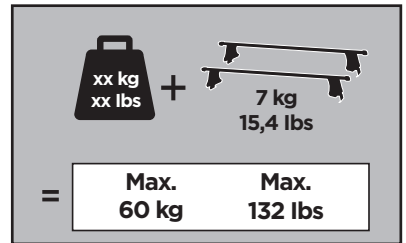

Thule Rapid System Kit 1288

> Instructions

TOYOTA Land Cruiser 100, 5-dr SUV, 98-01, 02-07

ISO 11154-E

141288

C.20130117
519-1288-01

Bring your life
thule.com

109 x4

552 x2

553 x2

x1

x1

1

	X (scale)	X (mm)	X (inch)
TOYOTA Land Cruiser 100, 5-dr SUV, 98-01, 02-07	58	1231	48 1/2

	Y (scale)	Y (mm)	Y (inch)
TOYOTA Land Cruiser 100, 5-dr SUV, 98-01, 02-07	56	1211	47 5/8

2

TOYOTA Land Cruiser 100, 5-dr SUV, 98-01, 02-07

3

	W (mm)	Z (mm)	W (inch)	Z (inch)
TOYOTA Land Cruiser 100, 5-dr SUV, 98-01, 02-07	385	710	15 1/8	28