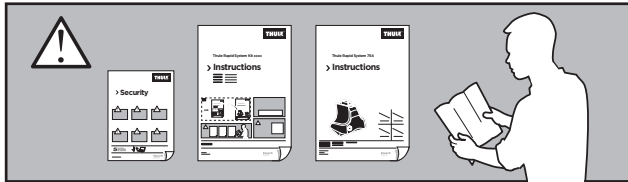

Thule Rapid System Kit 1288

> Instructions

TOYOTA Land Cruiser 100, 5-dr SUV, 98-01, 02-07

ISO 11154-E

141288

C.20130117
519-1288-01

Bring your life
thule.com

109 x4

552 x2

553 x2

x1

x1

1

	X (scale)	X (mm)	X (inch)
TOYOTA Land Cruiser 100, 5-dr SUV, 98-01, 02-07	58	1231	48 1/2

	Y (scale)	Y (mm)	Y (inch)
TOYOTA Land Cruiser 100, 5-dr SUV, 98-01, 02-07	56	1211	47 5/8

2