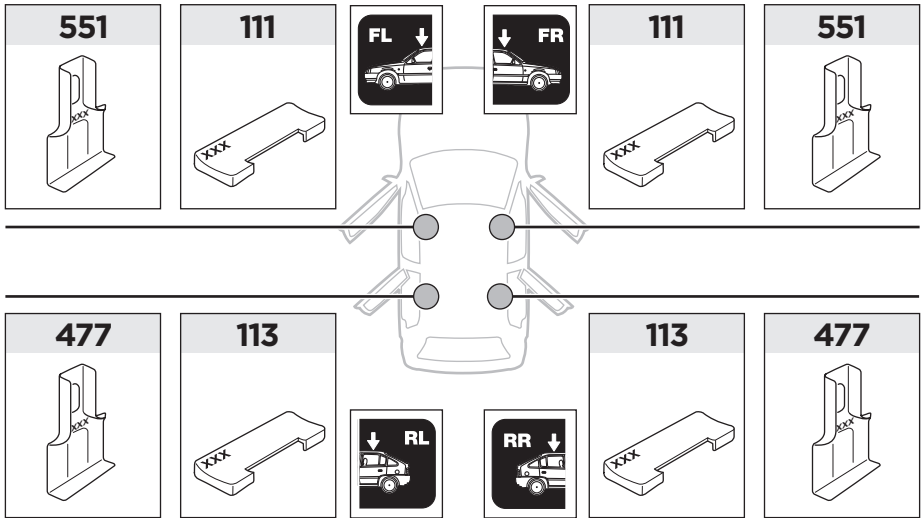

x1

113 x2

551 x2

x1

1

| | X (scale) | X (mm) | X (inch) |
|---|-----------|--------|----------|
| TOYOTA Landcruiser Prado , 5-dr SUV, 02-09 | 48 | 1131 | 44 1/2 |
| TOYOTA Landcruiser 90 , 5-dr SUV, 02-03 | 48 | 1131 | 44 1/2 |
| TOYOTA Landcruiser (120) , 5-dr SUV, 04-09 | 48 | 1131 | 44 1/2 |

| | Y (scale) | Y (mm) | Y (inch) |
|---|-----------|--------|----------|
| TOYOTA Landcruiser Prado , 5-dr SUV, 02-09 | 44 | 1091 | 43 |
| TOYOTA Landcruiser 90 , 5-dr SUV, 02-03 | 44 | 1091 | 43 |
| TOYOTA Landcruiser (120) , 5-dr SUV, 04-09 | 44 | 1091 | 43 |

2

TOYOTA Landcruiser Prado, 5-dr SUV, 02-09

TOYOTA Landcruiser 90, 5-dr SUV, 02-03

TOYOTA Landcruiser (120), 5-dr SUV, 04-09

3

| | W (mm) | Z (mm) | W (inch) | Z (inch) |
|---|------------|------------|-----------|-----------|
| TOYOTA Landcruiser Prado , 5-dr SUV, 02-09 | 355 | 710 | 14 | 28 |
| TOYOTA Landcruiser 90 , 5-dr SUV, 02-03 | 355 | 710 | 14 | 28 |
| TOYOTA Landcruiser (120) , 5-dr SUV, 04-09 | 355 | 710 | 14 | 28 |