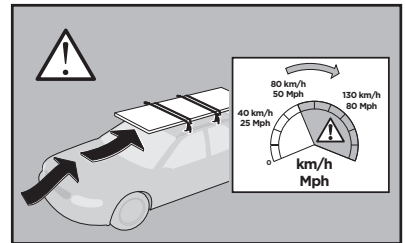

Thule Rapid System Kit 1287

> Instructions

TOYOTA Landcruiser Prado, 5-dr SUV, 02-09

TOYOTA Landcruiser 90, 5-dr SUV, 02-03

TOYOTA Landcruiser (120), 5-dr SUV, 04-09

ISO 11154-E

111 x2

477 x2

x1

113 x2

551 x2

x1

1

	X (scale)	X (mm)	X (inch)
TOYOTA Landcruiser Prado, 5-dr SUV, 02-09	48	1131	44 1/2
TOYOTA Landcruiser 90, 5-dr SUV, 02-03	48	1131	44 1/2
TOYOTA Landcruiser (120), 5-dr SUV, 04-09	48	1131	44 1/2