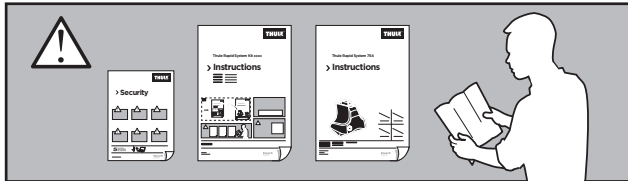

Thule Rapid System Kit 1287

> Instructions

TOYOTA Landcruiser Prado, 5-dr SUV, 02-09

TOYOTA Landcruiser 90, 5-dr SUV, 02-03

TOYOTA Landcruiser (120), 5-dr SUV, 04-09

ISO 11154-E

111 x2

477 x2