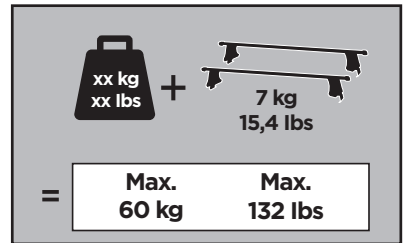

Thule Rapid System Kit 1287

> Instructions

TOYOTA Landcruiser Prado, 5-dr SUV, 02-09

TOYOTA Landcruiser 90, 5-dr SUV, 02-03

TOYOTA Landcruiser (120), 5-dr SUV, 04-09

ISO 11154-E

111 x2

477 x2

x1

113 x2

551 x2

x1

1

| | X (scale) | X (mm) | X (inch) |
|---|-----------|--------|----------|
| TOYOTA Landcruiser Prado , 5-dr SUV, 02-09 | 48 | 1131 | 44 1/2 |
| TOYOTA Landcruiser 90 , 5-dr SUV, 02-03 | 48 | 1131 | 44 1/2 |
| TOYOTA Landcruiser (120) , 5-dr SUV, 04-09 | 48 | 1131 | 44 1/2 |

| | Y (scale) | Y (mm) | Y (inch) |
|---|-----------|--------|----------|
| TOYOTA Landcruiser Prado , 5-dr SUV, 02-09 | 44 | 1091 | 43 |
| TOYOTA Landcruiser 90 , 5-dr SUV, 02-03 | 44 | 1091 | 43 |
| TOYOTA Landcruiser (120) , 5-dr SUV, 04-09 | 44 | 1091 | 43 |