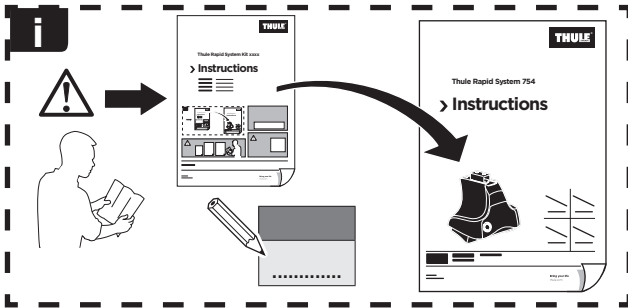

Thule Rapid System Kit 1287

> Instructions

TOYOTA Landcruiser Prado, 5-dr SUV, 02-09

TOYOTA Landcruiser 90, 5-dr SUV, 02-03

TOYOTA Landcruiser (120), 5-dr SUV, 04-09

ISO 11154-E

111 x2

477 x2