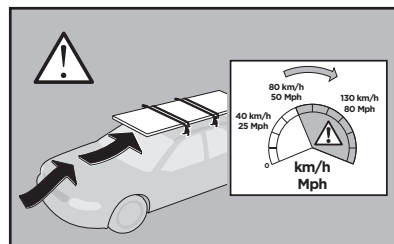

VAUXHALL Vectra GTS, 5-dr Hatchback, 02-08

ISO 11154-E

141285

C.20130619
519-1285-01

Bring your life
thule.com

1

	X (scale)	X (mm)	X (inch)
OPEL Signum , 5-dr Hatchback, 03-07	39,5	1046	41 $\frac{1}{8}$
OPEL Vectra , 4-dr Sedan, 02-08	39	1041	41
OPEL Vectra GTS , 5-dr Hatchback, 02-08	39	1041	41
VAUXHALL Signum , 5-dr Hatchback, 03-07	39,5	1046	41 $\frac{1}{8}$
VAUXHALL Vectra , 4-dr Sedan, 02-08	39	1041	41
VAUXHALL Vectra GTS , 5-dr Hatchback, 02-08	39	1041	41