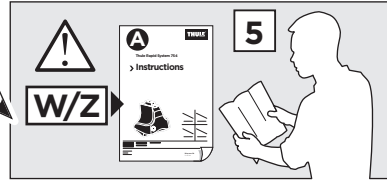

3

	W (mm)	Z (mm)	W (inch)	Z (inch)
OPEL Signum, 5-dr Hatchback, 03-07	255	700	10	27 1/2
OPEL Vectra, 4-dr Sedan, 02-08	255	700	10	27 1/2
OPEL Vectra GTS, 5-dr Hatchback, 02-08	255	700	10	27 1/2
VAUXHALL Signum, 5-dr Hatchback, 03-07	255	700	10	27 1/2
VAUXHALL Vectra, 4-dr Sedan, 02-08	255	700	10	27 1/2
VAUXHALL Vectra GTS, 5-dr Hatchback, 02-08	255	700	10	27 1/2