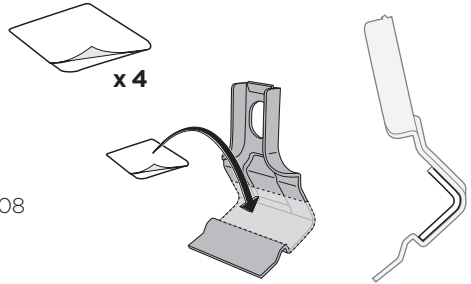

2

OPEL Signum, 5-dr Hatchback, 03-07
OPEL Vectra, 4-dr Sedan, 02-08
OPEL Vectra GTS, 5-dr Hatchback, 02-08
VAUXHALL Signum, 5-dr Hatchback, 03-07
VAUXHALL Vectra, 4-dr Sedan, 02-08
VAUXHALL Vectra GTS, 5-dr Hatchback, 02-08