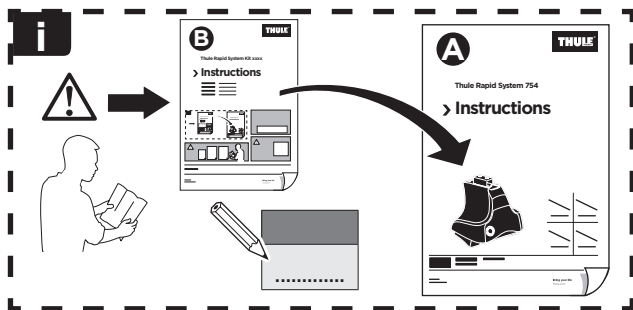

VAUXHALL Vectra GTS, 5-dr Hatchback, 02-08

ISO 11154-E

141285

C.20130619
519-1285-01

Bring your life
thule.com

1

	X (scale)	X (mm)	X (inch)
OPEL Signum , 5-dr Hatchback, 03-07	39,5	1046	41 $\frac{1}{8}$
OPEL Vectra , 4-dr Sedan, 02-08	39	1041	41
OPEL Vectra GTS , 5-dr Hatchback, 02-08	39	1041	41
VAUXHALL Signum , 5-dr Hatchback, 03-07	39,5	1046	41 $\frac{1}{8}$
VAUXHALL Vectra , 4-dr Sedan, 02-08	39	1041	41
VAUXHALL Vectra GTS , 5-dr Hatchback, 02-08	39	1041	41