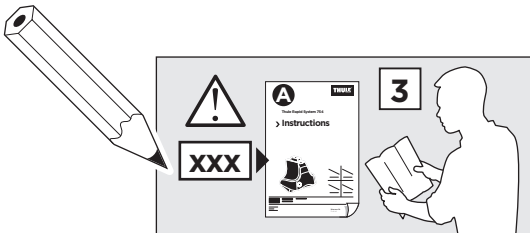

2

OPEL Signum, 5-dr Hatchback, 03-07
OPEL Vectra, 4-dr Sedan, 02-08
OPEL Vectra GTS, 5-dr Hatchback, 02-08
VAUXHALL Signum, 5-dr Hatchback, 03-07
VAUXHALL Vectra, 4-dr Sedan, 02-08
VAUXHALL Vectra GTS, 5-dr Hatchback, 02-08