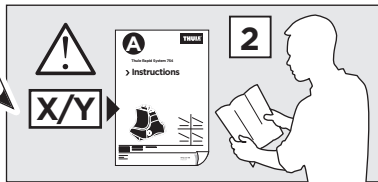

VAUXHALL Vectra GTS, 5-dr Hatchback, 02-08

ISO 11154-E

141285

C.20130619
519-1285-01

Bring your life
thule.com

1

	X (scale)	X (mm)	X (inch)
OPEL Signum , 5-dr Hatchback, 03-07	39,5	1046	41 $\frac{1}{8}$
OPEL Vectra , 4-dr Sedan, 02-08	39	1041	41
OPEL Vectra GTS , 5-dr Hatchback, 02-08	39	1041	41
VAUXHALL Signum , 5-dr Hatchback, 03-07	39,5	1046	41 $\frac{1}{8}$
VAUXHALL Vectra , 4-dr Sedan, 02-08	39	1041	41
VAUXHALL Vectra GTS , 5-dr Hatchback, 02-08	39	1041	41