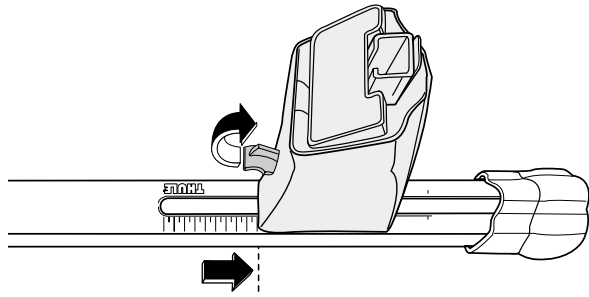

Kit 1222

Vehicle	Front	Rear
AUDI A8 4-dr Sedan, 95-00, 01-	36	38

-  **x 2**
-  **x 2**
-  **x 2**
-  **x 2**