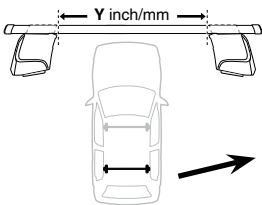

3

480R Rapid Traverse

480 Traverse

(North America)

	X inch	X mm
TOYOTA Corolla , 4-dr Sedan, 00-06 (JPN)	38 1/4"	971 mm
TOYOTA Corolla , 5-dr Estate, 00-06	38 1/4"	971 mm
TOYOTA Corolla , 5-dr Hatchback, 02-04, 05-06	38"	966 mm
TOYOTA Corolla Runx , 5-dr Hatchback, 01-04, 05-06	38"	966 mm
TOYOTA Allex , 5-dr Hatchback, 01-04, 05-08	38"	966 mm

	Y inch	Y mm
TOYOTA Corolla , 4-dr Sedan, 00-06 (JPN)	39 3/8"	1001 mm
TOYOTA Corolla , 5-dr Estate, 00-06	38 3/8"	976 mm
TOYOTA Corolla , 5-dr Hatchback, 02-04, 05-06	39 1/4"	996 mm
TOYOTA Corolla Runx , 5-dr Hatchback, 01-04, 05-06	39 1/4"	996 mm
TOYOTA Allex , 5-dr Hatchback, 01-04, 05-08	39 1/4"	996 mm