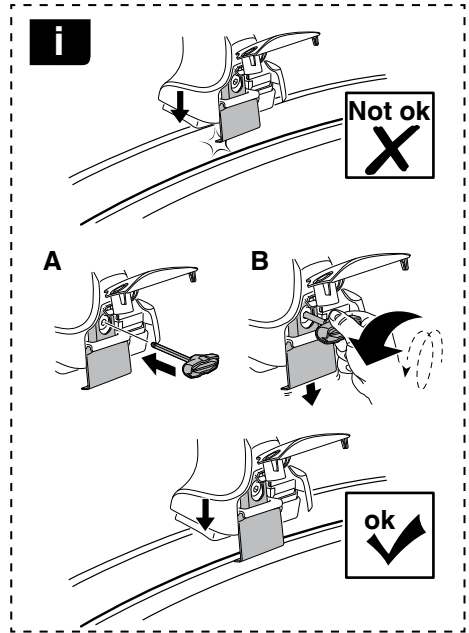

6

	X mm	Y mm	X inch	Y inch
TOYOTA Corolla, 5-dr Hatchback, 02-04, 05-06	240 mm	710 mm	9 1/2"	28"
TOYOTA Corolla Runx, 5-dr Hatchback, 01-04, 05-06	240 mm	710 mm	9 1/2"	28"
TOYOTA Allex, 5-dr Hatchback, 01-04, 05-08	240 mm	710 mm	9 1/2"	28"

TOYOTA Corolla, 5-dr Hatchback, 02-04, 05-06
TOYOTA Corolla Runx, 5-dr Hatchback, 01-04, 05-06
TOYOTA Allex, 5-dr Hatchback, 01-04, 05-08