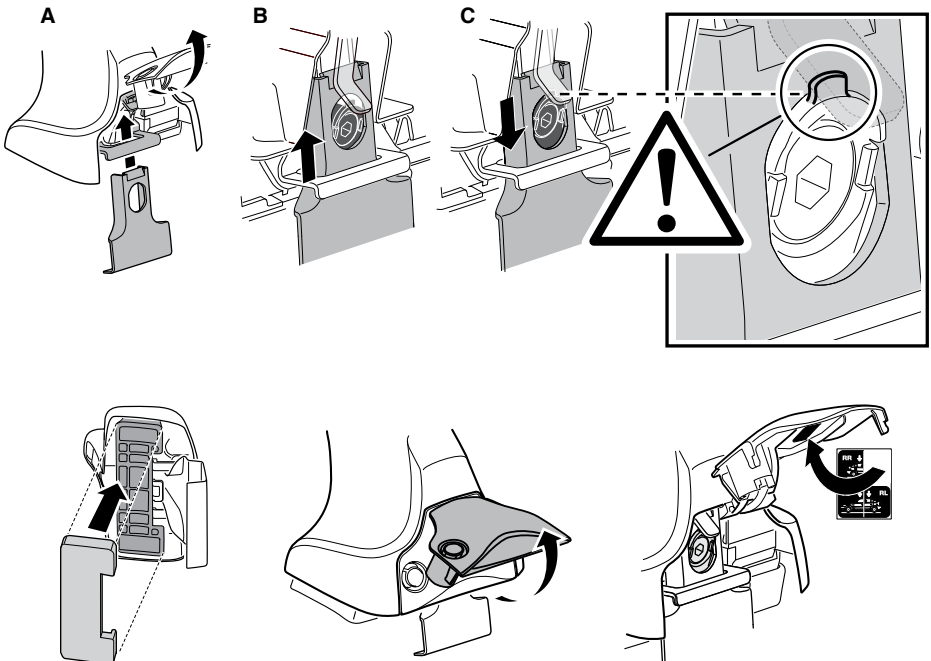

TOYOTA Corolla, 5-dr Estate, 00-06