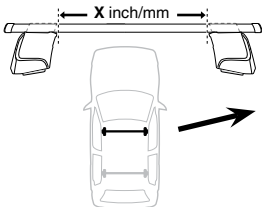

3

480R Rapid Traverse

480 Traverse

(North America)

	X inch	X mm
TOYOTA Corolla , 4-dr Sedan, 00-06 (JPN)	38 1/4"	971 mm
TOYOTA Corolla , 5-dr Estate, 00-06	38 1/4"	971 mm
TOYOTA Corolla , 5-dr Hatchback, 02-04, 05-06	38"	966 mm
TOYOTA Corolla Runx , 5-dr Hatchback, 01-04, 05-06	38"	966 mm
TOYOTA Allex , 5-dr Hatchback, 01-04, 05-08	38"	966 mm

	Y inch	Y mm
TOYOTA Corolla , 4-dr Sedan, 00-06 (JPN)	39 3/8"	1001 mm
TOYOTA Corolla , 5-dr Estate, 00-06	38 3/8"	976 mm
TOYOTA Corolla , 5-dr Hatchback, 02-04, 05-06	39 1/4"	996 mm
TOYOTA Corolla Runx , 5-dr Hatchback, 01-04, 05-06	39 1/4"	996 mm
TOYOTA Allex , 5-dr Hatchback, 01-04, 05-08	39 1/4"	996 mm