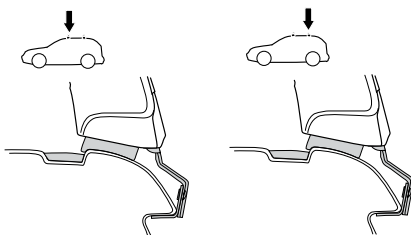

	Y inch	Y mm
TOYOTA Corolla , 4-dr Sedan, 00-06 (JPN)	39 3/8"	1001 mm
TOYOTA Corolla , 5-dr Estate, 00-06	38 3/8"	976 mm
TOYOTA Corolla , 5-dr Hatchback, 02-04, 05-06	39 1/4"	996 mm
TOYOTA Corolla Runx , 5-dr Hatchback, 01-04, 05-06	39 1/4"	996 mm
TOYOTA Allex , 5-dr Hatchback, 01-04, 05-08	39 1/4"	996 mm

6

	X mm	Y mm	X inch	Y inch
TOYOTA Corolla, 4-dr Sedan, 00-06 (JPN)	230 mm	727 mm	9"	28 ⁵ / ₈ "
TOYOTA Corolla, 5-dr Estate, 00-06	240 mm	715 mm	9 ¹ / ₂ "	28 ¹ / ₈ "

TOYOTA Corolla, 4-dr Sedan, 00-02 (JPN)