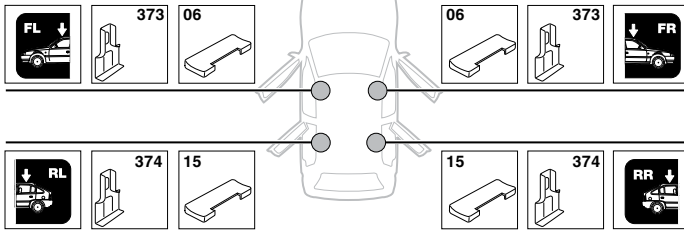

TOYOTA Corolla, 5-dr Estate, 00-06