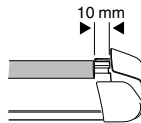

1

2

754 Rapid System
480R Rapid Traverse
(North America)

x4

x4

x4

480 Traverse
(North America)

x4