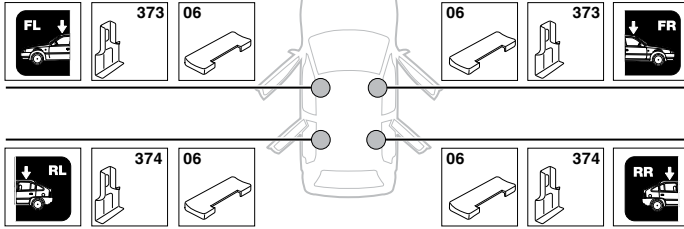

5

TOYOTA Corolla, 4-dr Sedan, 00-06 (JPN)