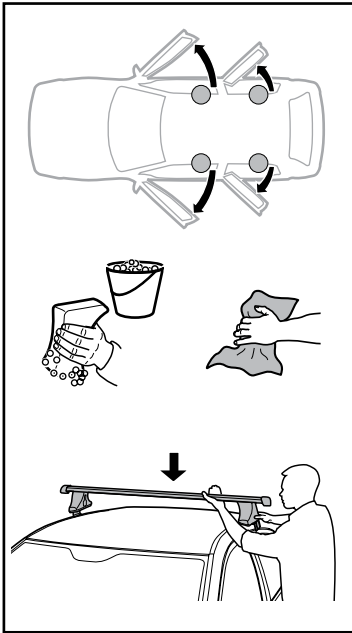

6

	X mm	Y mm	X inch	Y inch
TOYOTA Corolla, 5-dr Hatchback, 02-04, 05-06	240 mm	710 mm	9 1/2"	28"
TOYOTA Corolla Runx, 5-dr Hatchback, 01-04, 05-06	240 mm	710 mm	9 1/2"	28"
TOYOTA Allex, 5-dr Hatchback, 01-04, 05-08	240 mm	710 mm	9 1/2"	28"

TOYOTA Corolla, 5-dr Hatchback, 02-04, 05-06
TOYOTA Corolla Runx, 5-dr Hatchback, 01-04, 05-06
TOYOTA Allex, 5-dr Hatchback, 01-04, 05-08