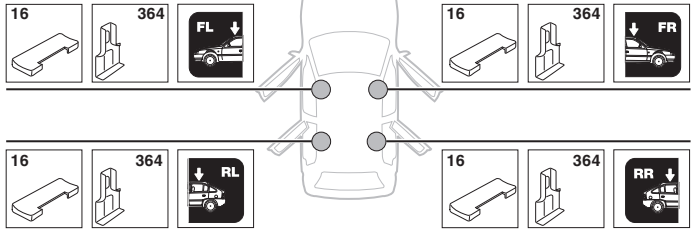

5

	X mm	Y mm	X inch	Y inch
NISSAN Almera, 3-dr Hatchback, 00-06	240 mm	700 mm	9 1/2"	27 1/2"
NISSAN Almera, 4-dr Sedan, 00-06	170 mm	610 mm	6 3/4"	24"
NISSAN Almera, 5-dr Hatchback, 00-06	170 mm	700 mm	6 3/4"	27 1/2"
NISSAN Bluebird Sylphy, 4-dr Sedan, 00-06	170 mm	625 mm	6 3/4"	24 5/8"
NISSAN Pulsar, 3-dr Hatchback, 00-06	240 mm	700 mm	9 1/2"	27 1/2"
NISSAN Pulsar, 5-dr Hatchback, 00-06	170 mm	700 mm	6 3/4"	27 1/2"