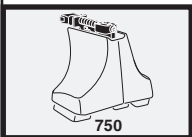

1

2

	Y inch	Y mm
NISSAN Almera, 3-dr Hatchback, 00-06	34 1/8"	866 mm
NISSAN Almera, 4-dr Sedan, 00-06	32 3/4"	831 mm
NISSAN Almera, 5-dr Hatchback, 00-06	32 7/8"	836 mm
NISSAN Bluebird Sylphy, 4-dr Sedan, 00-06	32 3/4"	831 mm
NISSAN Pulsar, 3-dr Hatchback, 00-06	34 1/8"	866 mm
NISSAN Pulsar, 5-dr Hatchback, 00-06	32 7/8"	836 mm

5

	X mm	Y mm	X inch	Y inch
NISSAN Almera, 3-dr Hatchback, 00-06	240 mm	700 mm	9 1/2"	27 1/2"
NISSAN Almera, 4-dr Sedan, 00-06	170 mm	610 mm	6 3/4"	24"
NISSAN Almera, 5-dr Hatchback, 00-06	170 mm	700 mm	6 3/4"	27 1/2"
NISSAN Bluebird Sylphy, 4-dr Sedan, 00-06	170 mm	625 mm	6 3/4"	24 5/8"
NISSAN Pulsar, 3-dr Hatchback, 00-06	240 mm	700 mm	9 1/2"	27 1/2"
NISSAN Pulsar, 5-dr Hatchback, 00-06	170 mm	700 mm	6 3/4"	27 1/2"