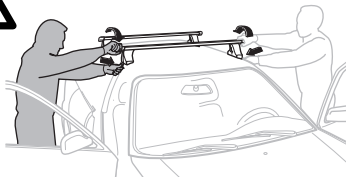

GB/US Tighten alternately

D Die Schrauben abwechselnd anziehen

F Serrer alternativement chaque côté

NL Afwisselend aan de linker- en de rechterkant aandraaien

I Alternare il serraggio delle viti

E Serrare alternativamente

PT Aperte alternadamente

S Dra åt växelvis

FIN Kierrä vuorotellen

EST Pinguldage vaheldumisi

LAT Pielvelciet pamišus

LIT Užsukinėkite pakaitomis

PL Śruby dokręcaj naprzemiennie

RU Затягивайте попеременно

CZ Pokręťta bagażníka dokręcaj dokręcaj naprzemiennie.

SK Doťahujte striedavo

SLO Privijajte izmenično.

HR Naizmjenično zategnite

HU Egymástól függetlenül szorítandó

GR Σφιγγετε εναλλάξ

TR Dönüşümlü sıkın

中文 交替拧紧

한국어 번갈아 가며 조이십시오.

日本語 交互に締め付けてください。

ไทย ชันโนแบบสลับ