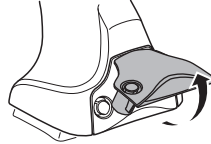

1

2

	Y inch	Y mm
NISSAN Almera, 3-dr Hatchback, 00-06	34 1/8"	866 mm
NISSAN Almera, 4-dr Sedan, 00-06	32 3/4"	831 mm
NISSAN Almera, 5-dr Hatchback, 00-06	32 7/8"	836 mm
NISSAN Bluebird Sylphy, 4-dr Sedan, 00-06	32 3/4"	831 mm
NISSAN Pulsar, 3-dr Hatchback, 00-06	34 1/8"	866 mm
NISSAN Pulsar, 5-dr Hatchback, 00-06	32 7/8"	836 mm

5

	X mm	Y mm	X inch	Y inch
NISSAN Almera, 3-dr Hatchback, 00-06	240 mm	700 mm	9 1/2"	27 1/2"
NISSAN Almera, 4-dr Sedan, 00-06	170 mm	610 mm	6 3/4"	24"
NISSAN Almera, 5-dr Hatchback, 00-06	170 mm	700 mm	6 3/4"	27 1/2"
NISSAN Bluebird Sylphy, 4-dr Sedan, 00-06	170 mm	625 mm	6 3/4"	24 5/8"
NISSAN Pulsar, 3-dr Hatchback, 00-06	240 mm	700 mm	9 1/2"	27 1/2"
NISSAN Pulsar, 5-dr Hatchback, 00-06	170 mm	700 mm	6 3/4"	27 1/2"