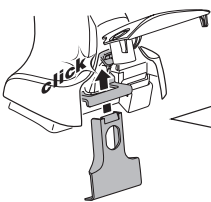

NISSAN Almera, 4-dr Sedan, 00-06

NISSAN Almera, 5-dr Hatchback, 00-06

NISSAN Bluebird Sylphy, 4-dr Sedan, 00-06

NISSAN Pulsar, 5-dr Hatchback, 00-06