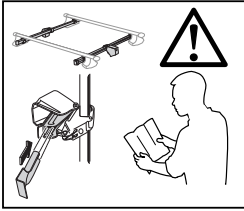

4

NISSAN Almera, 3-dr Hatchback, 00-06

NISSAN Pulsar, 3-dr Hatchback, 00-06

SRA