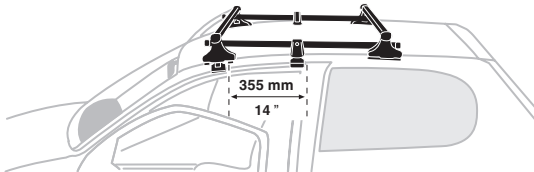

GB/US Tighten alternately

D Die Schrauben abwechselnd anziehen

F Serrer alternativement chaque côté

NL Afwisselend aan de linker- en de rechterkant aandraaien

I Alternare il serraggio delle viti

E Serrare alternativamente

PT Aperte alternadamente

S Dra åt växelvis

FIN Kierrä vuorotellen

EST Pinguldage vaheldumisi

LAT Pielvelciet pamišus

LIT Užsukinėkite pakaitomis

PL Śruby dokręcaj naprzemiennie

RU Затягивайте попеременно

CZ Pokręťta bagażníka dokręcaj dokręcaj naprzemiennie.

SK Doťahujte striedavo

SLO Privijajte izmenično.

HR Naizmjenično zategnite

HU Egymástól függetlenül szorítandó

GR Σφιγγετε εναλλάξ

TR Dönüşümlü sıkın

中文 交替拧紧

한국어 번갈아 가며 조이십시오.

日本語 交互に締め付けてください。

ไทย ชันโนแบบสลับ