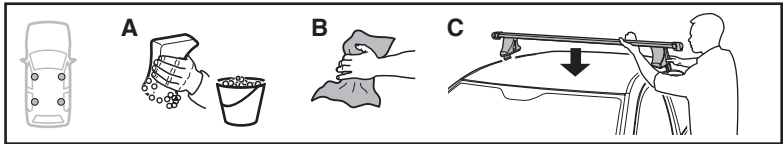

5

	X mm	Y mm	X inch	Y inch
NISSAN Almera, 3-dr Hatchback, 00-06	240 mm	700 mm	9 1/2"	27 1/2"
NISSAN Almera, 4-dr Sedan, 00-06	170 mm	610 mm	6 3/4"	24"
NISSAN Almera, 5-dr Hatchback, 00-06	170 mm	700 mm	6 3/4"	27 1/2"
NISSAN Bluebird Sylphy, 4-dr Sedan, 00-06	170 mm	625 mm	6 3/4"	24 5/8"
NISSAN Pulsar, 3-dr Hatchback, 00-06	240 mm	700 mm	9 1/2"	27 1/2"
NISSAN Pulsar, 5-dr Hatchback, 00-06	170 mm	700 mm	6 3/4"	27 1/2"