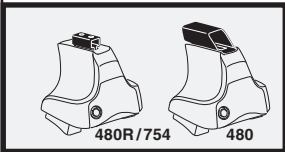

5

	X mm	Y mm	X inch	Y inch
NISSAN Almera, 3-dr Hatchback, 00-06	240 mm	700 mm	9 1/2"	27 1/2"
NISSAN Almera, 4-dr Sedan, 00-06	170 mm	610 mm	6 3/4"	24"
NISSAN Almera, 5-dr Hatchback, 00-06	170 mm	700 mm	6 3/4"	27 1/2"
NISSAN Bluebird Sylphy, 4-dr Sedan, 00-06	170 mm	625 mm	6 3/4"	24 5/8"
NISSAN Pulsar, 3-dr Hatchback, 00-06	240 mm	700 mm	9 1/2"	27 1/2"
NISSAN Pulsar, 5-dr Hatchback, 00-06	170 mm	700 mm	6 3/4"	27 1/2"