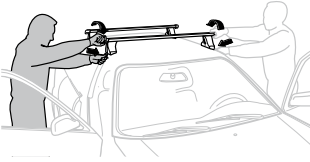

7

GB/US Tighten alternately
D Die Schrauben abwechselnd anziehen
F Serrer alternativement chaque côté
NL Afwisselend aan de linker- en de rechterkant aandraaien
I Alternare il serraggio delle viti
E Apretar alternativamente
PT Aperte alternadamente
S Dra åt växelvis
FIN Kierrä vuorotellen
EST Pinguldage vaheldumisi
LAT Pievelciēt pamišus
LIT Užsukinėkite pakaitomis
PL Śruby dokręcaj naprzemiennie
RU Затягивайте попеременно

CZ Pokrétla bagazníka dokręcaj dokręcaj naprzemiennie.
SK Doťahujte striedavo
SLO Privijajte izmenično.
HR Naizmjenično zategnite
HU Egymástól függetlenül szorítandó
GR Σφιγγετέ εναλλάξ
TR Dönüşümlü sıkın

中文 交替拧紧

한국어 번갈아 가며 조이십시오.

日本語 交互に締め付けてください。

ไทย ชั้ในแบบสลับ