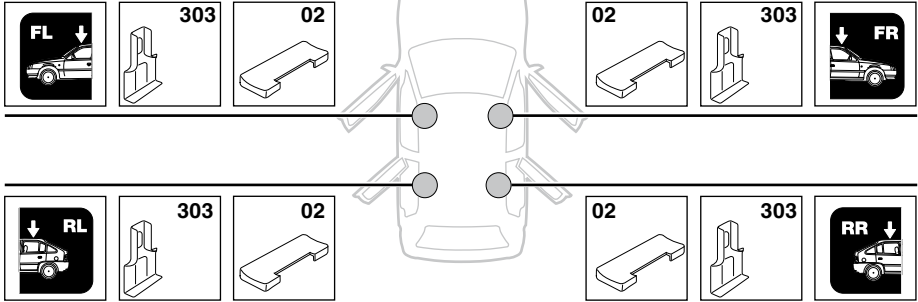

4

5

INFINITI i30, 4-dr Sedan, *00-01

INFINITI i35, 4-dr Sedan, *02-05

NISSAN Cefiro, 4-dr Sedan, 99-03

NISSAN Maxima, 4-dr Sedan, 00-03

6

	X mm	Y mm	X inch	Y inch
INFINITI i30, 4-dr Sedan, *00-01	230 mm	650 mm	9"	25 5/8"
INFINITI i35, 4-dr Sedan, *02-05	230 mm	650 mm	9"	25 5/8"
NISSAN Cefiro, 4-dr Sedan, 99-03	230 mm	650 mm	9"	25 5/8"
NISSAN Maxima, 4-dr Sedan, 00-03	230 mm	650 mm	9"	25 5/8"