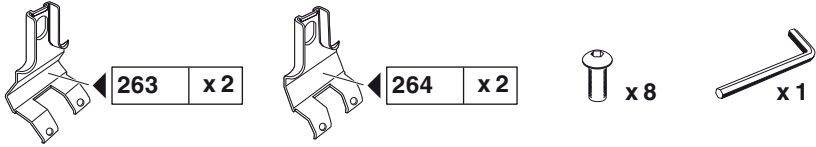

PEUGEOT 206, 5-dr Hatchback, 98-08
PEUGEOT 206+, 5-dr Hatchback, 09-