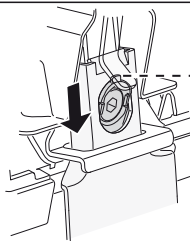

5

	X mm	Y mm	X inch	Y inch
PEUGEOT 206, 3-dr Hatchback, 98-08	250 mm	700 mm	9 ⁷ / ₈ "	27 ¹ / ₂ "
PEUGEOT 206+, 3-dr Hatchback, 09-	250 mm	700 mm	9 ⁷ / ₈ "	27 ¹ / ₂ "

263 x 2

x 4

x 1

263

263

5