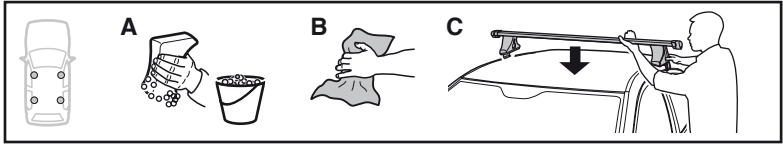

5

	X mm	Y mm	X inch	Y inch
PEUGEOT 206, 3-dr Hatchback, 98-08	250 mm	700 mm	9 ⁷ / ₈ "	27 ¹ / ₂ "
PEUGEOT 206+, 3-dr Hatchback, 09-	250 mm	700 mm	9 ⁷ / ₈ "	27 ¹ / ₂ "

263 x 2

x 4

x 1

263

263

5