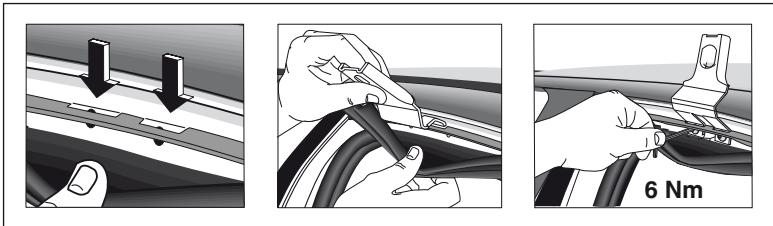

5

	X mm	Y mm	X inch	Y inch
PEUGEOT 206, 3-dr Hatchback, 98-08	250 mm	700 mm	9 ⁷ / ₈ "	27 ¹ / ₂ "
PEUGEOT 206+, 3-dr Hatchback, 09-	250 mm	700 mm	9 ⁷ / ₈ "	27 ¹ / ₂ "

263 x 2

x 4

x 1

263

263

5