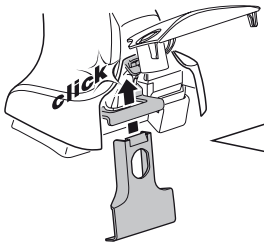

5

	X mm	Y mm	X inch	Y inch
PEUGEOT 206, 3-dr Hatchback, 98-08	250 mm	700 mm	9 ⁷ / ₈ "	27 ¹ / ₂ "
PEUGEOT 206+, 3-dr Hatchback, 09-	250 mm	700 mm	9 ⁷ / ₈ "	27 ¹ / ₂ "

263 x 2

x 4

x 1

263

263

5