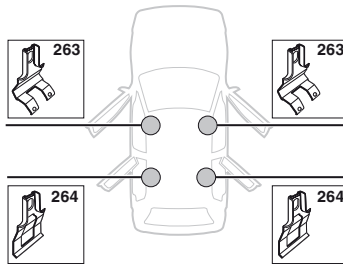

PEUGEOT 206, 5-dr Hatchback, 98-08
PEUGEOT 206+, 5-dr Hatchback, 09-