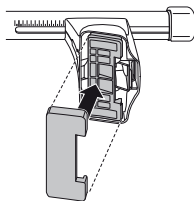

1

2

	Y inch	Y mm
PEUGEOT 206, 3-dr Hatchback, 98-08	35 ⁷ / ₈ "	911 mm
PEUGEOT 206, 5-dr Hatchback, 98-08	36 ¹ / ₈ "	916 mm
PEUGEOT 206+, 3-dr Hatchback, 09-	35 ⁷ / ₈ "	911 mm
PEUGEOT 206+, 5-dr Hatchback, 09-	36 ¹ / ₈ "	916 mm

4

PEUGEOT 206, 3-dr Hatchback, 98-08

PEUGEOT 206+, 3-dr Hatchback, 09–

PEUGEOT 206, 5-dr Hatchback, 98-08

PEUGEOT 206+, 5-dr Hatchback, 09–

4

PEUGEOT 206, 3-dr Hatchback, 98-08

PEUGEOT 206+, 3-dr Hatchback, 09–

5

	X mm	Y mm	X inch	Y inch
PEUGEOT 206, 3-dr Hatchback, 98-08	250 mm	700 mm	9 ⁷ / ₈ "	27 ¹ / ₂ "
PEUGEOT 206+, 3-dr Hatchback, 09-	250 mm	700 mm	9 ⁷ / ₈ "	27 ¹ / ₂ "

263 x 2

x 4

x 1

263

263

5