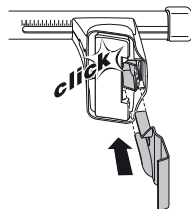

5

	X mm	Y mm	X inch	Y inch
PEUGEOT 206, 3-dr Hatchback, 98-08	250 mm	700 mm	9 ⁷ / ₈ "	27 ¹ / ₂ "
PEUGEOT 206+, 3-dr Hatchback, 09-	250 mm	700 mm	9 ⁷ / ₈ "	27 ¹ / ₂ "

263 x 2

x 4

x 1

263

263

5