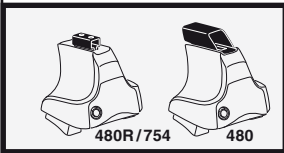

5

	X mm	Y mm	X inch	Y inch
PEUGEOT 206, 3-dr Hatchback, 98-08	250 mm	700 mm	9 ⁷ / ₈ "	27 ¹ / ₂ "
PEUGEOT 206+, 3-dr Hatchback, 09-	250 mm	700 mm	9 ⁷ / ₈ "	27 ¹ / ₂ "

263 x 2

x 4

x 1

263

263

5