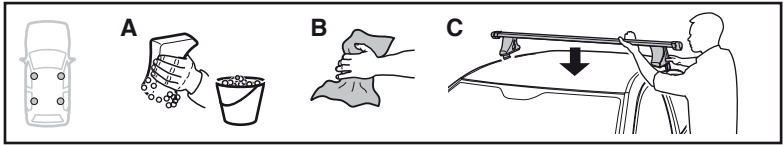

5

	X mm	Y mm	X inch	Y inch
PEUGEOT 206, 3-dr Hatchback, 98-08	250 mm	700 mm	9 ⁷ / ₈ "	27 ¹ / ₂ "
PEUGEOT 206+, 3-dr Hatchback, 09-	250 mm	700 mm	9 ⁷ / ₈ "	27 ¹ / ₂ "

263 x 2

x 4

x 1

263

263

5