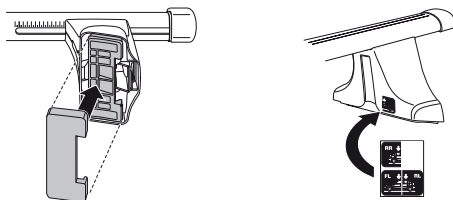

PEUGEOT 206, 5-dr Hatchback, 98-08

PEUGEOT 206+, 5-dr Hatchback, 09–