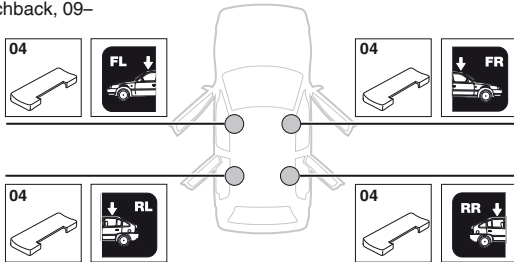

PEUGEOT 206, 5-dr Hatchback, 98-08

PEUGEOT 206+, 5-dr Hatchback, 09–