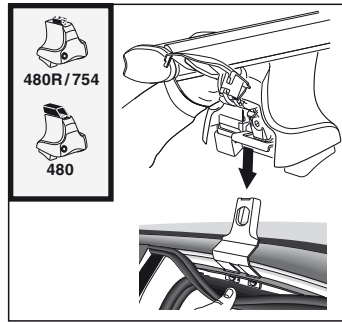

6

PEUGEOT 206, 3-dr Hatchback, 98-08
PEUGEOT 206+, 3-dr Hatchback, 09-

PEUGEOT 206, 5-dr Hatchback, 98-08
PEUGEOT 206+, 5-dr Hatchback, 09-