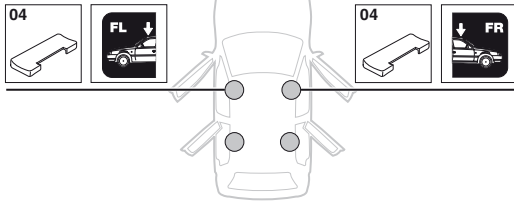

4

PEUGEOT 206, 3-dr Hatchback, 98-08

PEUGEOT 206+, 3-dr Hatchback, 09–