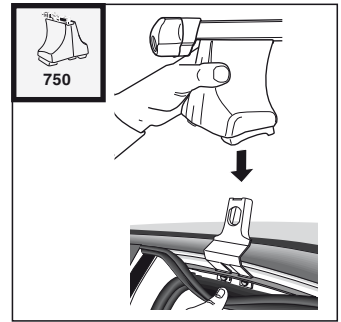

6

PEUGEOT 206, 3-dr Hatchback, 98-08
PEUGEOT 206+, 3-dr Hatchback, 09-

PEUGEOT 206, 5-dr Hatchback, 98-08
PEUGEOT 206+, 5-dr Hatchback, 09-