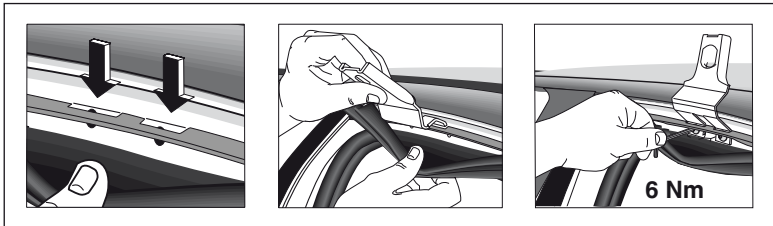

PEUGEOT 206, 5-dr Hatchback, 98-08
PEUGEOT 206+, 5-dr Hatchback, 09-