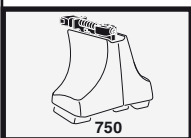

PEUGEOT 206, 5-dr Hatchback, 98-08

PEUGEOT 206+, 5-dr Hatchback, 09–