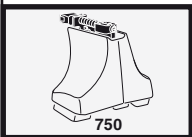

1

2

	Y inch	Y mm
PEUGEOT 206, 3-dr Hatchback, 98-08	35 ⁷ / ₈ "	911 mm
PEUGEOT 206, 5-dr Hatchback, 98-08	36 ¹ / ₈ "	916 mm
PEUGEOT 206+, 3-dr Hatchback, 09-	35 ⁷ / ₈ "	911 mm
PEUGEOT 206+, 5-dr Hatchback, 09-	36 ¹ / ₈ "	916 mm

5

	X mm	Y mm	X inch	Y inch
PEUGEOT 206, 3-dr Hatchback, 98-08	250 mm	700 mm	9 ⁷ / ₈ "	27 ¹ / ₂ "
PEUGEOT 206+, 3-dr Hatchback, 09-	250 mm	700 mm	9 ⁷ / ₈ "	27 ¹ / ₂ "

263 x 2

x 4

x 1

263

263

5