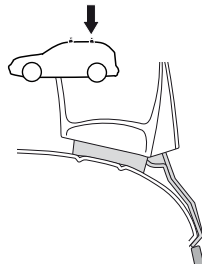

5

	X mm	Y mm	X inch	Y inch
PEUGEOT 206, 3-dr Hatchback, 98-08	250 mm	700 mm	9 ⁷ / ₈ "	27 ¹ / ₂ "
PEUGEOT 206+, 3-dr Hatchback, 09-	250 mm	700 mm	9 ⁷ / ₈ "	27 ¹ / ₂ "

263 x 2

x 4

x 1

263

263

5

PEUGEOT 206, 5-dr Hatchback, 98-08
PEUGEOT 206+, 5-dr Hatchback, 09-

6

PEUGEOT 206, 3-dr Hatchback, 98-08
PEUGEOT 206+, 3-dr Hatchback, 09-

PEUGEOT 206, 5-dr Hatchback, 98-08
PEUGEOT 206+, 5-dr Hatchback, 09-