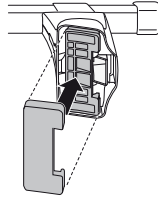

1

2

	Y inch	Y mm
PEUGEOT 206, 3-dr Hatchback, 98-08	35 ⁷ / ₈ "	911 mm
PEUGEOT 206, 5-dr Hatchback, 98-08	36 ¹ / ₈ "	916 mm
PEUGEOT 206+, 3-dr Hatchback, 09-	35 ⁷ / ₈ "	911 mm
PEUGEOT 206+, 5-dr Hatchback, 09-	36 ¹ / ₈ "	916 mm

5

	X mm	Y mm	X inch	Y inch
PEUGEOT 206, 3-dr Hatchback, 98-08	250 mm	700 mm	9 ⁷ / ₈ "	27 ¹ / ₂ "
PEUGEOT 206+, 3-dr Hatchback, 09-	250 mm	700 mm	9 ⁷ / ₈ "	27 ¹ / ₂ "

263 x 2

x 4

x 1

263

263

5