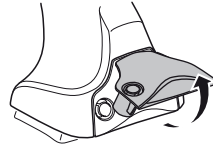

1

2

	Y inch	Y mm
PEUGEOT 206, 3-dr Hatchback, 98-08	35 ⁷ / ₈ "	911 mm
PEUGEOT 206, 5-dr Hatchback, 98-08	36 ¹ / ₈ "	916 mm
PEUGEOT 206+, 3-dr Hatchback, 09-	35 ⁷ / ₈ "	911 mm
PEUGEOT 206+, 5-dr Hatchback, 09-	36 ¹ / ₈ "	916 mm

4

PEUGEOT 206, 3-dr Hatchback, 98-08

PEUGEOT 206+, 3-dr Hatchback, 09–

PEUGEOT 206, 5-dr Hatchback, 98-08

PEUGEOT 206+, 5-dr Hatchback, 09–

4

PEUGEOT 206, 3-dr Hatchback, 98-08

PEUGEOT 206+, 3-dr Hatchback, 09–

5

	X mm	Y mm	X inch	Y inch
PEUGEOT 206, 3-dr Hatchback, 98-08	250 mm	700 mm	9 ⁷ / ₈ "	27 ¹ / ₂ "
PEUGEOT 206+, 3-dr Hatchback, 09-	250 mm	700 mm	9 ⁷ / ₈ "	27 ¹ / ₂ "

263 x 2

x 4

x 1

263

263

5