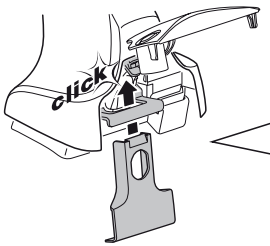

6

PEUGEOT 206, 3-dr Hatchback, 98-08
PEUGEOT 206+, 3-dr Hatchback, 09-

PEUGEOT 206, 5-dr Hatchback, 98-08
PEUGEOT 206+, 5-dr Hatchback, 09-