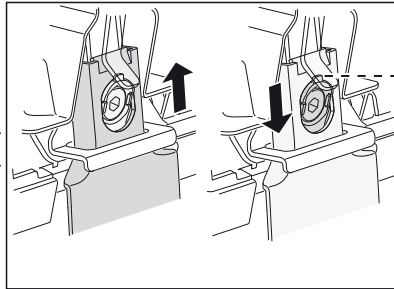

6

PEUGEOT 206, 3-dr Hatchback, 98-08
PEUGEOT 206+, 3-dr Hatchback, 09-

PEUGEOT 206, 5-dr Hatchback, 98-08
PEUGEOT 206+, 5-dr Hatchback, 09-