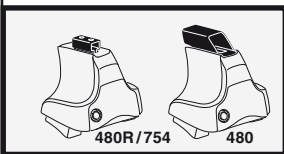

PEUGEOT 206, 5-dr Hatchback, 98-08

PEUGEOT 206+, 5-dr Hatchback, 09–